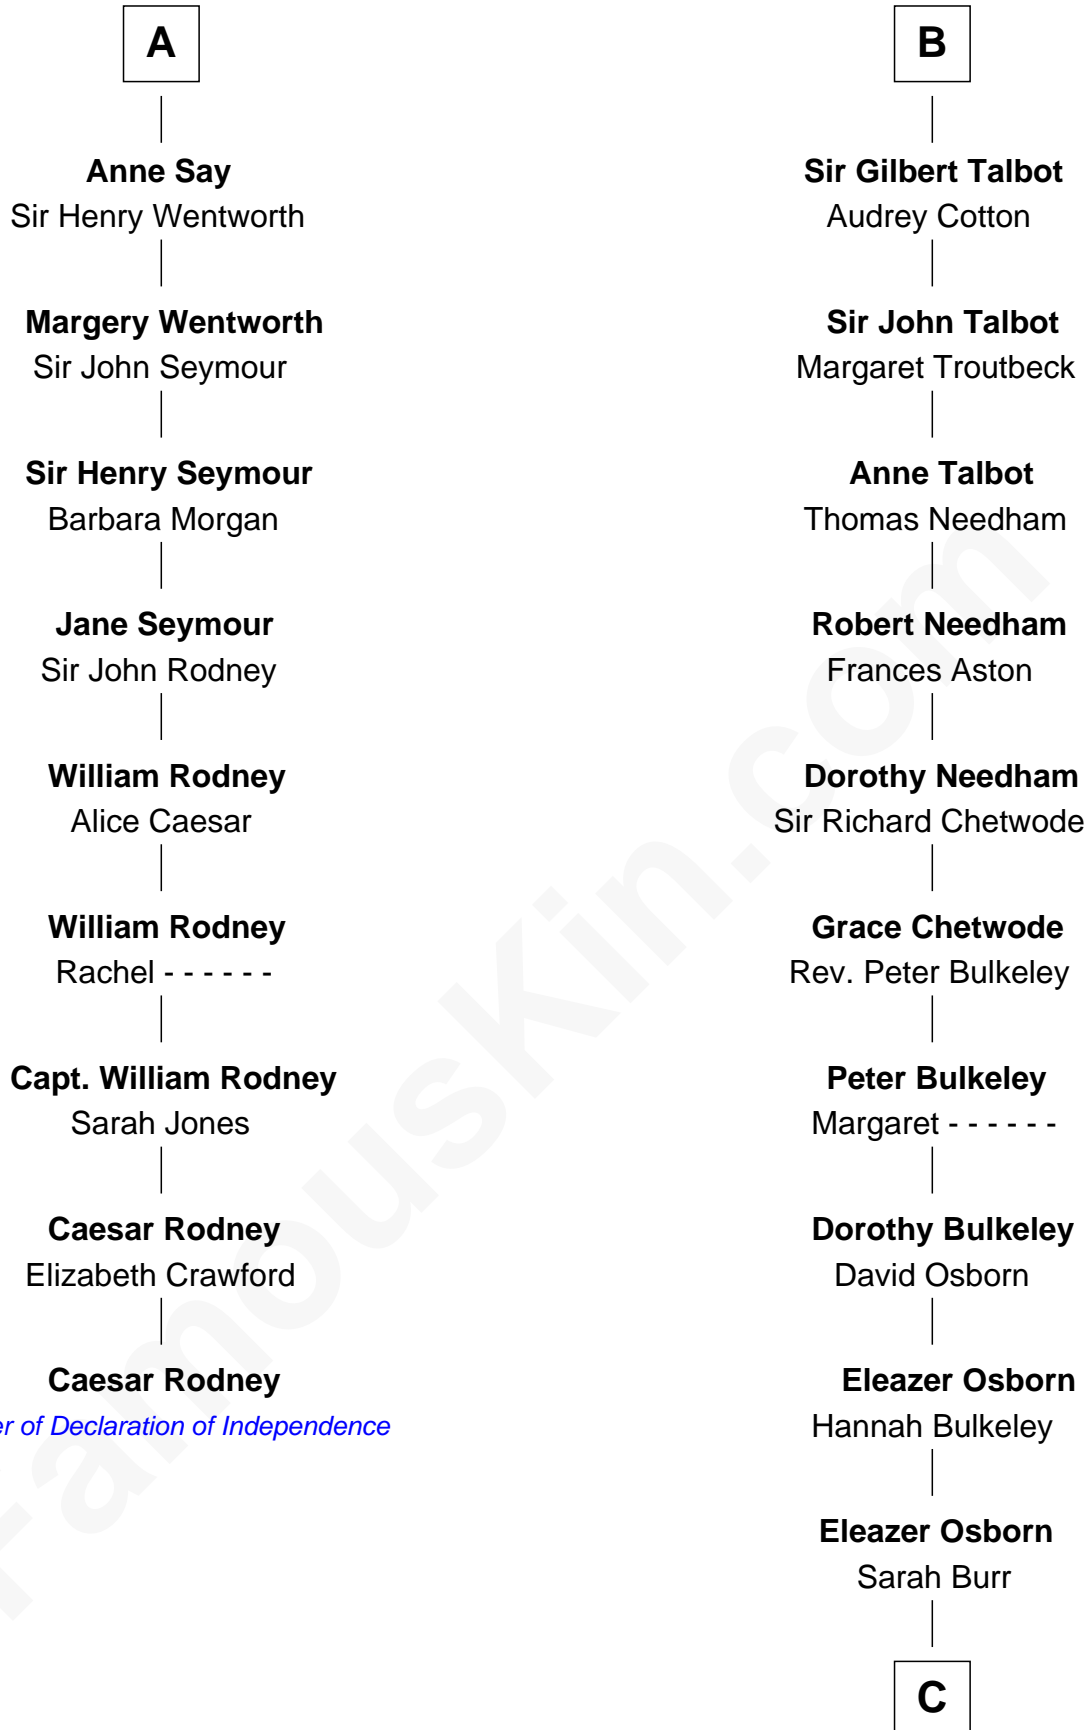

### Caesar Rodney

*Signer of the Declaration of Independence*

15th cousin 4 times removed of

### Jay Gould

*American Railroad "Robber Baron"*

### Sir Humphrey de Bohun

Maud of Eu

**C**

—  
**Anna Osborn**  
Abraham Gould

—  
**John Burr Gould**  
Mary More

—  
**Jay Gould**  
*"Robber Baron"*

FamousKin.com