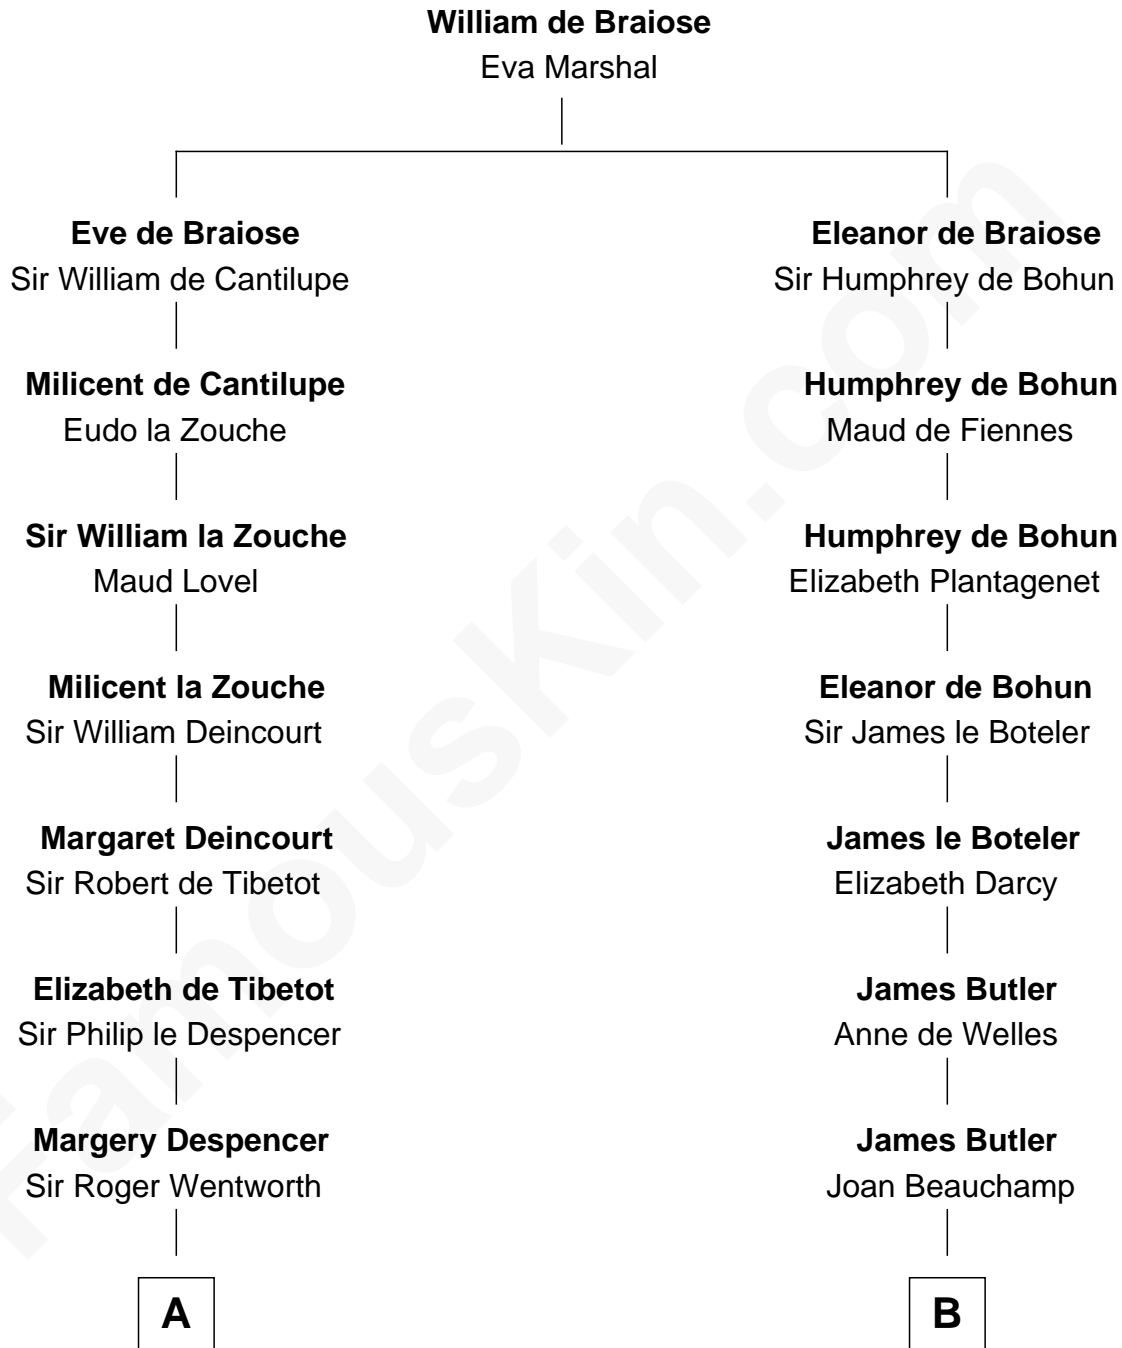

FamousKin.com

Relationship Chart of

Caesar Rodney

Signer of the Declaration of Independence

16th cousin 4 times removed of

Jay Gould

American Railroad "Robber Baron"

C

Eleazer Osborn

Sarah Burr

Anna Osborn

Abraham Gould

John Burr Gould

Mary More

Jay Gould

"Robber Baron"