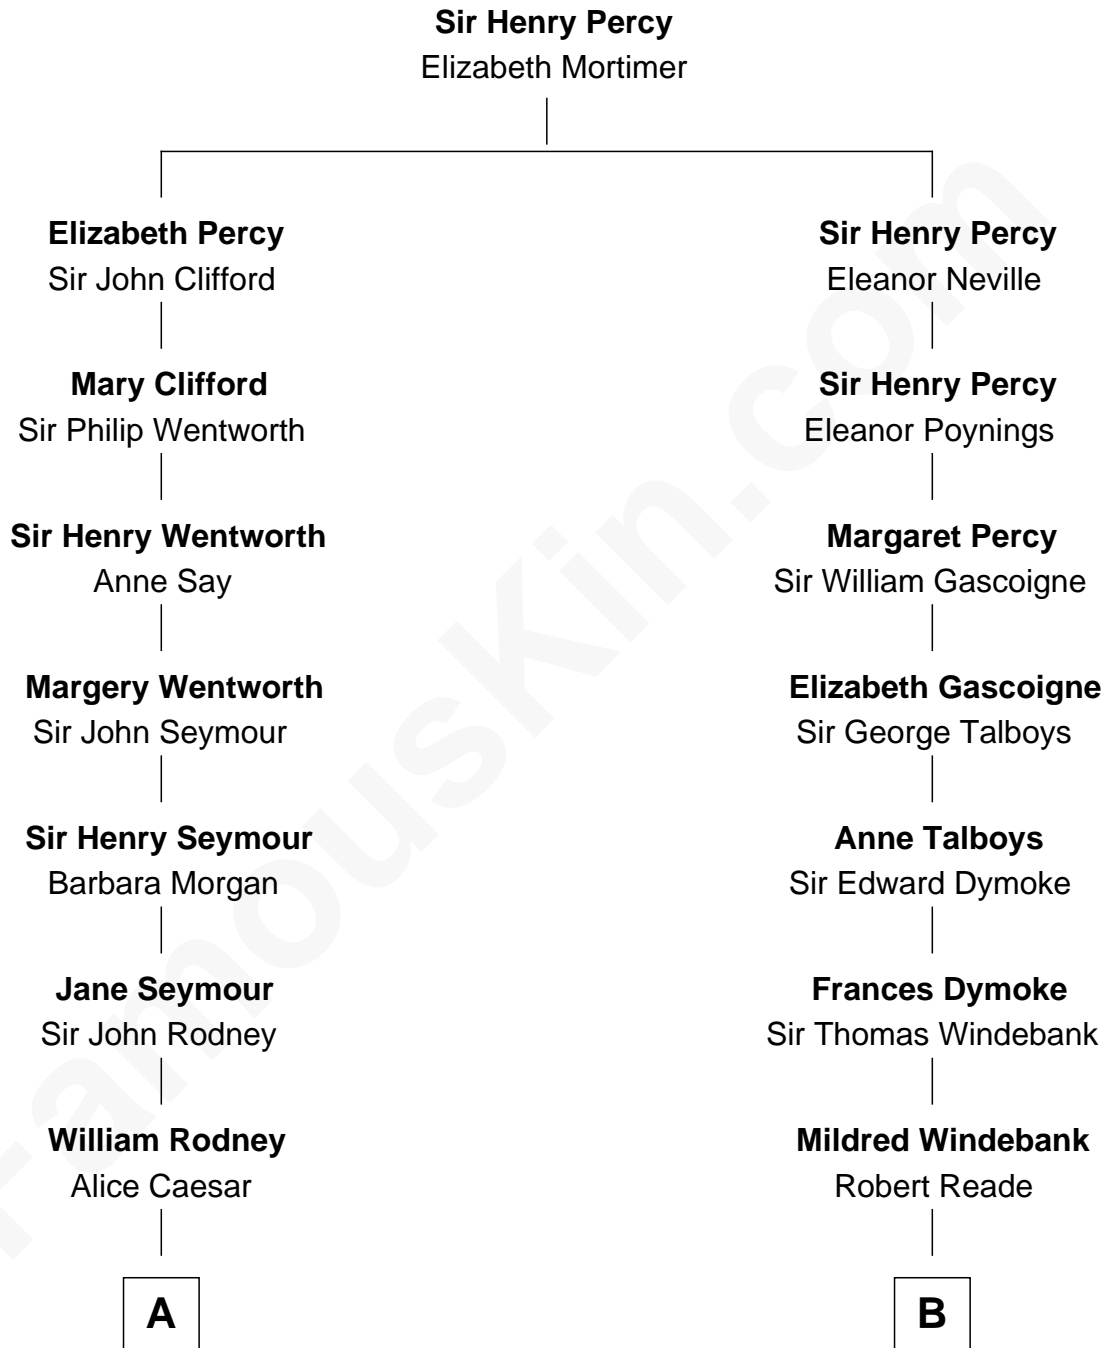

FamousKin.com

Relationship Chart of

Caesar Rodney

Signer of the Declaration of Independence

10th cousin 2 times removed of

Meriwether Lewis

Lewis and Clark Expedition

A

William Rodney
Rachel - - - - -

Capt. William Rodney
Sarah Jones

Caesar Rodney
Elizabeth Crawford

Caesar Rodney
Signer of Declaration of Independence

B

Col. George Reade
Elizabeth Martiau

Mildred Reade
Col. Augustine Warner

Elizabeth Warner
Col. John Lewis

Col. Robert Lewis
Jane Meriwether

William Lewis
Lucy Meriwether

Meriwether Lewis
Lewis and Clark Expedition

FamousKin.com