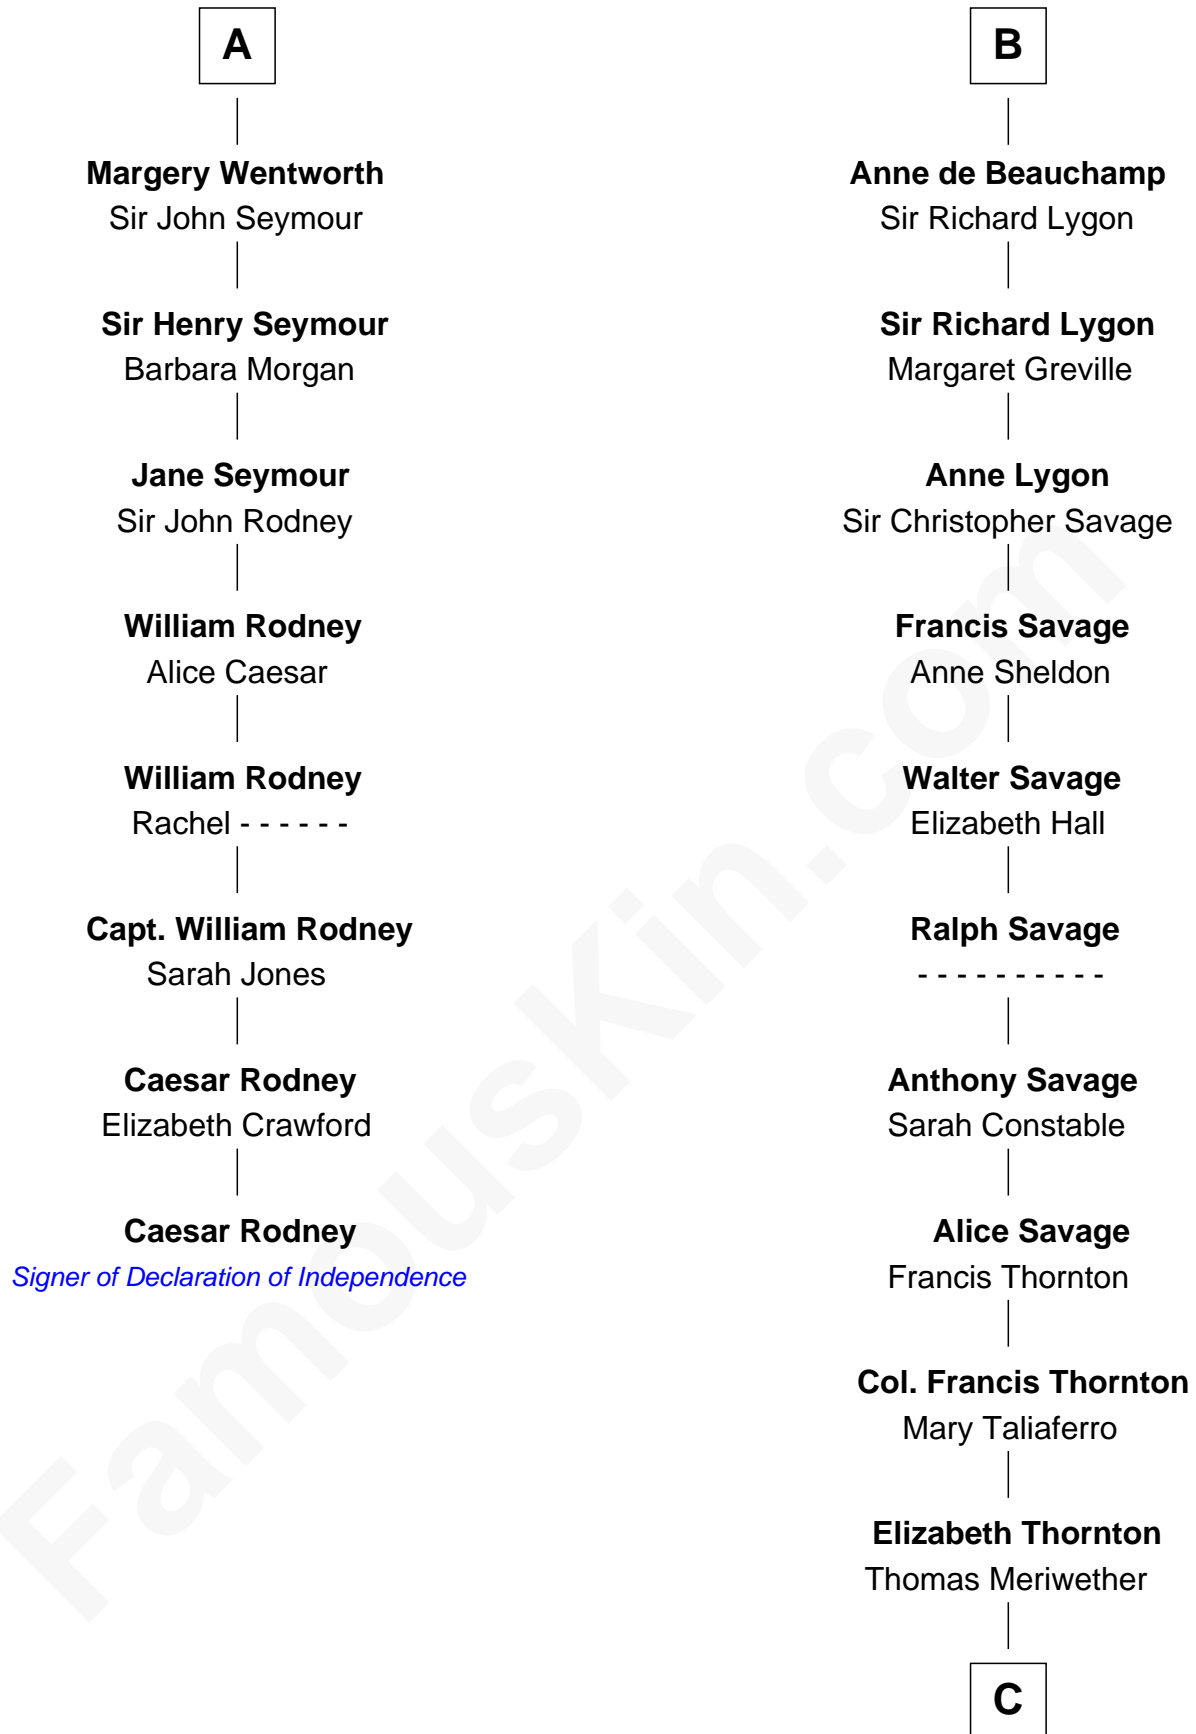

FamousKin.com

Relationship Chart of

Caesar Rodney

Signer of the Declaration of Independence

14th cousin 4 times removed of

Meriwether Lewis

Lewis and Clark Expedition

Sir Hugh le Despencer

Elizabeth de Tibetot

Margery Despencer

Sir Roger Wentworth

Sir Philip Wentworth

Mary Clifford

Sir Henry Wentworth

Anne Say

A

Sir Edmund Ferrers

Ellen Roche

Margaret Ferrers

John de Beauchamp

Sir Richard de Beauchamp

Elizabeth Stafford

B

C

Lucy Meriwether

William Lewis

Meriwether Lewis

Lewis and Clark Expedition

FamousKin.com