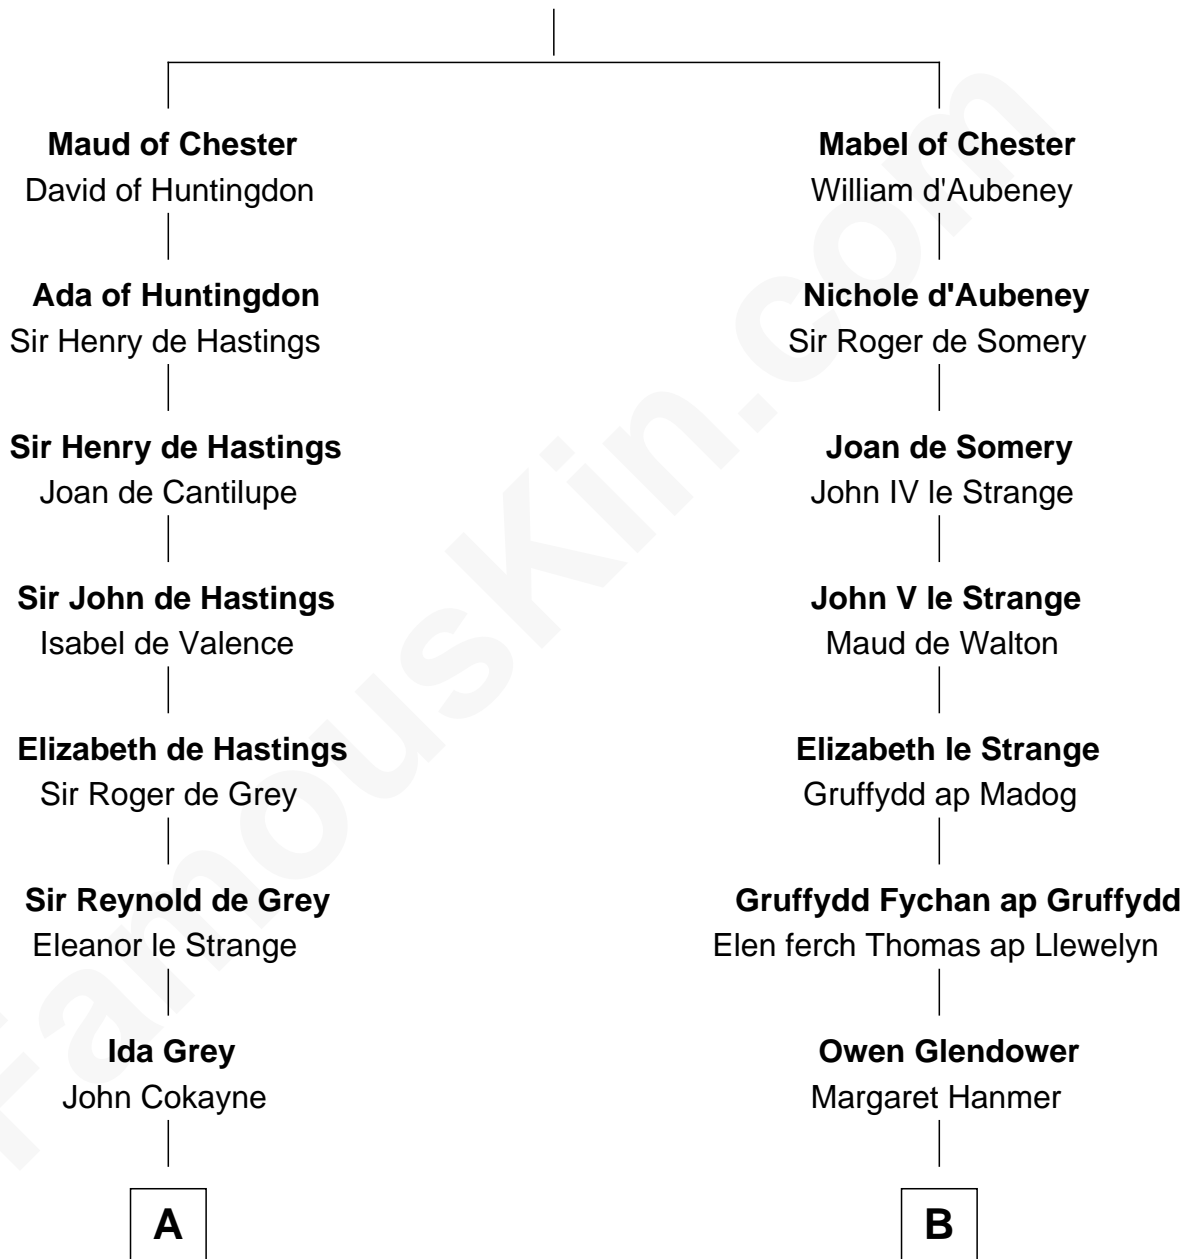

FamousKin.com

Relationship Chart of

Caesar Rodney

Signer of the Declaration of Independence

17th cousin 4 times removed of

Lytton Strachey

Author and Co-Founder of Bloomsbury Group

Bertrade de Montfort

Hugh de Kevelioc

C

Henry Strachey

Helen Clerk

Sir Henry Strachey

Jane Kelsall

Edward Strachey

Julia Woodburn Kirkpatrick