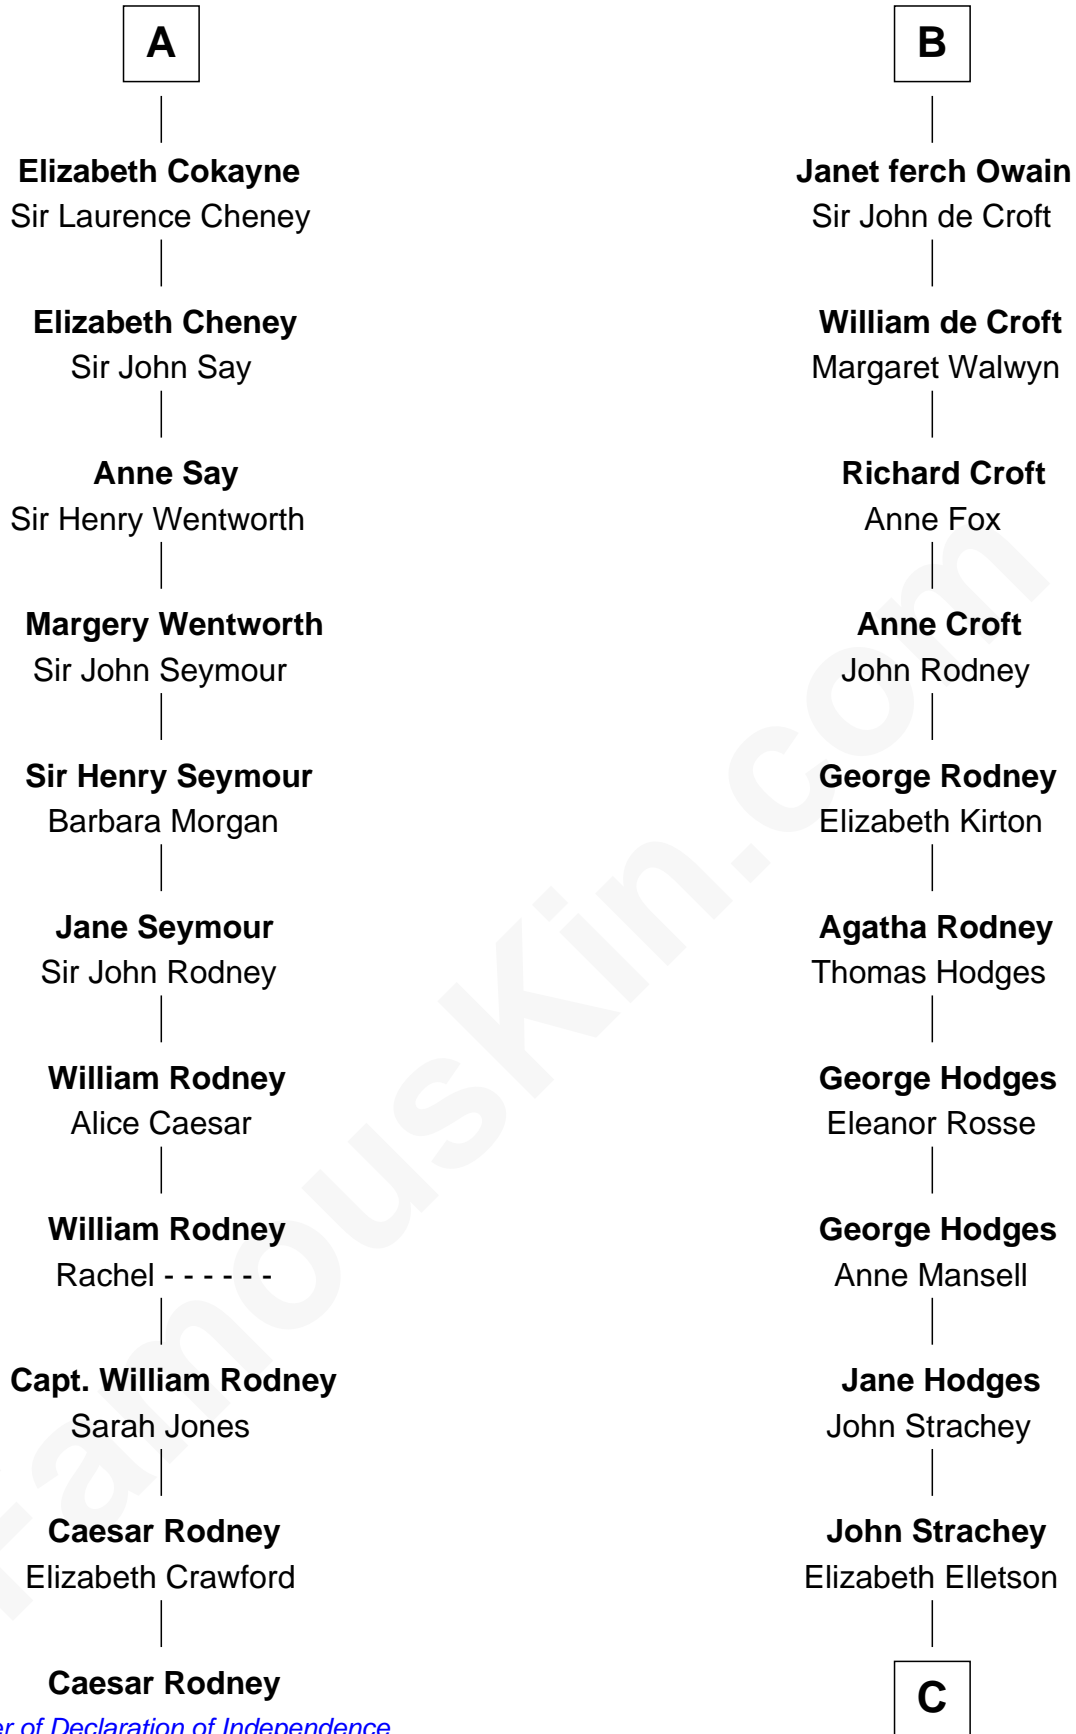

FamousKin.com

Relationship Chart of

Caesar Rodney

Signer of the Declaration of Independence

17th cousin 4 times removed of

Lytton Strachey

Author and Co-Founder of Bloomsbury Group

Bertrade de Montfort

Hugh de Kevelioc

C

Henry Strachey

Helen Clerk

Sir Henry Strachey

Jane Kelsall

Edward Strachey

Julia Woodburn Kirkpatrick