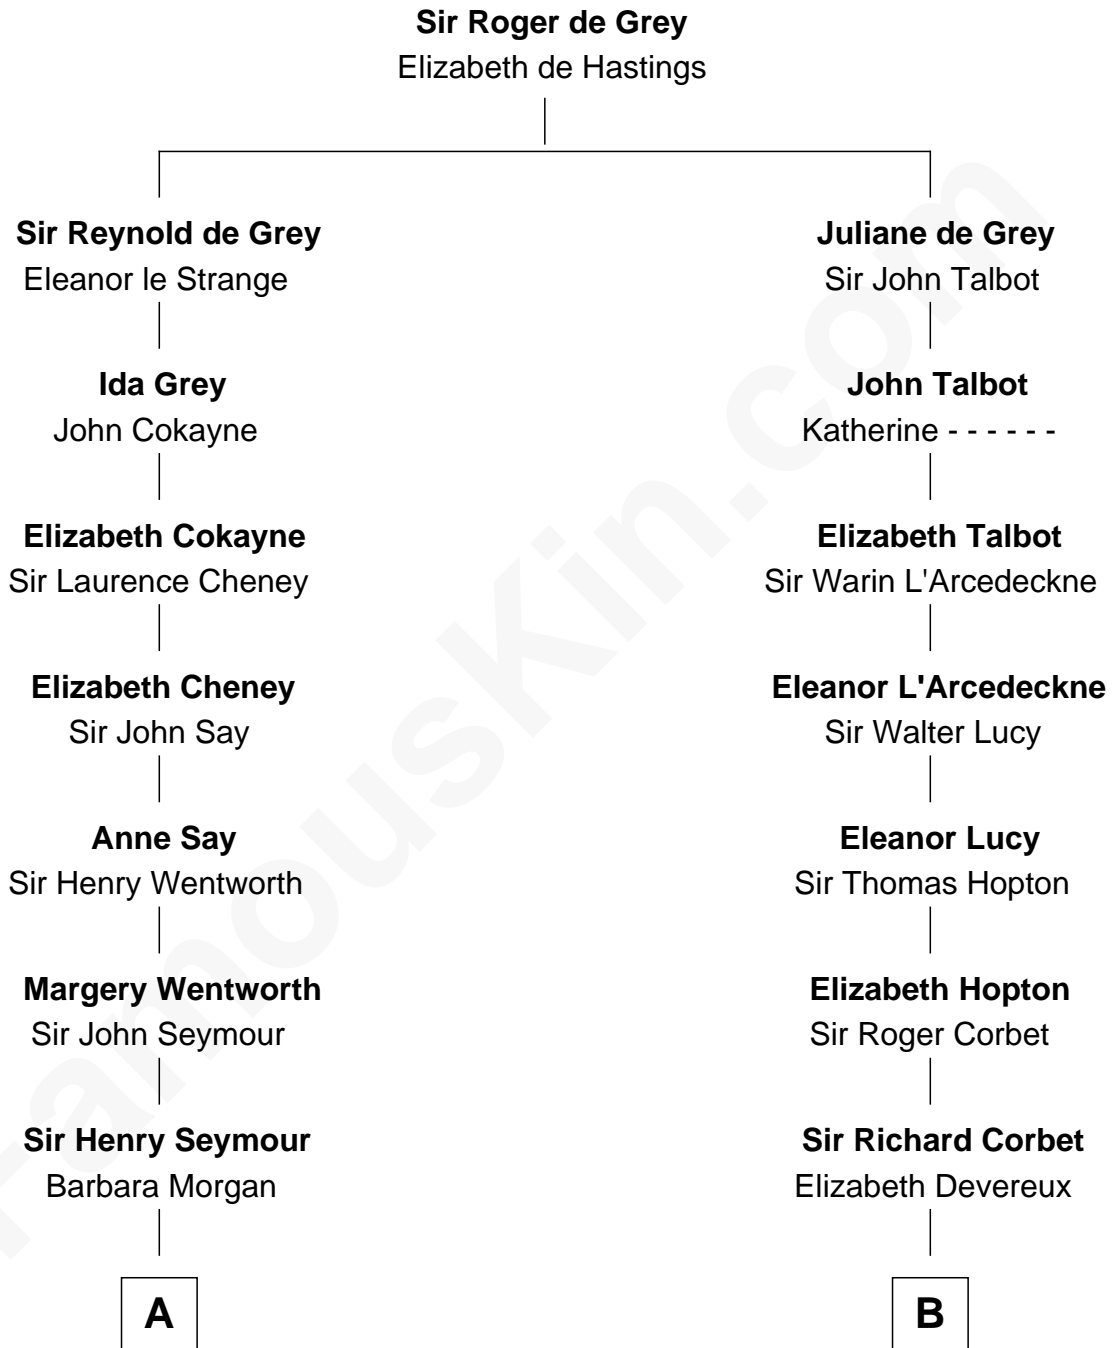

FamousKin.com

Relationship Chart of

Caesar Rodney

Signer of the Declaration of Independence

12th cousin 7 times removed of

Joan Fontaine

Movie Actress

C

Margaret Letitia Molesworth
Charles Richard De Havilland

Walter Augustus De Havilland
Lillian Augusta Ruse

Joan Fontaine
Movie Actress

FamousKin.com