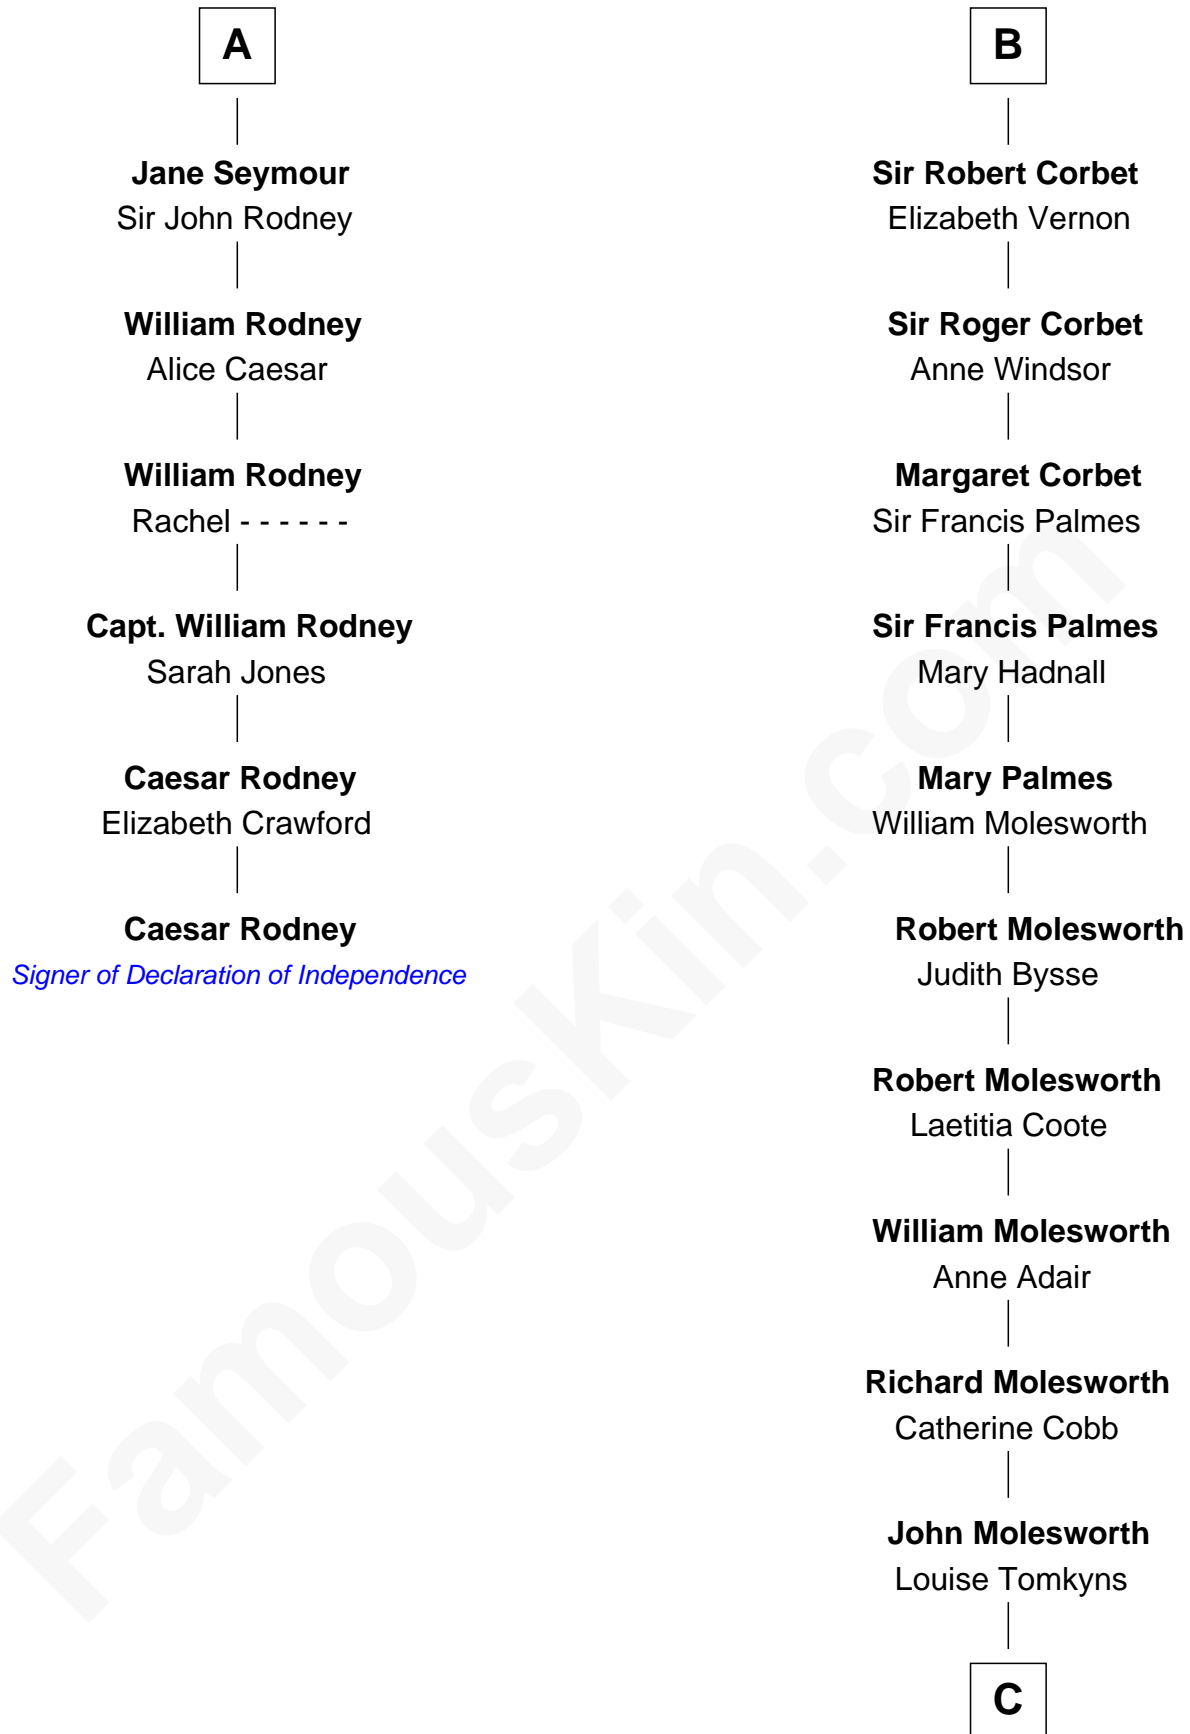

FamousKin.com

Relationship Chart of

Caesar Rodney

Signer of the Declaration of Independence

12th cousin 7 times removed of

Joan Fontaine

Movie Actress

C

Margaret Letitia Molesworth
Charles Richard De Havilland

Walter Augustus De Havilland
Lillian Augusta Ruse

Joan Fontaine
Movie Actress

FamousKin.com