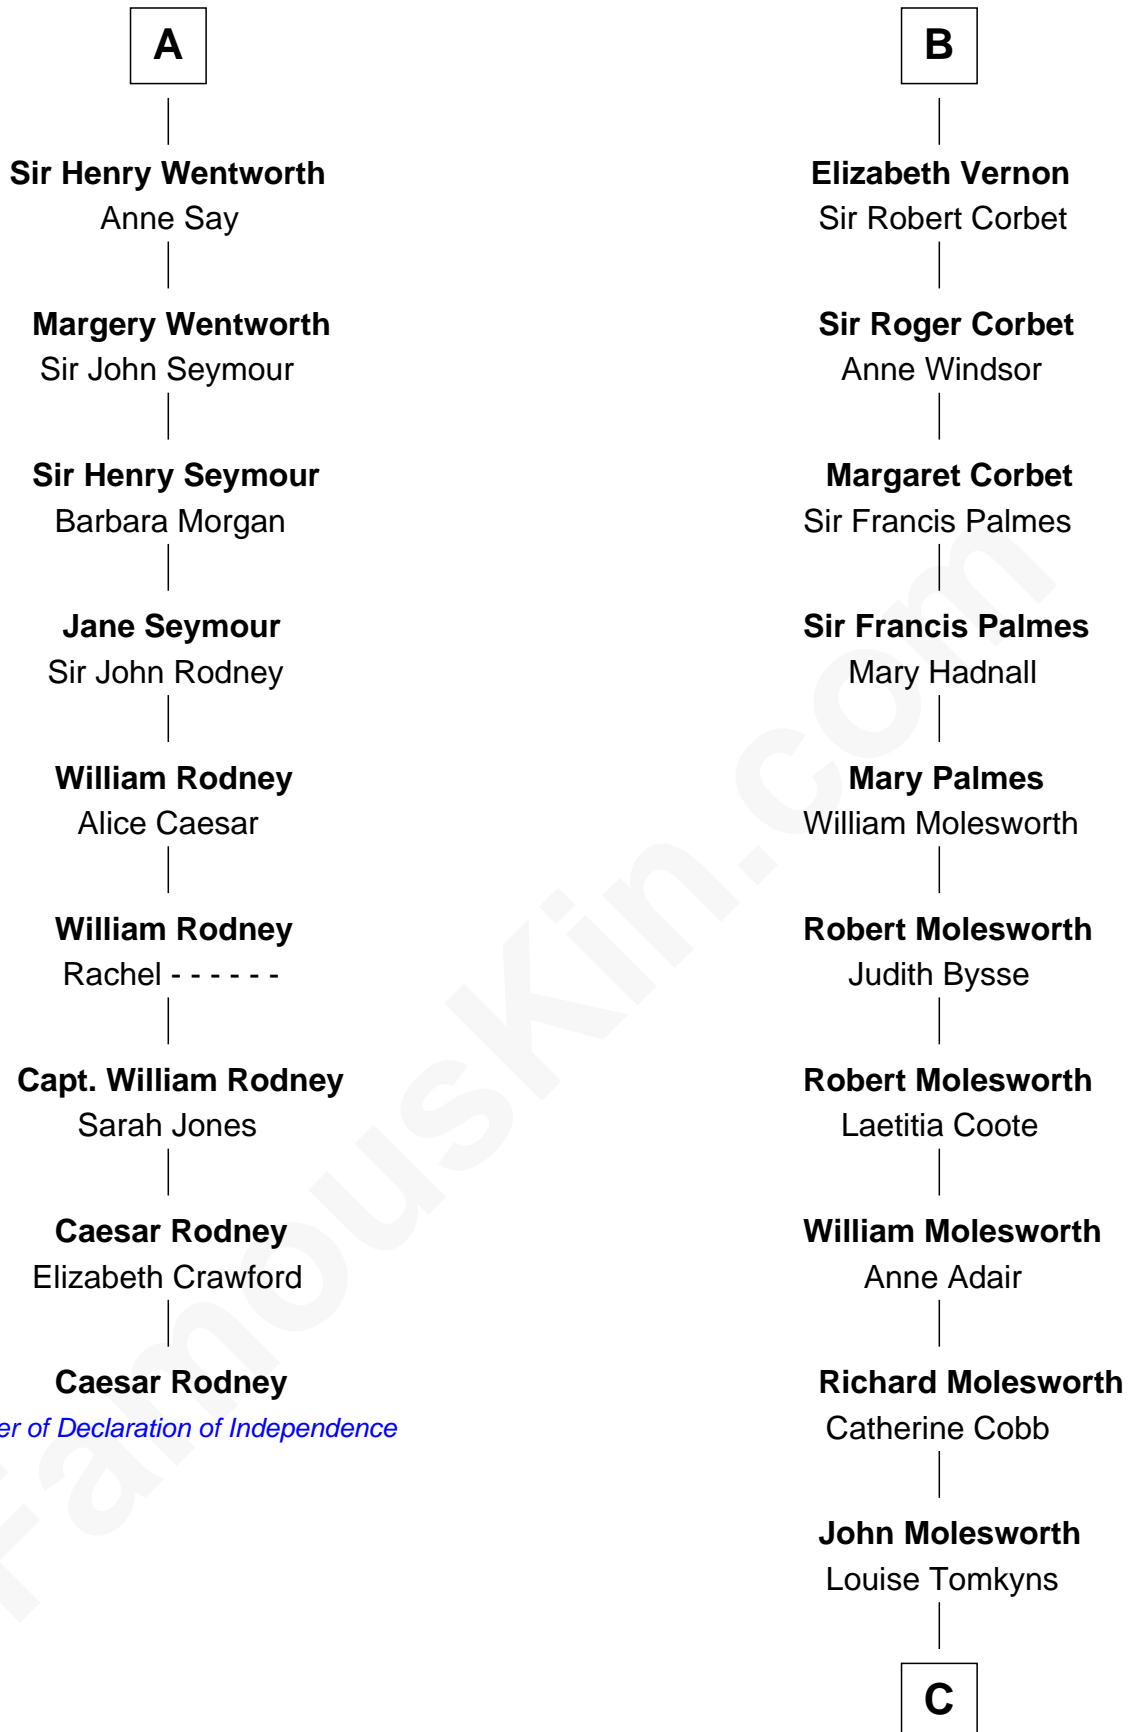

## Relationship Chart of

### Caesar Rodney

*Signer of the Declaration of Independence*

15th cousin 4 times removed of

**Joan Fontaine**

*Movie Actress*

**C**

**Margaret Letitia Molesworth**  
Charles Richard De Havilland

**Walter Augustus De Havilland**  
Lillian Augusta Ruse