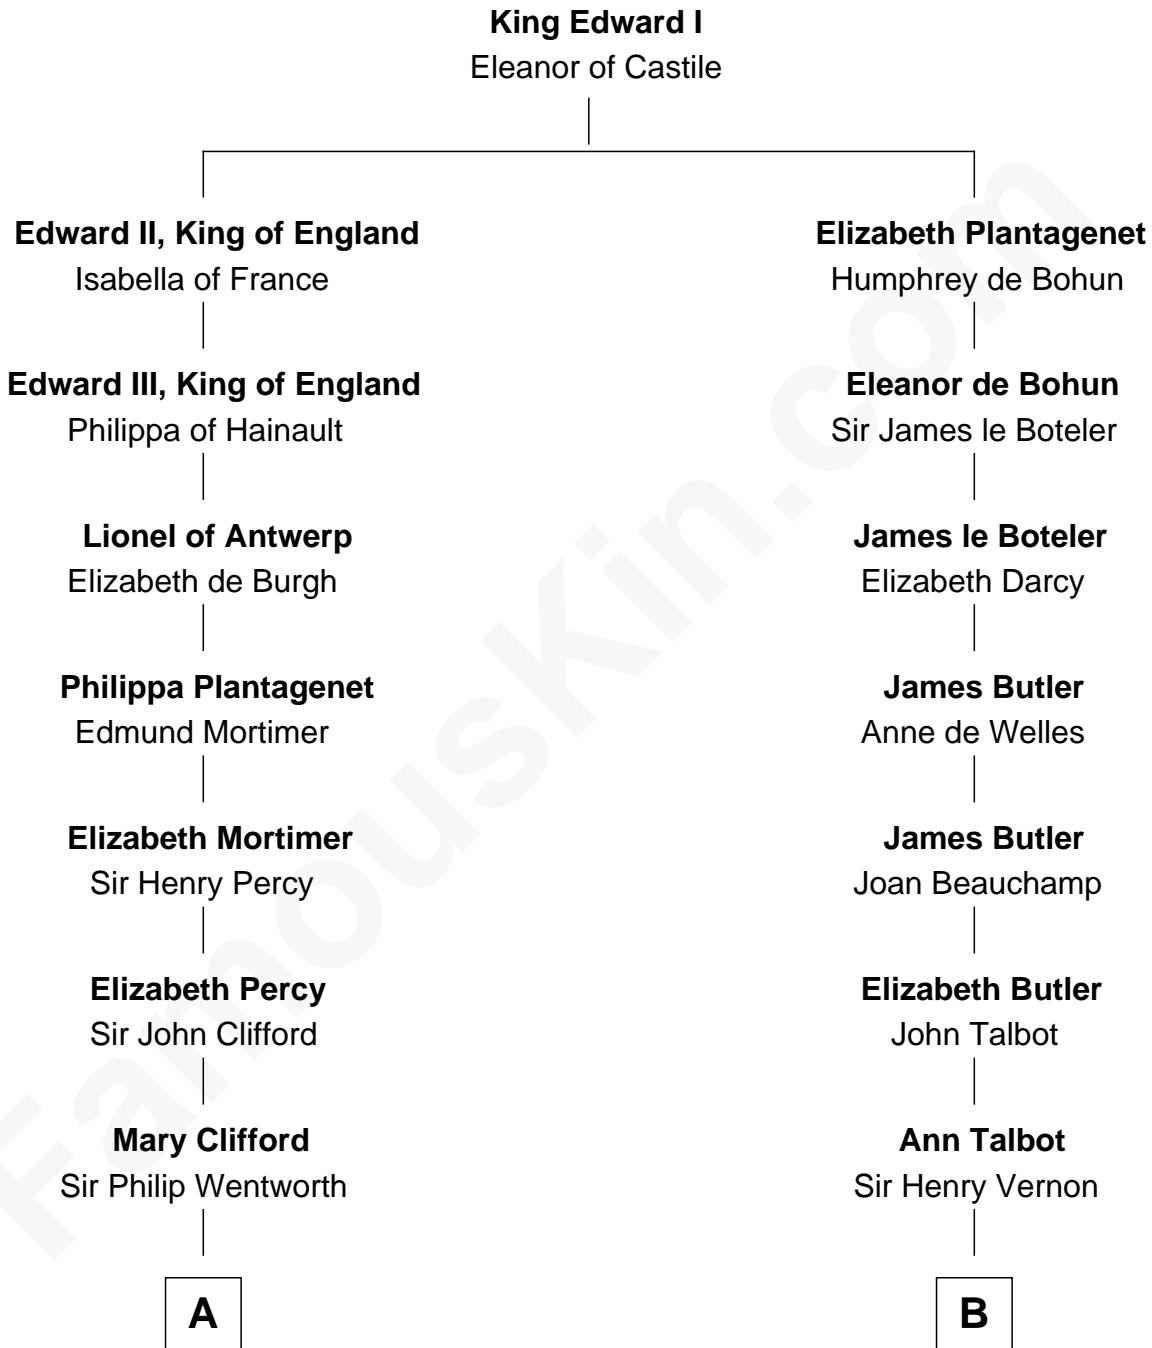

## Relationship Chart of

### Caesar Rodney

*Signer of the Declaration of Independence*

15th cousin 4 times removed of

**Joan Fontaine**

*Movie Actress*

**C**

**Margaret Letitia Molesworth**  
Charles Richard De Havilland

**Walter Augustus De Havilland**  
Lillian Augusta Ruse