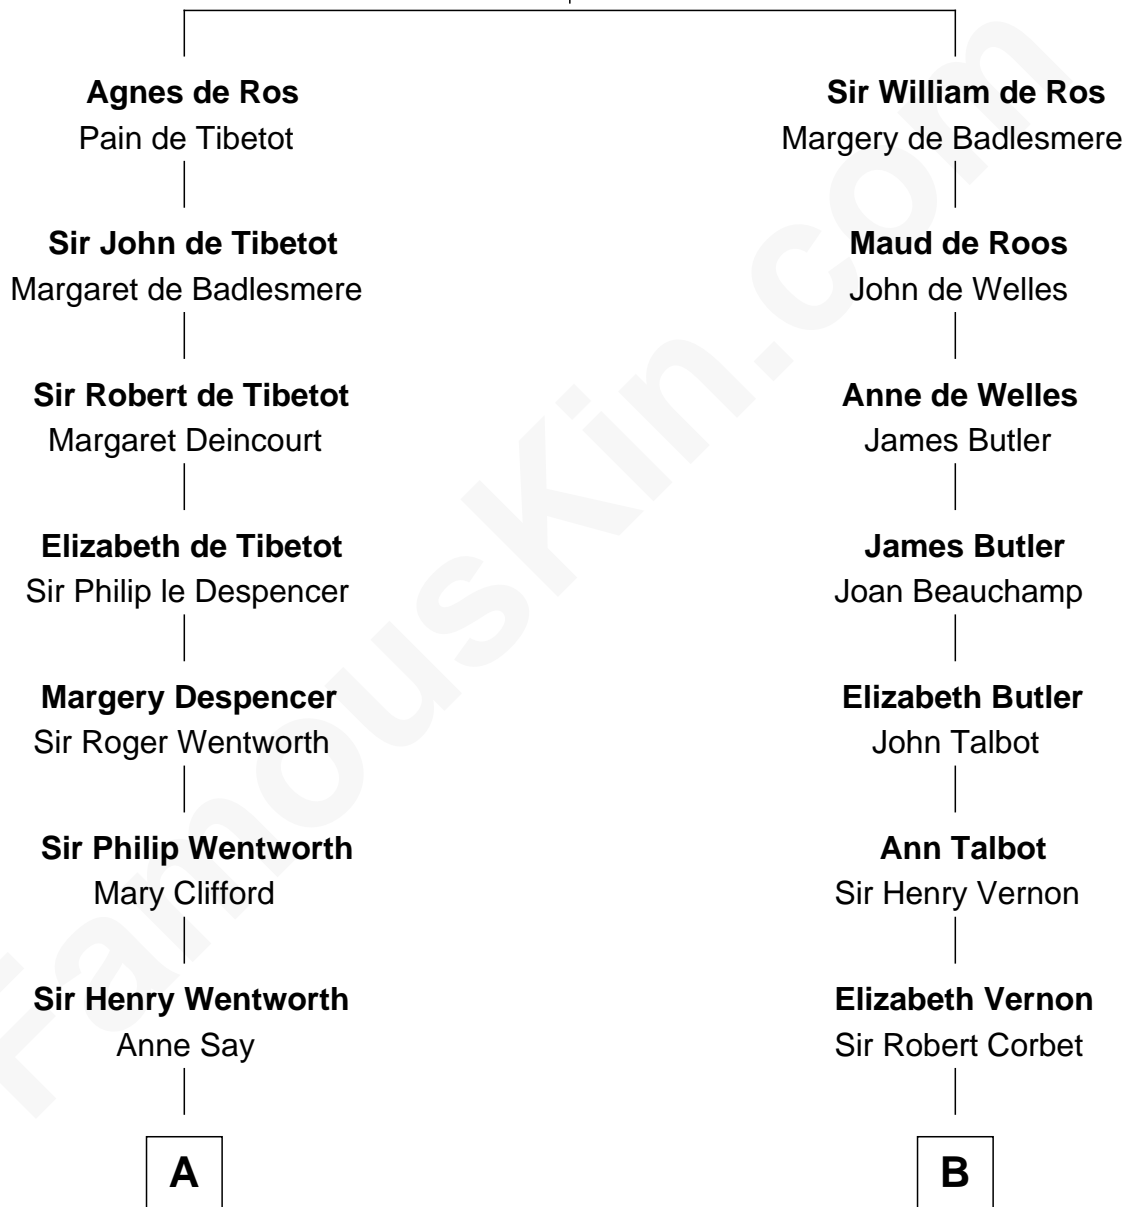

FamousKin.com

Relationship Chart of

Caesar Rodney

Signer of the Declaration of Independence

14th cousin 4 times removed of

Joan Fontaine

Movie Actress

William de Ros
Maude de Vaux

C

Walter Augustus De Havilland

Lillian Augusta Ruse

Joan Fontaine

Movie Actress

FamousKin.com