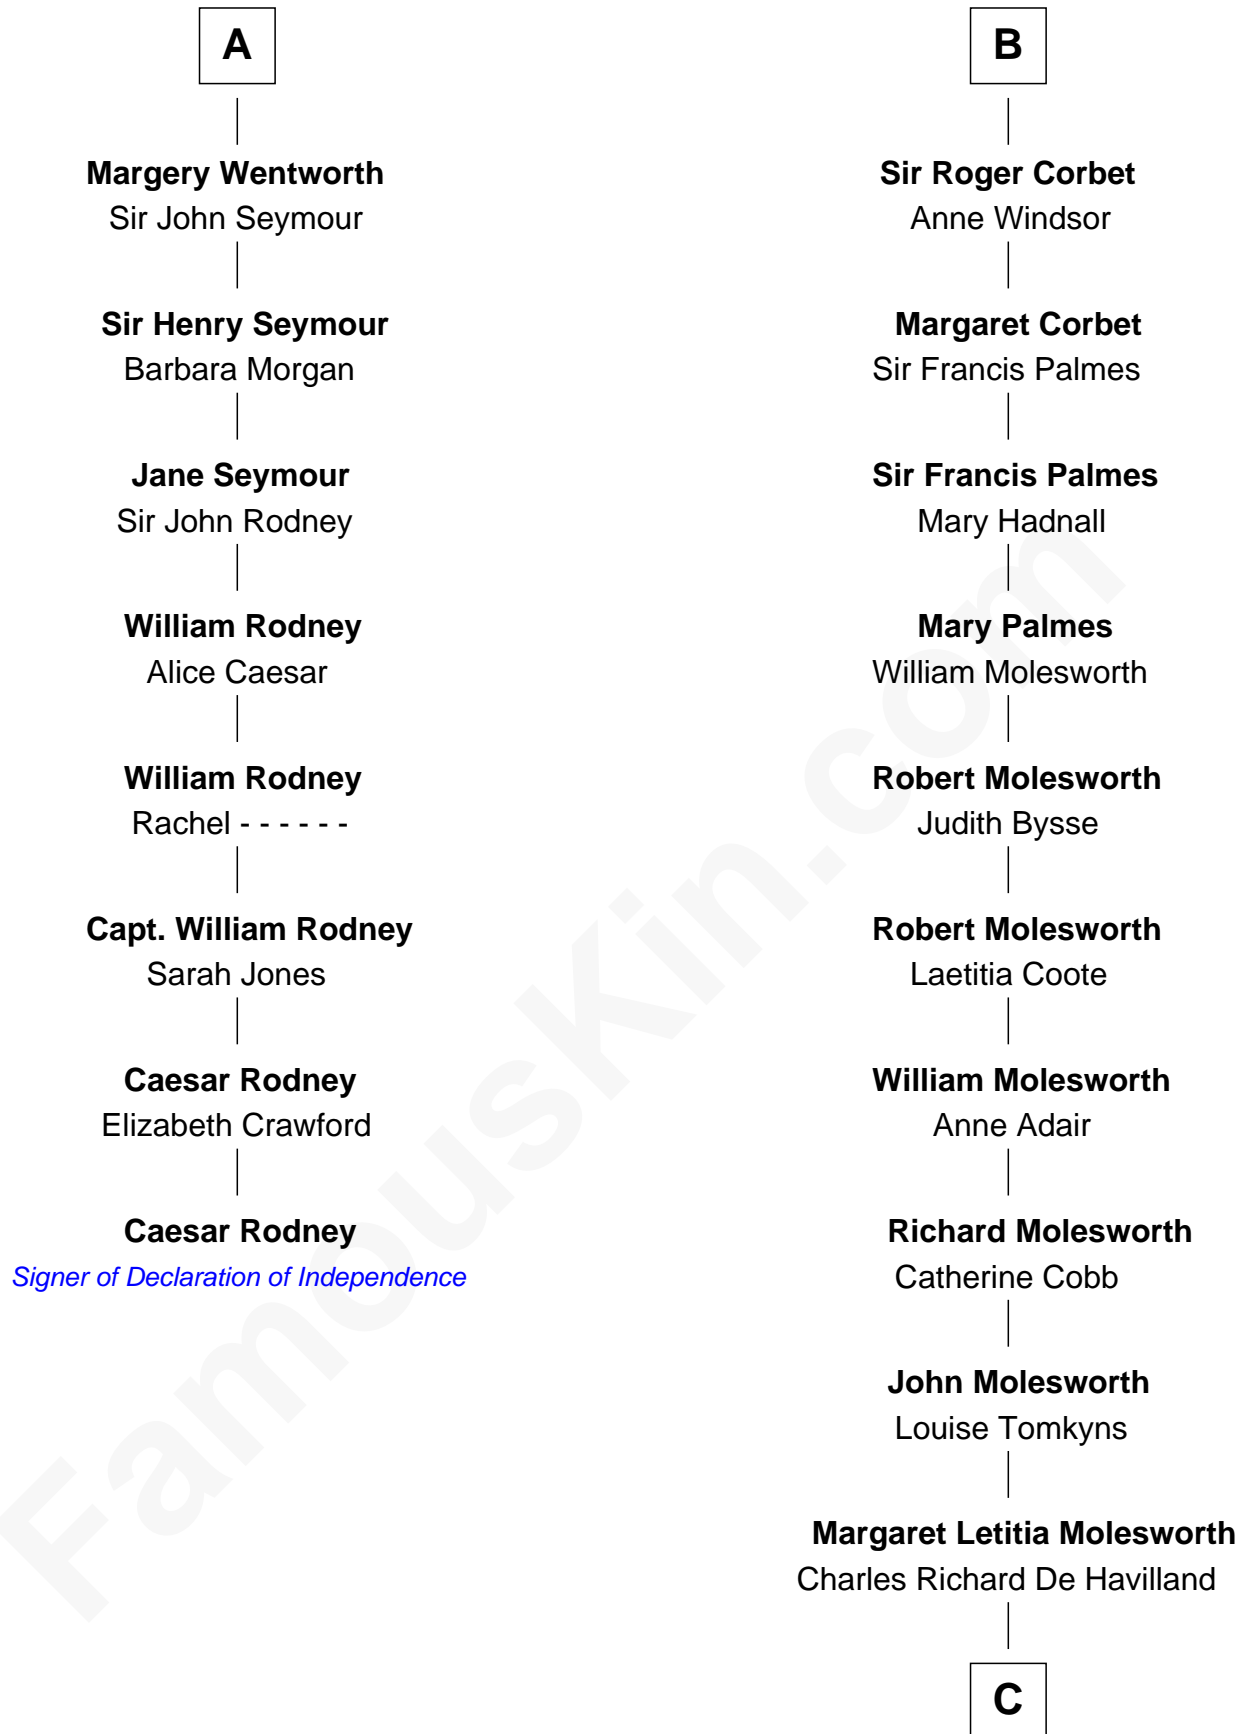

FamousKin.com

Relationship Chart of

Caesar Rodney

Signer of the Declaration of Independence

14th cousin 4 times removed of

Joan Fontaine

Movie Actress

William de Ros
Maude de Vaux

C

Walter Augustus De Havilland

Lillian Augusta Ruse

Joan Fontaine

Movie Actress

FamousKin.com