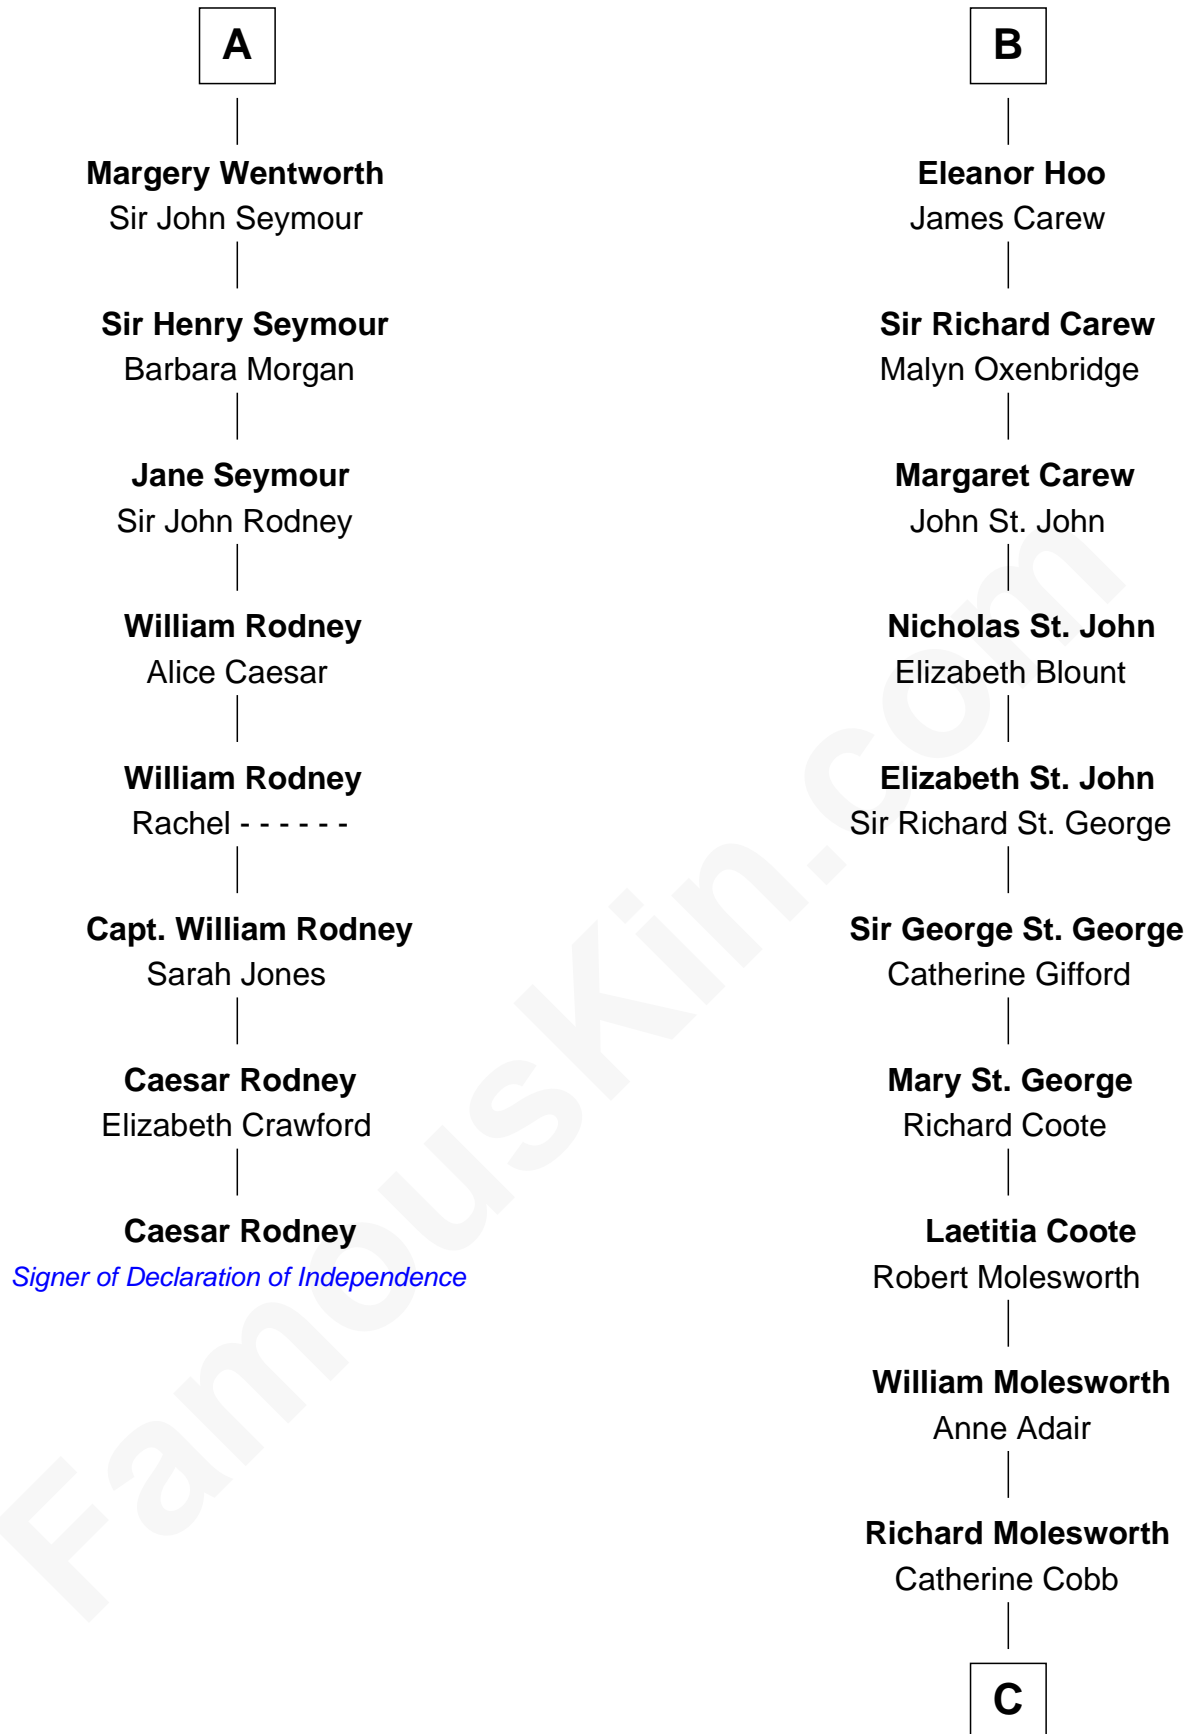

FamousKin.com

Relationship Chart of

Caesar Rodney

Signer of the Declaration of Independence

14th cousin 6 times removed of

Joan Fontaine

Movie Actress

Eudo la Zouche
Milicent de Cantilupe

Sir William la Zouche

Maud Lovel

Milicent la Zouche

Sir William Deincourt

Margaret Deincourt

Sir Robert de Tibetot

Elizabeth de Tibetot

Sir Philip le Despencer

Margery Despencer

Sir Roger Wentworth

Sir Philip Wentworth

Mary Clifford

Sir Henry Wentworth

Anne Say

A

Eve la Zouche

Eudo de Welles

Sir Lionel de Welles

Joan de Waterton

Eleanor de Welles

Sir Thomas Hoo

B

C

John Molesworth