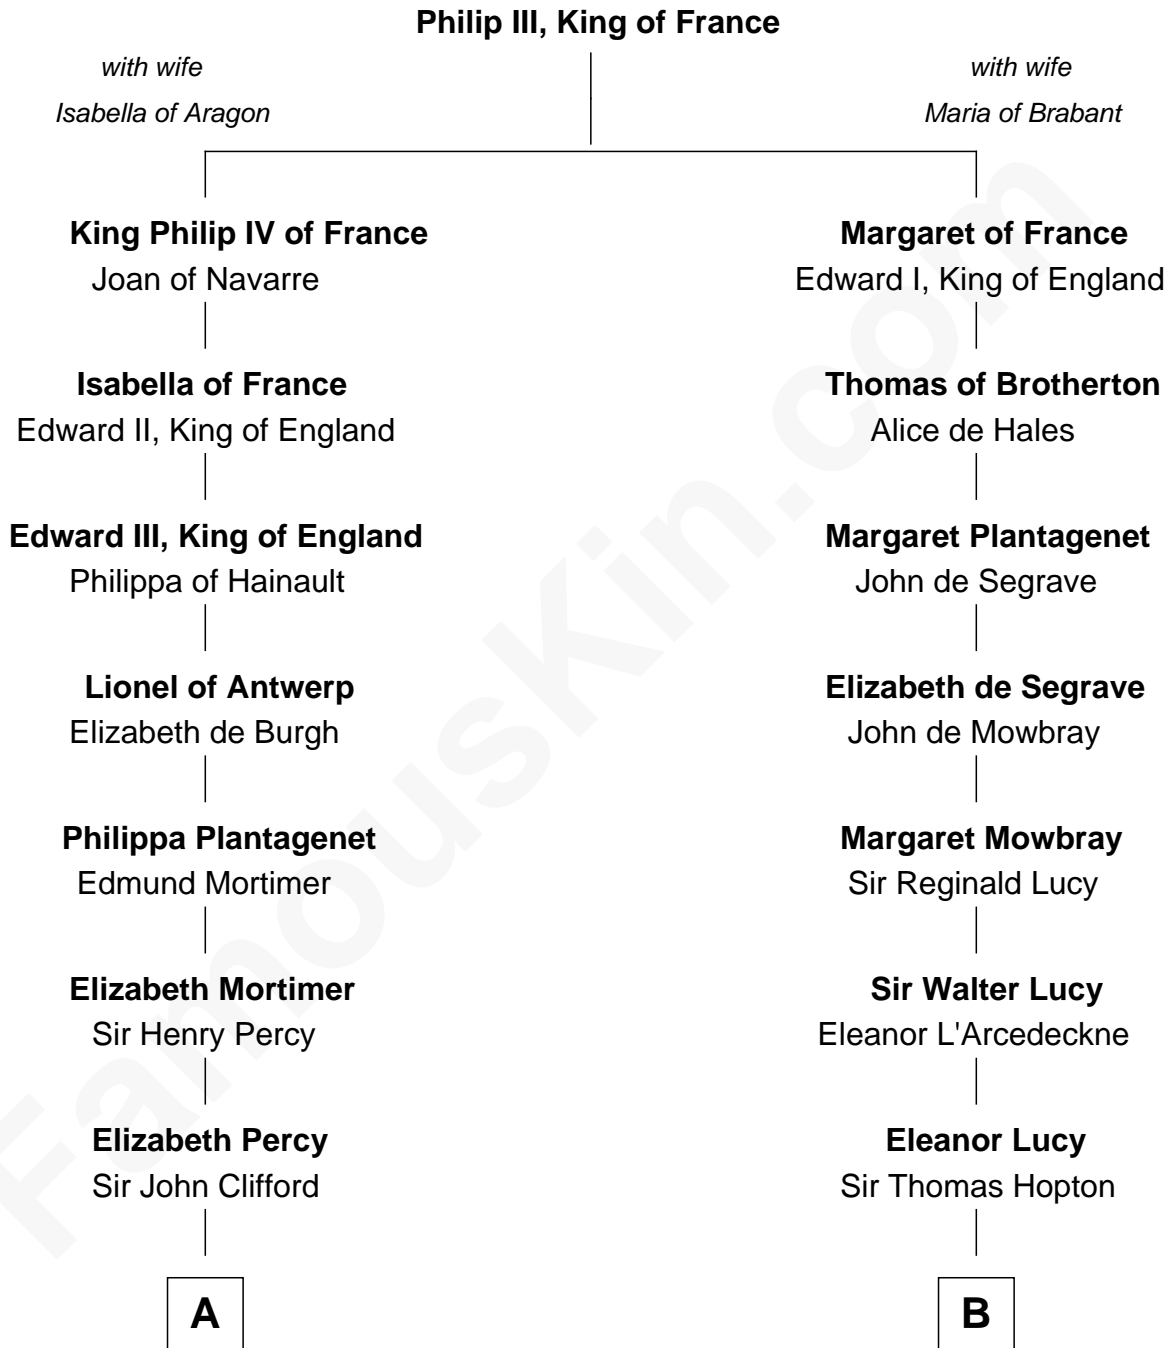

FamousKin.com

Relationship Chart of

Caesar Rodney

Signer of the Declaration of Independence

16th cousin 5 times removed of

Joan Fontaine

Movie Actress

C

Richard Molesworth

Catherine Cobb

John Molesworth

Louise Tomkyns

Margaret Letitia Molesworth

Charles Richard De Havilland

Walter Augustus De Havilland

Lillian Augusta Ruse