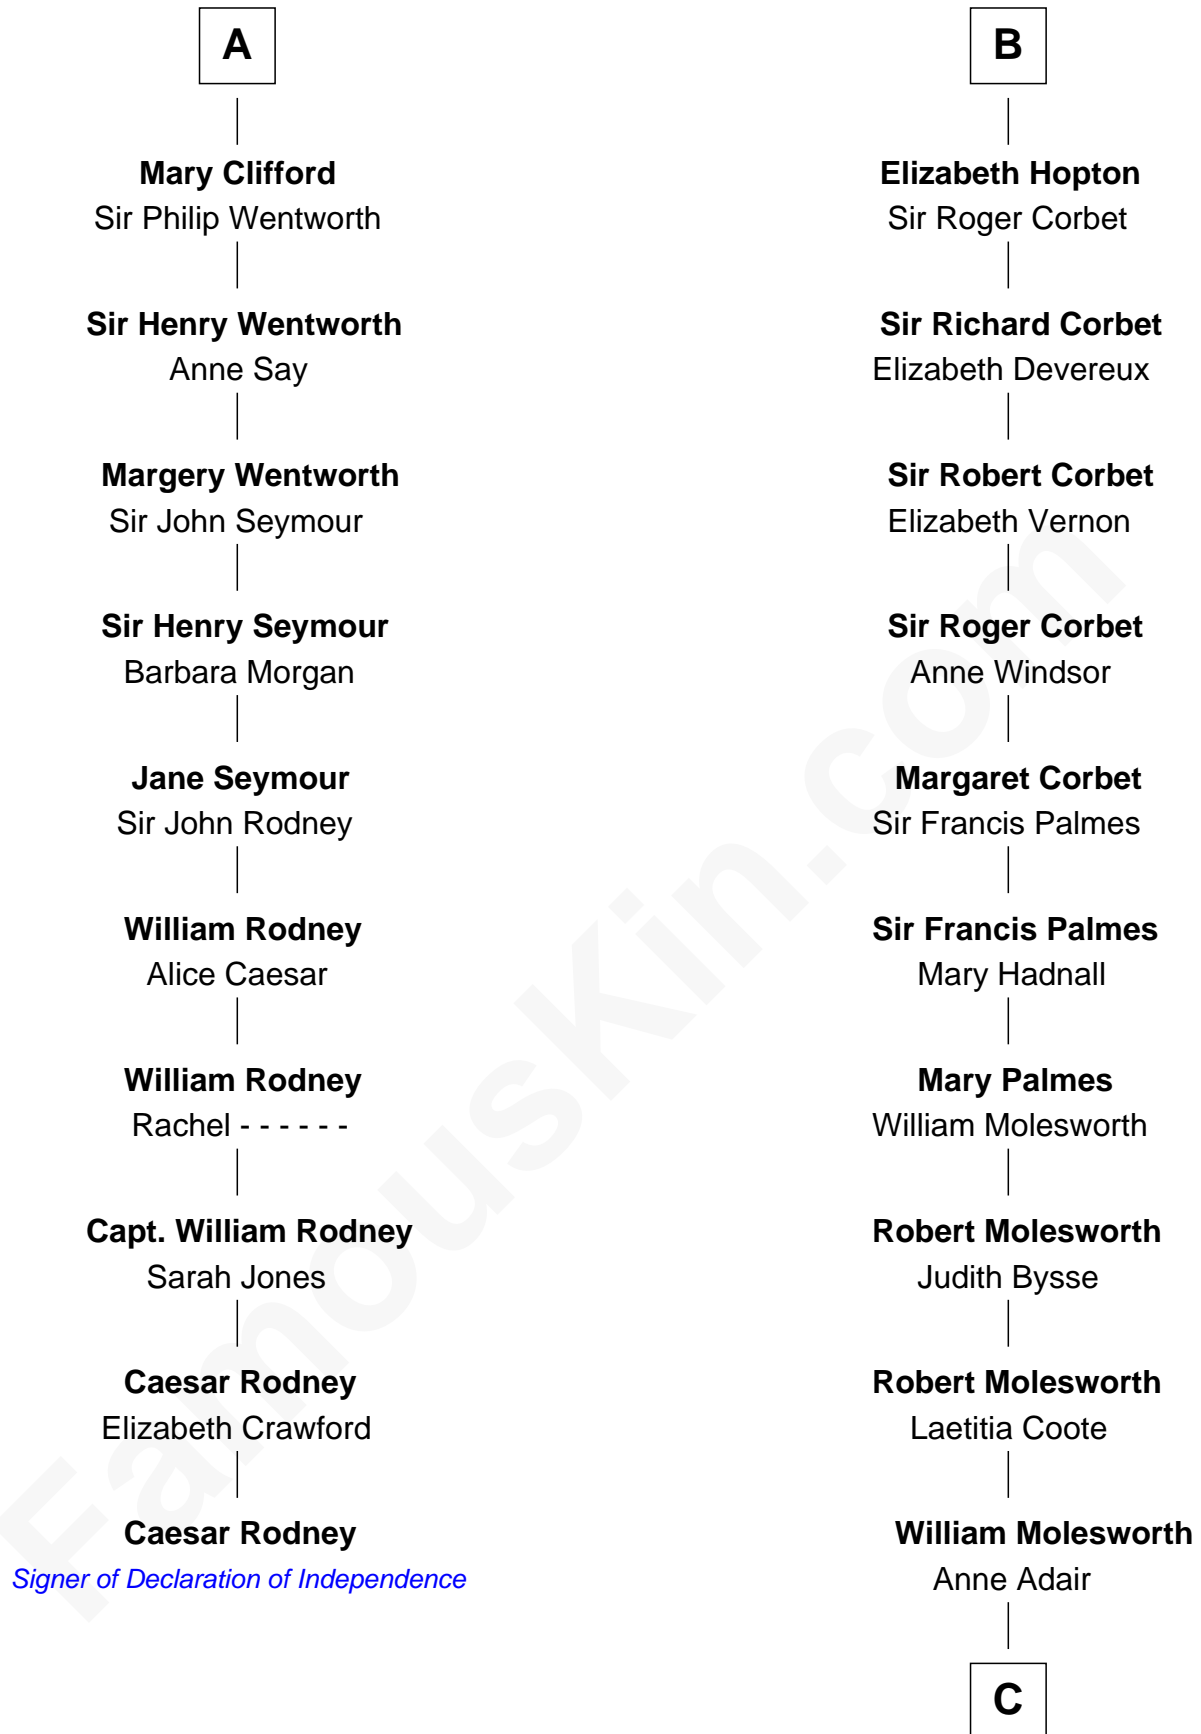

FamousKin.com

Relationship Chart of

Caesar Rodney

Signer of the Declaration of Independence

16th cousin 5 times removed of

Joan Fontaine

Movie Actress

C

Richard Molesworth

Catherine Cobb

John Molesworth

Louise Tomkyns

Margaret Letitia Molesworth

Charles Richard De Havilland

Walter Augustus De Havilland

Lillian Augusta Ruse