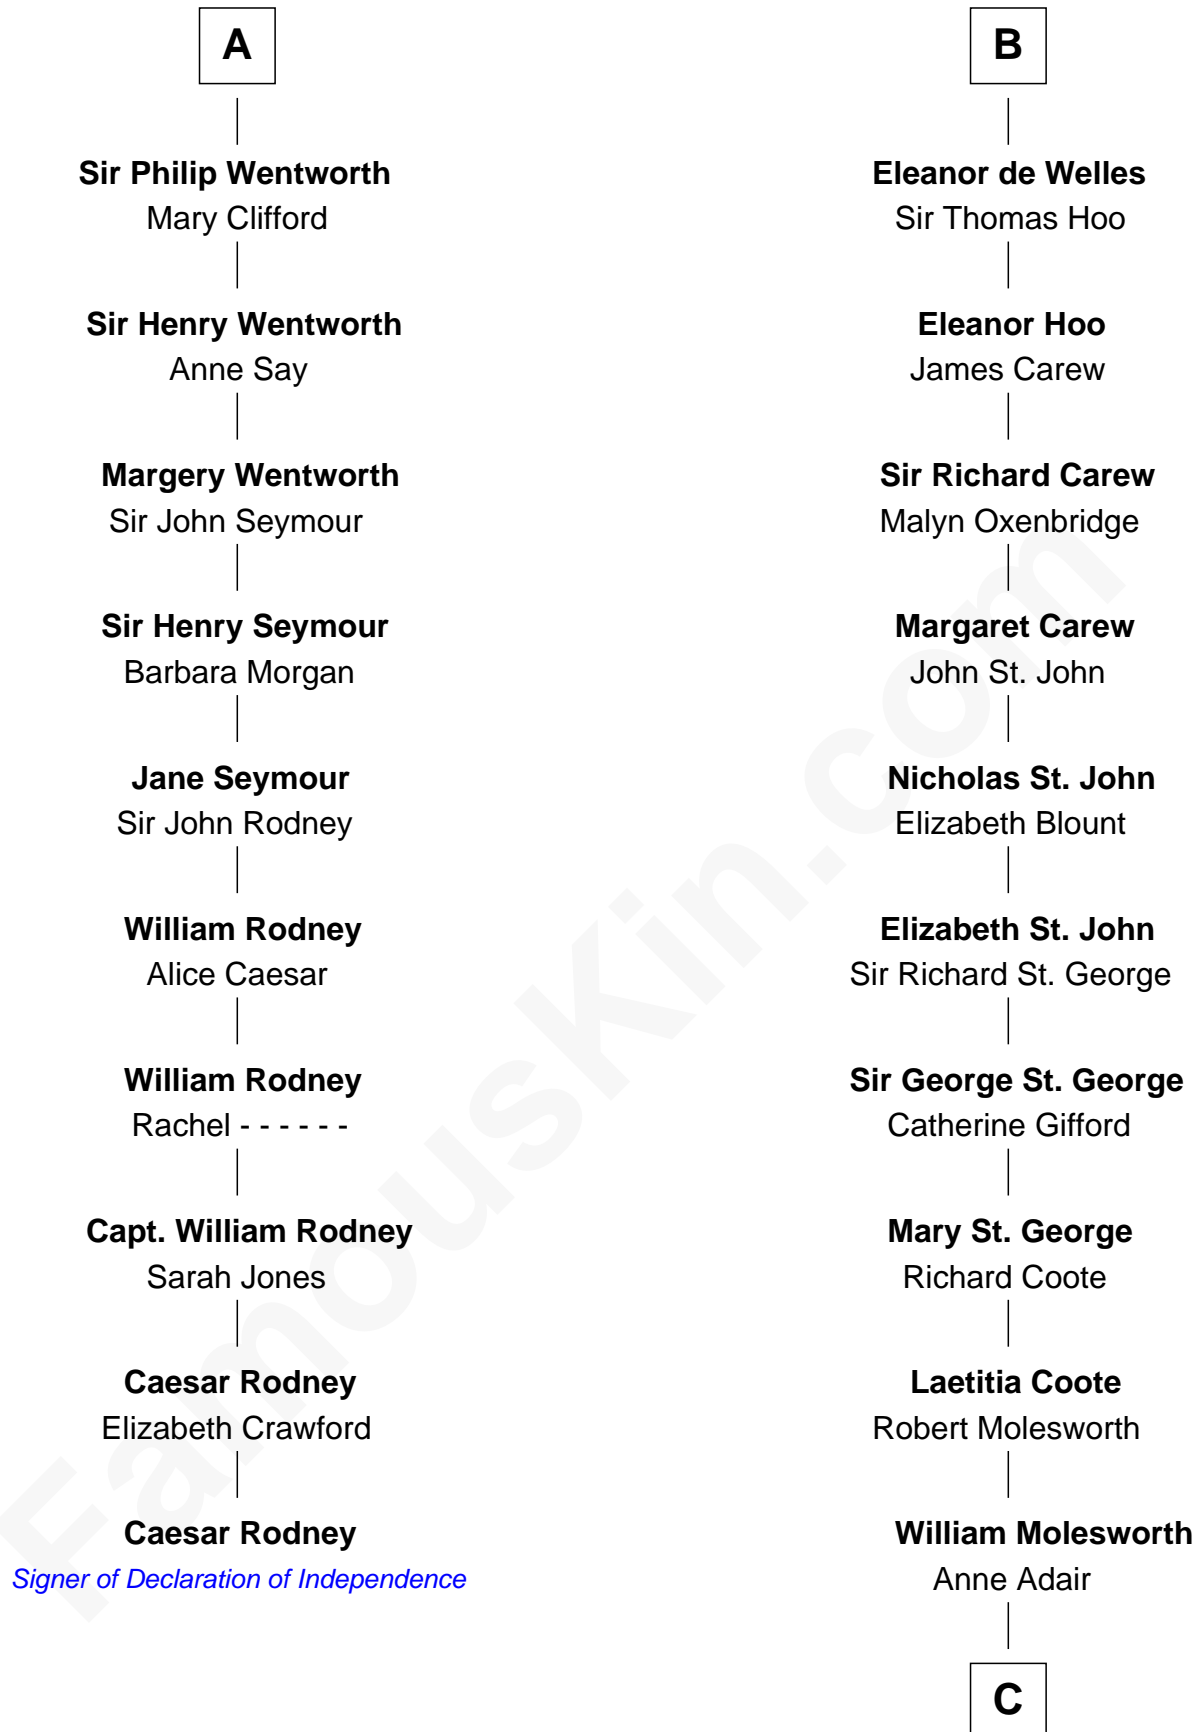

FamousKin.com

Relationship Chart of

Caesar Rodney

Signer of the Declaration of Independence

16th cousin 5 times removed of

Joan Fontaine
Movie Actress

Sir William de Ferrers

with wife
Sibyl Marshal

Sir William Deincourt
Milicent la Zouche

Sir Roger de Clifford
Maud de Beauchamp

Margaret Deincourt
Sir Robert de Tibetot

Katherine de Clifford
Sir Ralph de Greystoke

Elizabeth de Tibetot
Sir Philip le Despencer

Maud de Greystoke
Eudo de Welles

Margery Despencer
Sir Roger Wentworth

Sir Lionel de Welles
Joan de Waterton

A

B

C

Richard Molesworth

Catherine Cobb