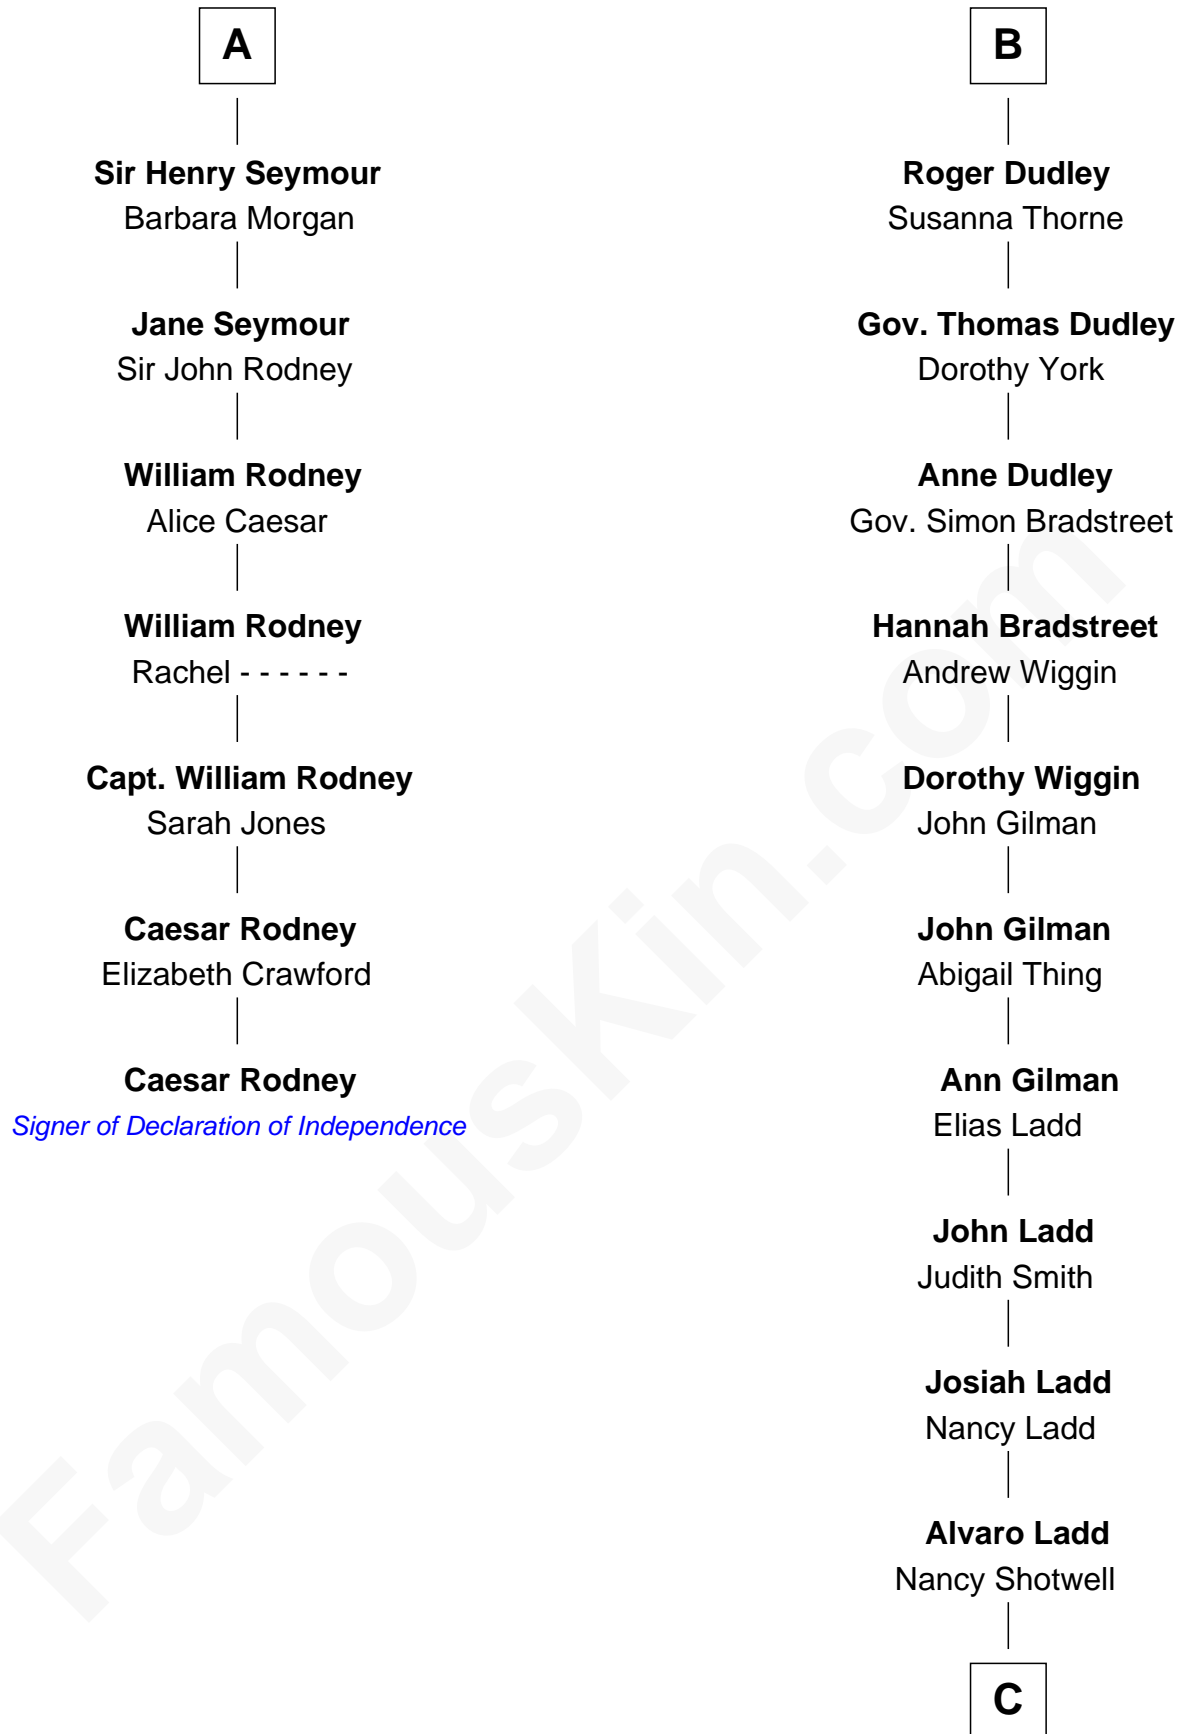

## Relationship Chart of

### Caesar Rodney

*Signer of the Declaration of Independence*

13th cousin 6 times removed of

**Alan Ladd**  
*Movie Actor*

**Edward III, King of England**  
Philippa of Hainault

**C**

**Oscar F. Ladd**  
Julia Henrietta Meigs