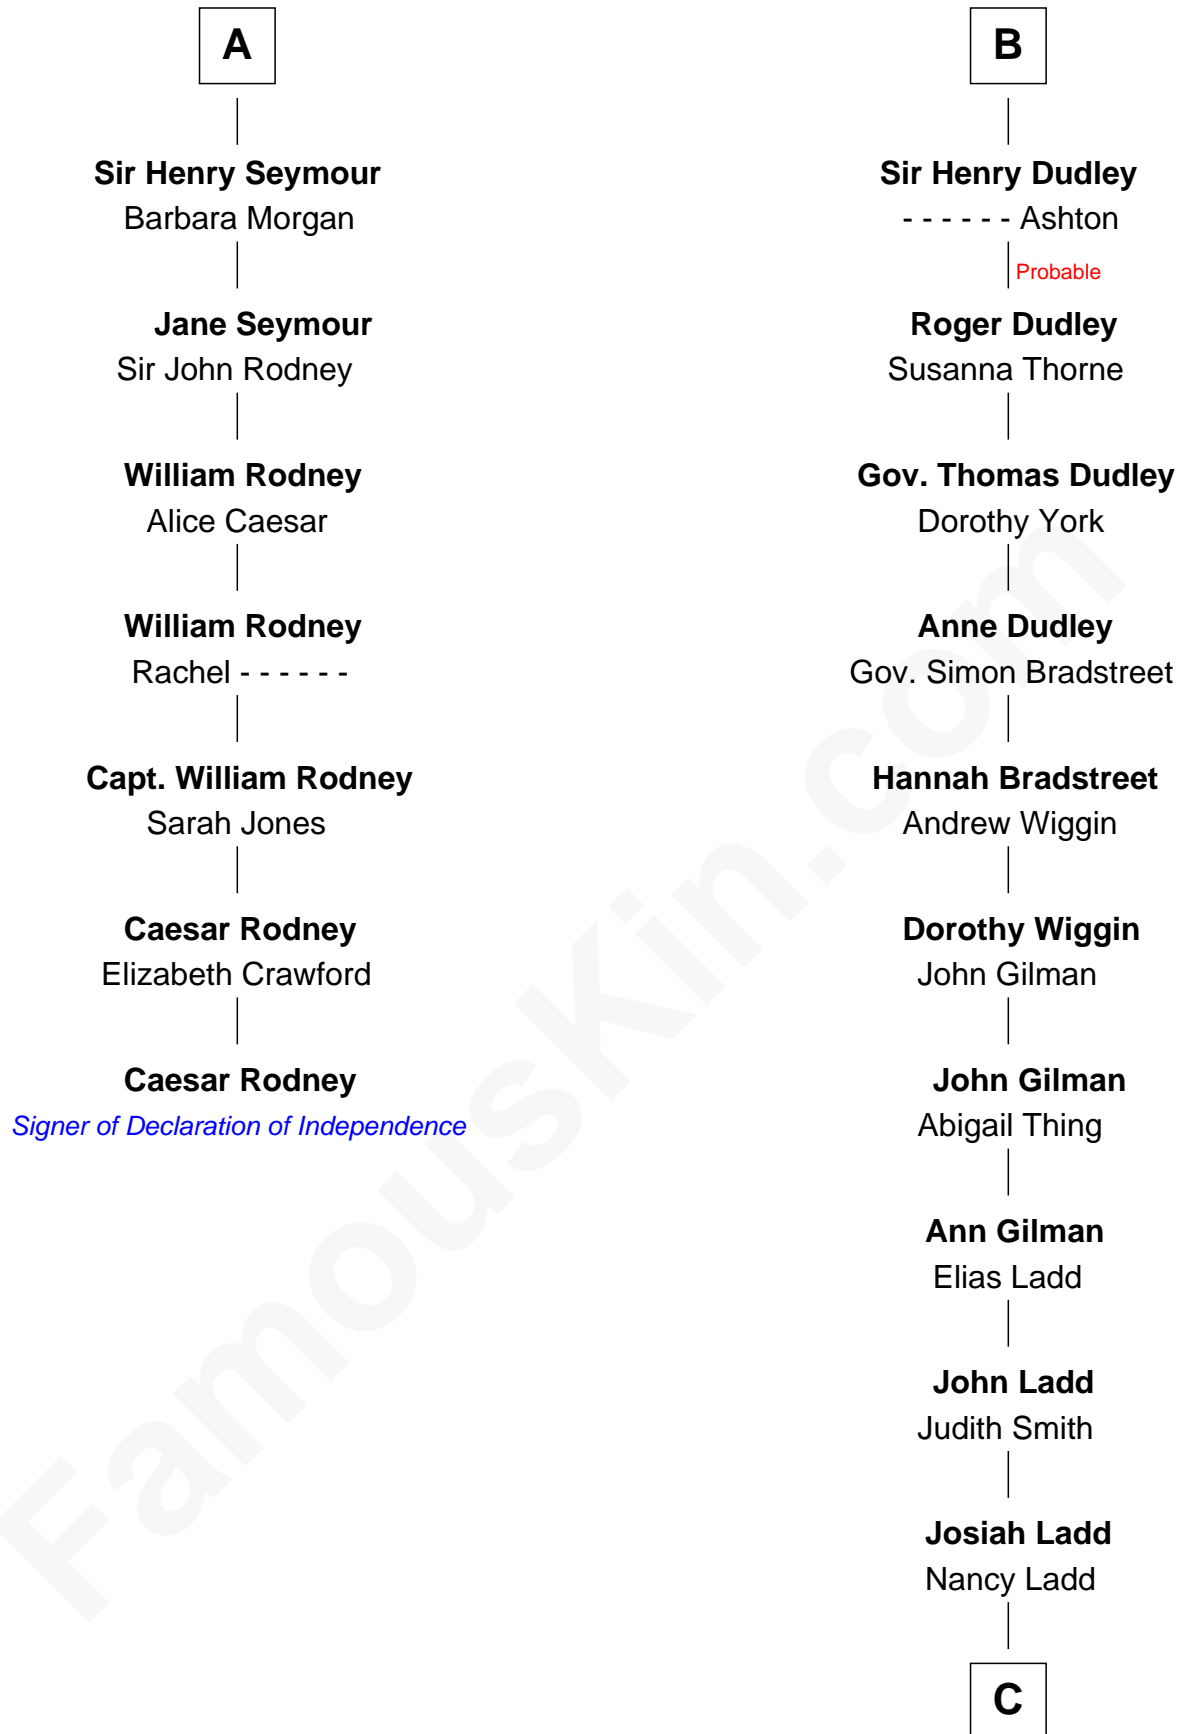

FamousKin.com

Relationship Chart of

Caesar Rodney

Signer of the Declaration of Independence

13th cousin 7 times removed of

Alan Ladd

Movie Actor

Henry Plantagenet

Eleanor Plantagenet

Richard Fitzalan

Alice Fitzalan

Sir Thomas de Holand

Eleanor Holand

Edward Cherleton

Joyce Cherleton

Sir John Tiptoft

Joyce Tiptoft

Sir Edmund Sutton

Sir Edward Sutton

Cecily Willoughby

Sir John Sutton

Cecily Grey

B

C