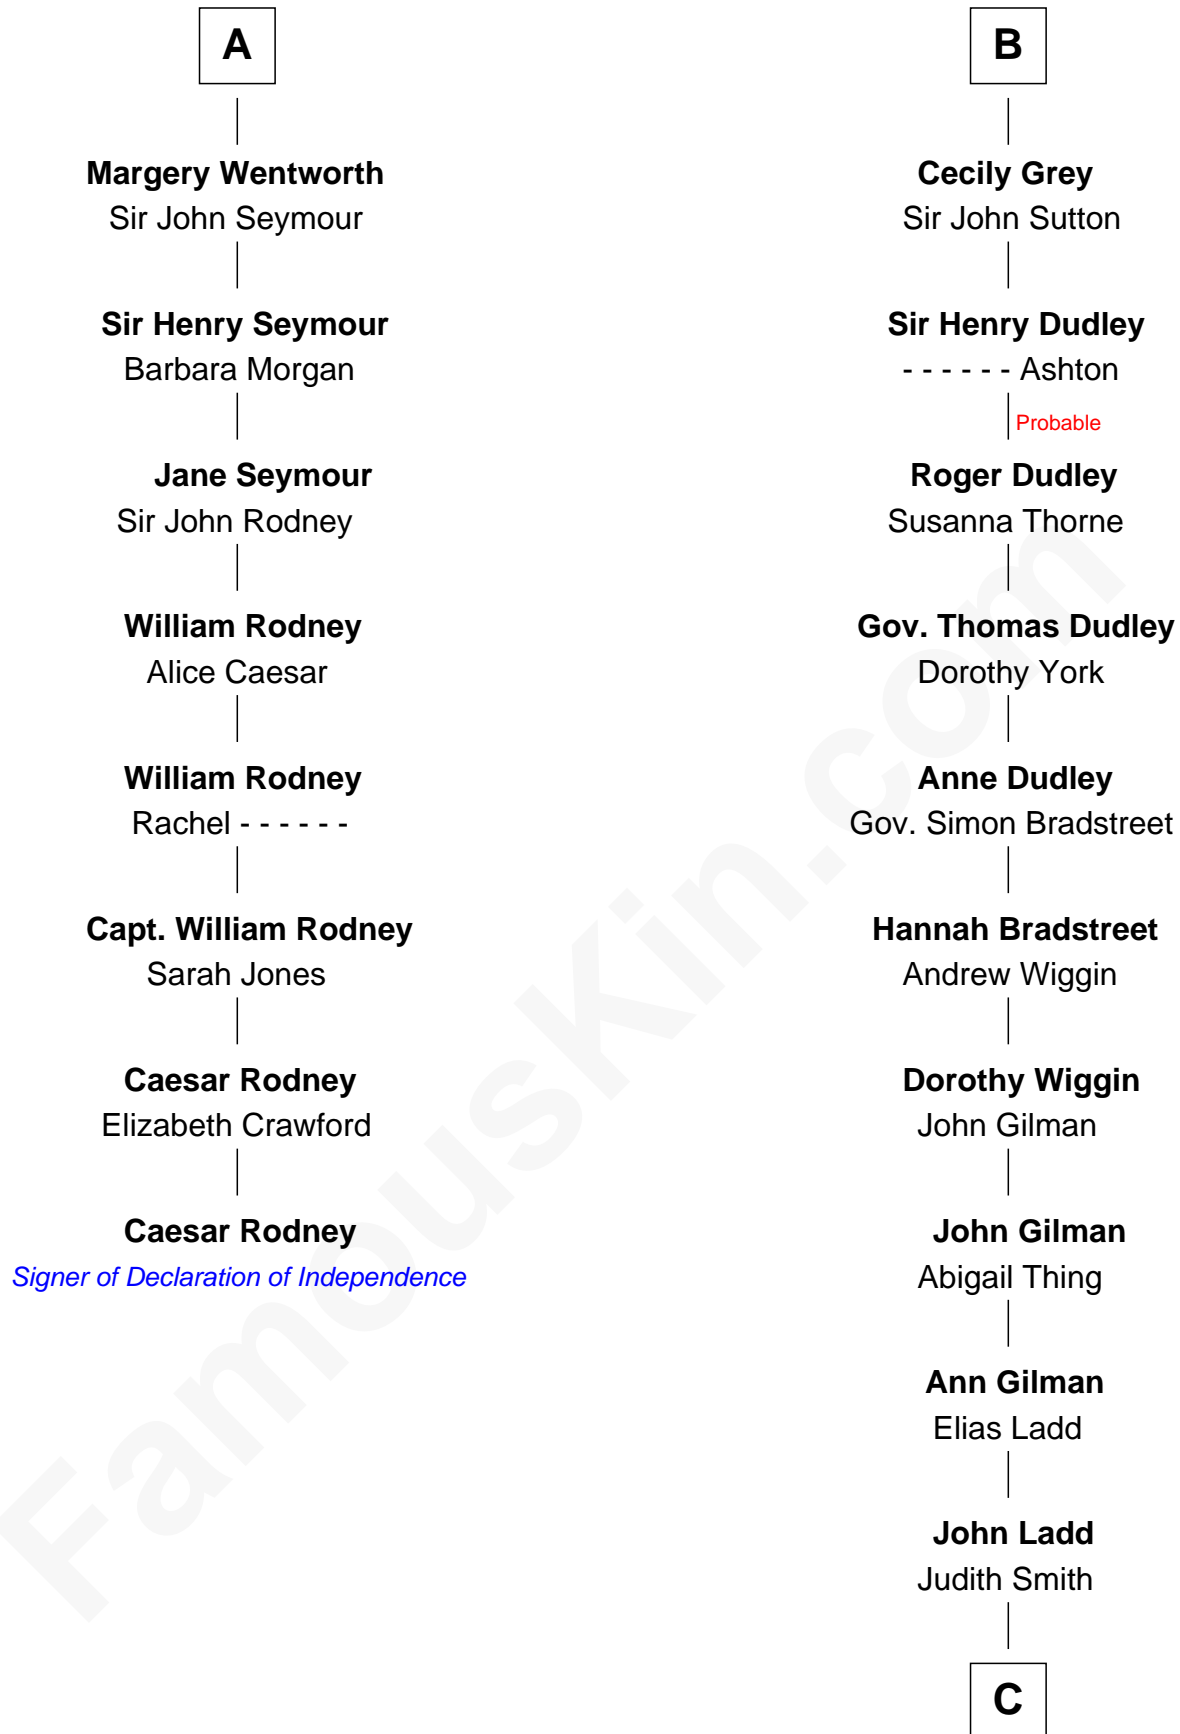

FamousKin.com

Relationship Chart of

Caesar Rodney

Signer of the Declaration of Independence

14th cousin 7 times removed of

Alan Ladd

Movie Actor

William de Ros
Maude de Vaux

C

—
Josiah Ladd

Nancy Ladd

—
Alvaro Ladd

Nancy Shotwell

—
Oscar F. Ladd

Julia Henrietta Meigs

—
Alan Harwood Ladd