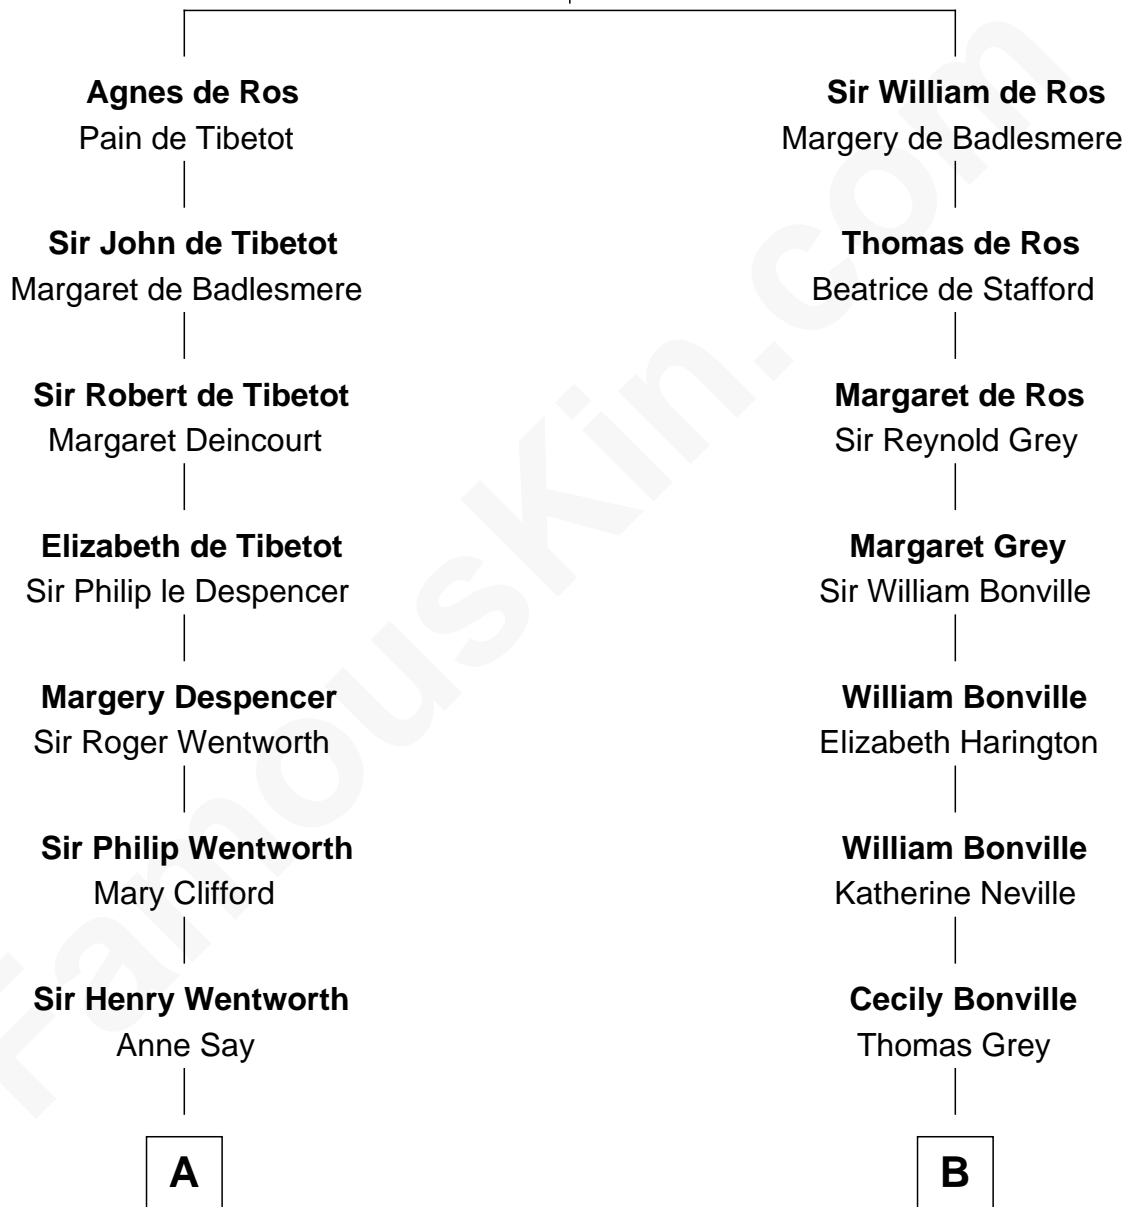

FamousKin.com

Relationship Chart of

Caesar Rodney

Signer of the Declaration of Independence

14th cousin 7 times removed of

Alan Ladd

Movie Actor

William de Ros
Maude de Vaux

C

—
Josiah Ladd

Nancy Ladd

—
Alvaro Ladd

Nancy Shotwell

—
Oscar F. Ladd

Julia Henrietta Meigs

—
Alan Harwood Ladd

Selina Raleigh

—
Alan Ladd

Movie Actor

FamousKin.com