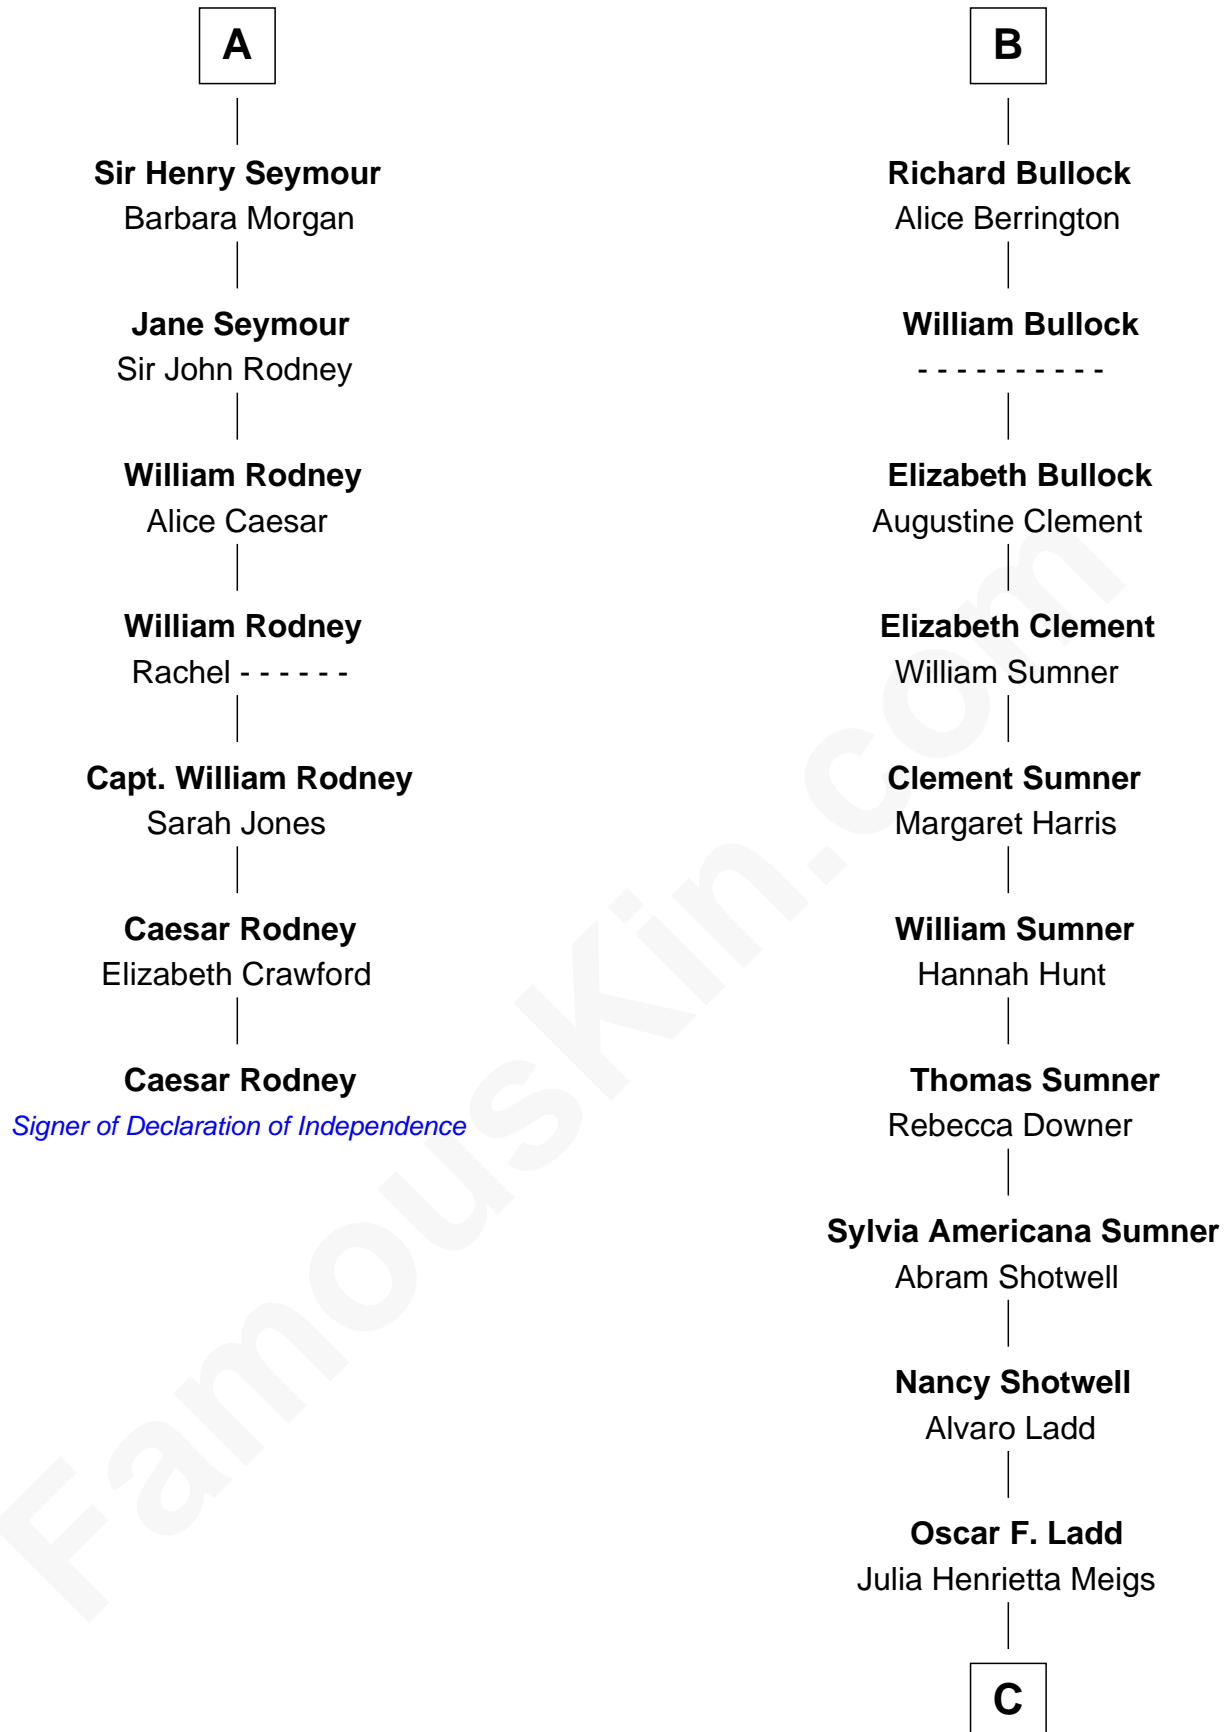

FamousKin.com

Relationship Chart of

Caesar Rodney

Signer of the Declaration of Independence

13th cousin 5 times removed of

Alan Ladd
Movie Actor

William de Montagu
Katherine de Grandison

Philippa de Montagu
Sir Roger de Mortimer

Edmund Mortimer
Philippa Plantagenet

Elizabeth Mortimer
Sir Henry Percy

Elizabeth Percy
Sir John Clifford

Mary Clifford
Sir Philip Wentworth

Sir Henry Wentworth
Anne Say

Margery Wentworth
Sir John Seymour

A

Sibyl de Montagu
Sir Edmund Fitzalan

Philippe Fitzalan
Sir Richard Sergeaux

Alice Sergeaux
Sir Richard de Vere

Sir John de Vere
Elizabeth Howard

Joan de Vere
Sir William Norreys

Margaret Norreys
Gilbert Bullock

Thomas Bullock
Alice Kingsmill

B

C

Alan Harwood Ladd

Selina Raleigh

Alan Ladd

Movie Actor

FamousKin.com