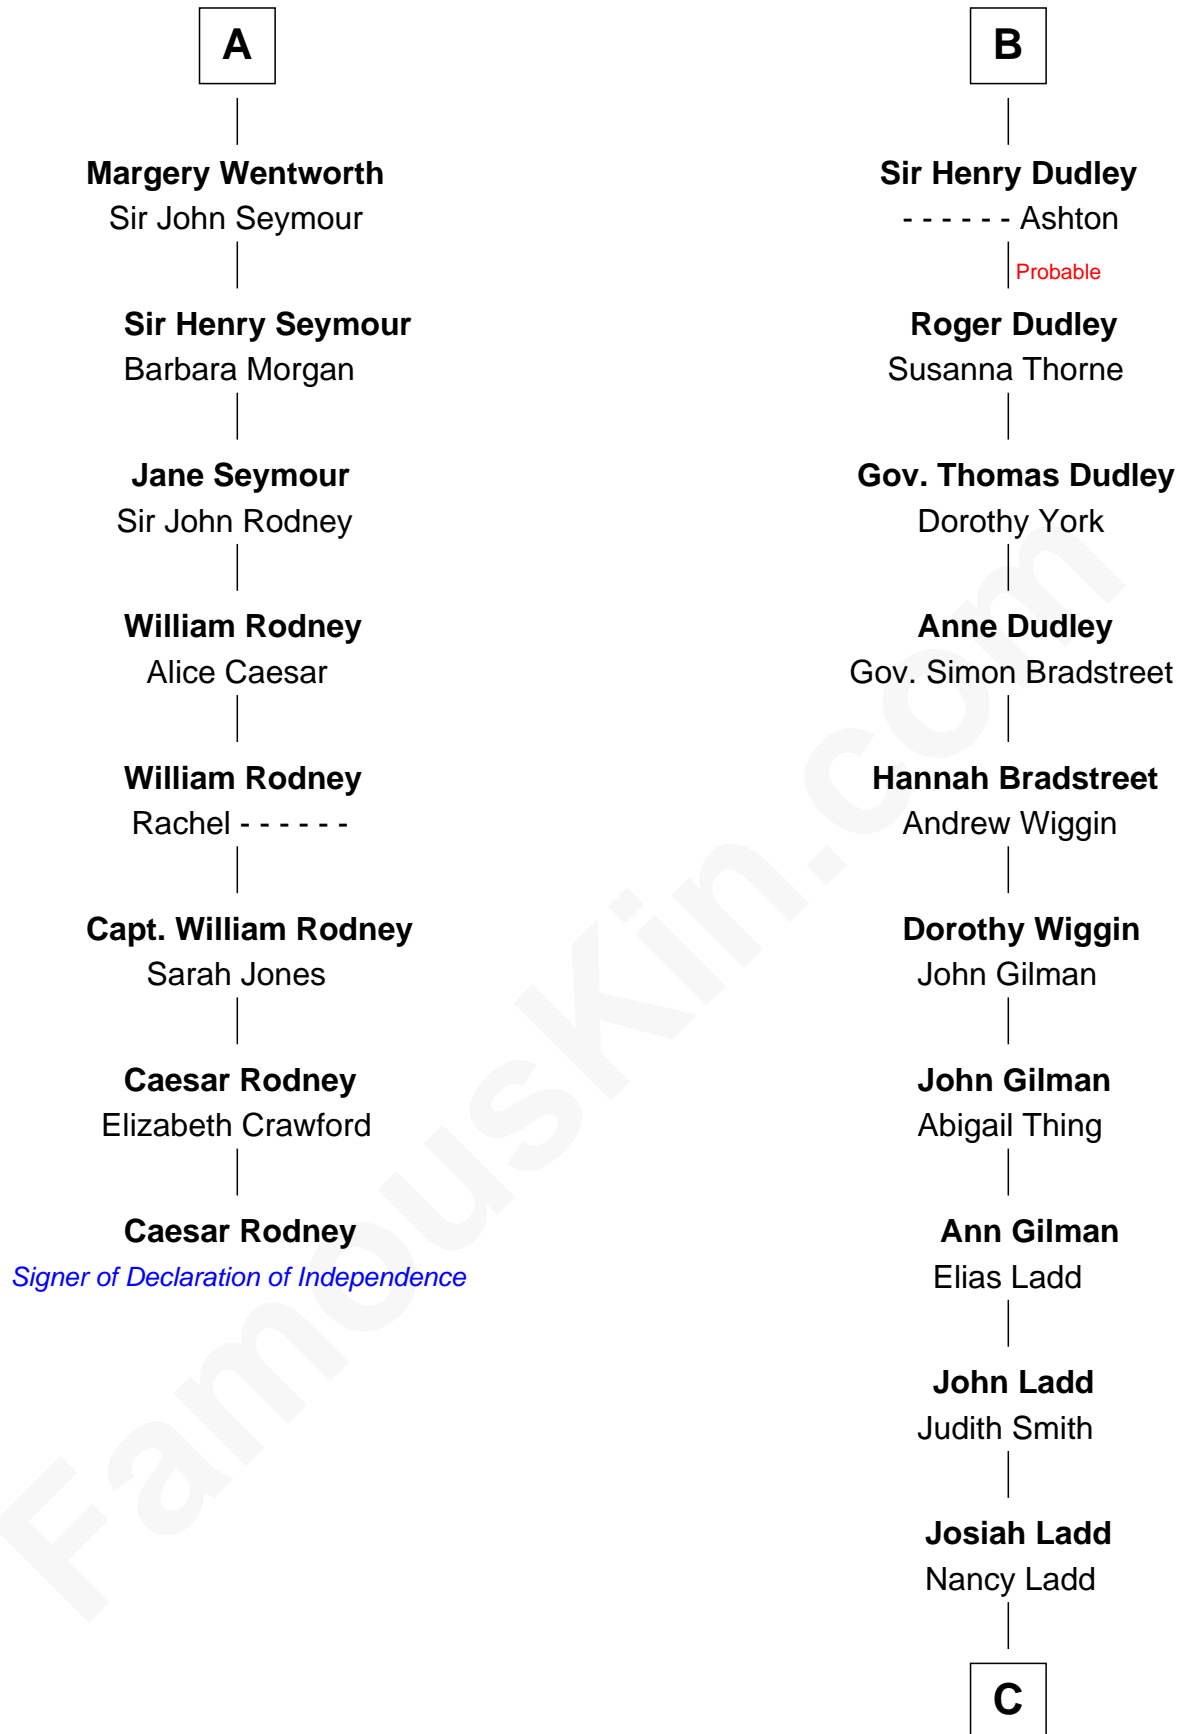

FamousKin.com

Relationship Chart of

Caesar Rodney

Signer of the Declaration of Independence

14th cousin 6 times removed of

Alan Ladd
Movie Actor

C

Alvaro Ladd
Nancy Shotwell

Oscar F. Ladd
Julia Henrietta Meigs

Alan Harwood Ladd
Selina Raleigh

Alan Ladd
Movie Actor

FamousKin.com