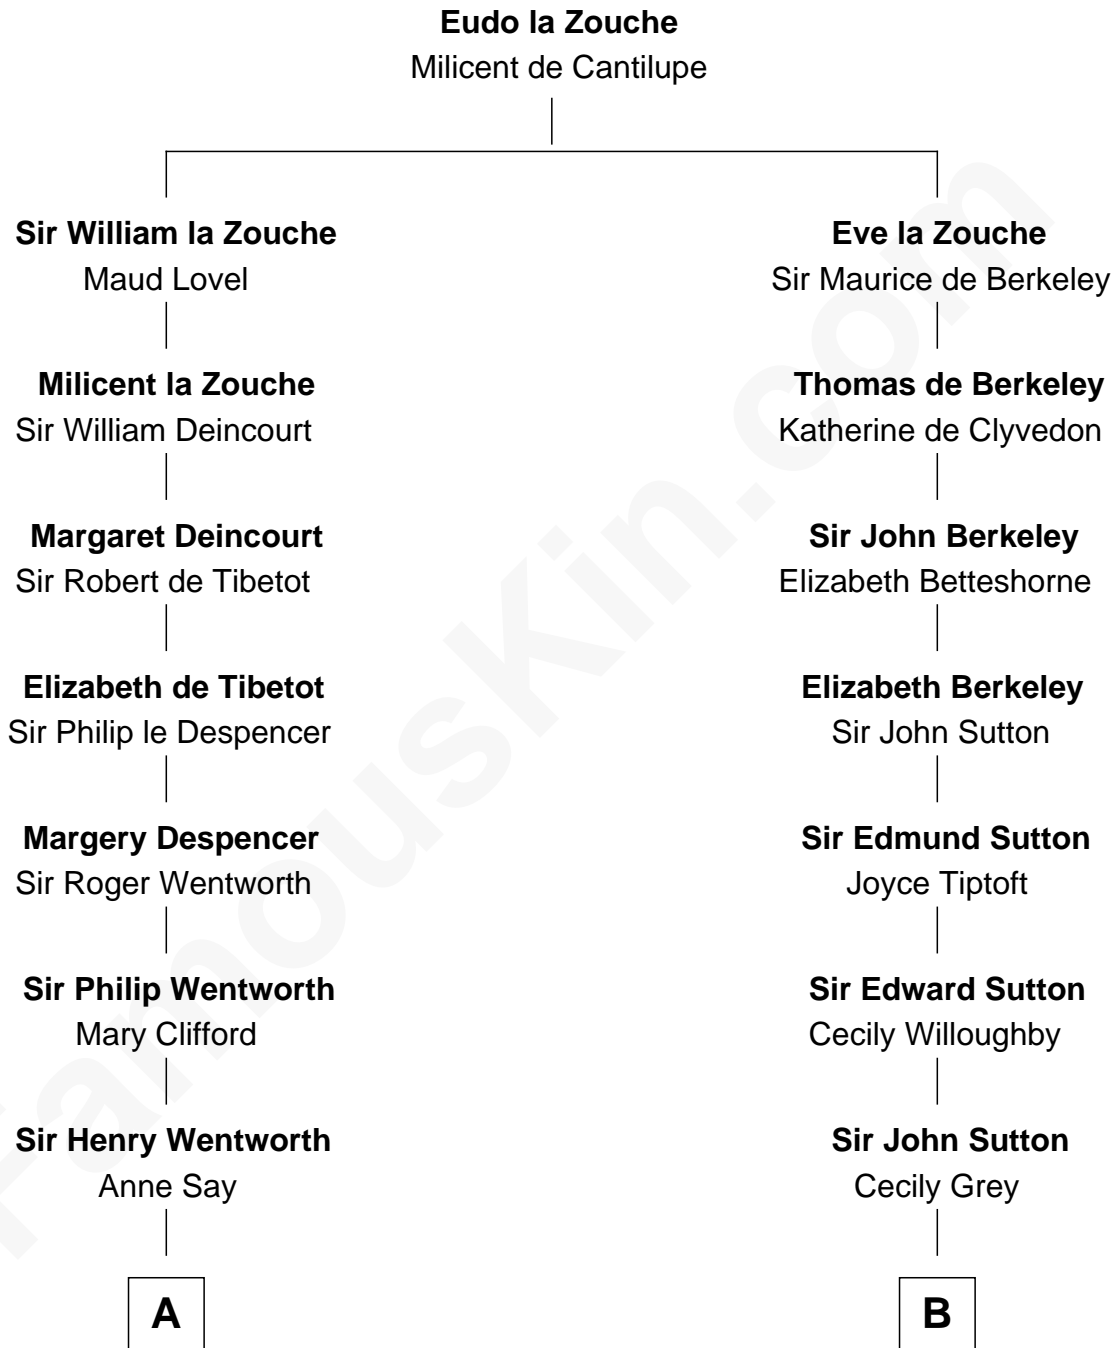

FamousKin.com

Relationship Chart of

Caesar Rodney

Signer of the Declaration of Independence

14th cousin 6 times removed of

Alan Ladd
Movie Actor

C

Alvaro Ladd
Nancy Shotwell

Oscar F. Ladd
Julia Henrietta Meigs

Alan Harwood Ladd
Selina Raleigh

Alan Ladd
Movie Actor

FamousKin.com