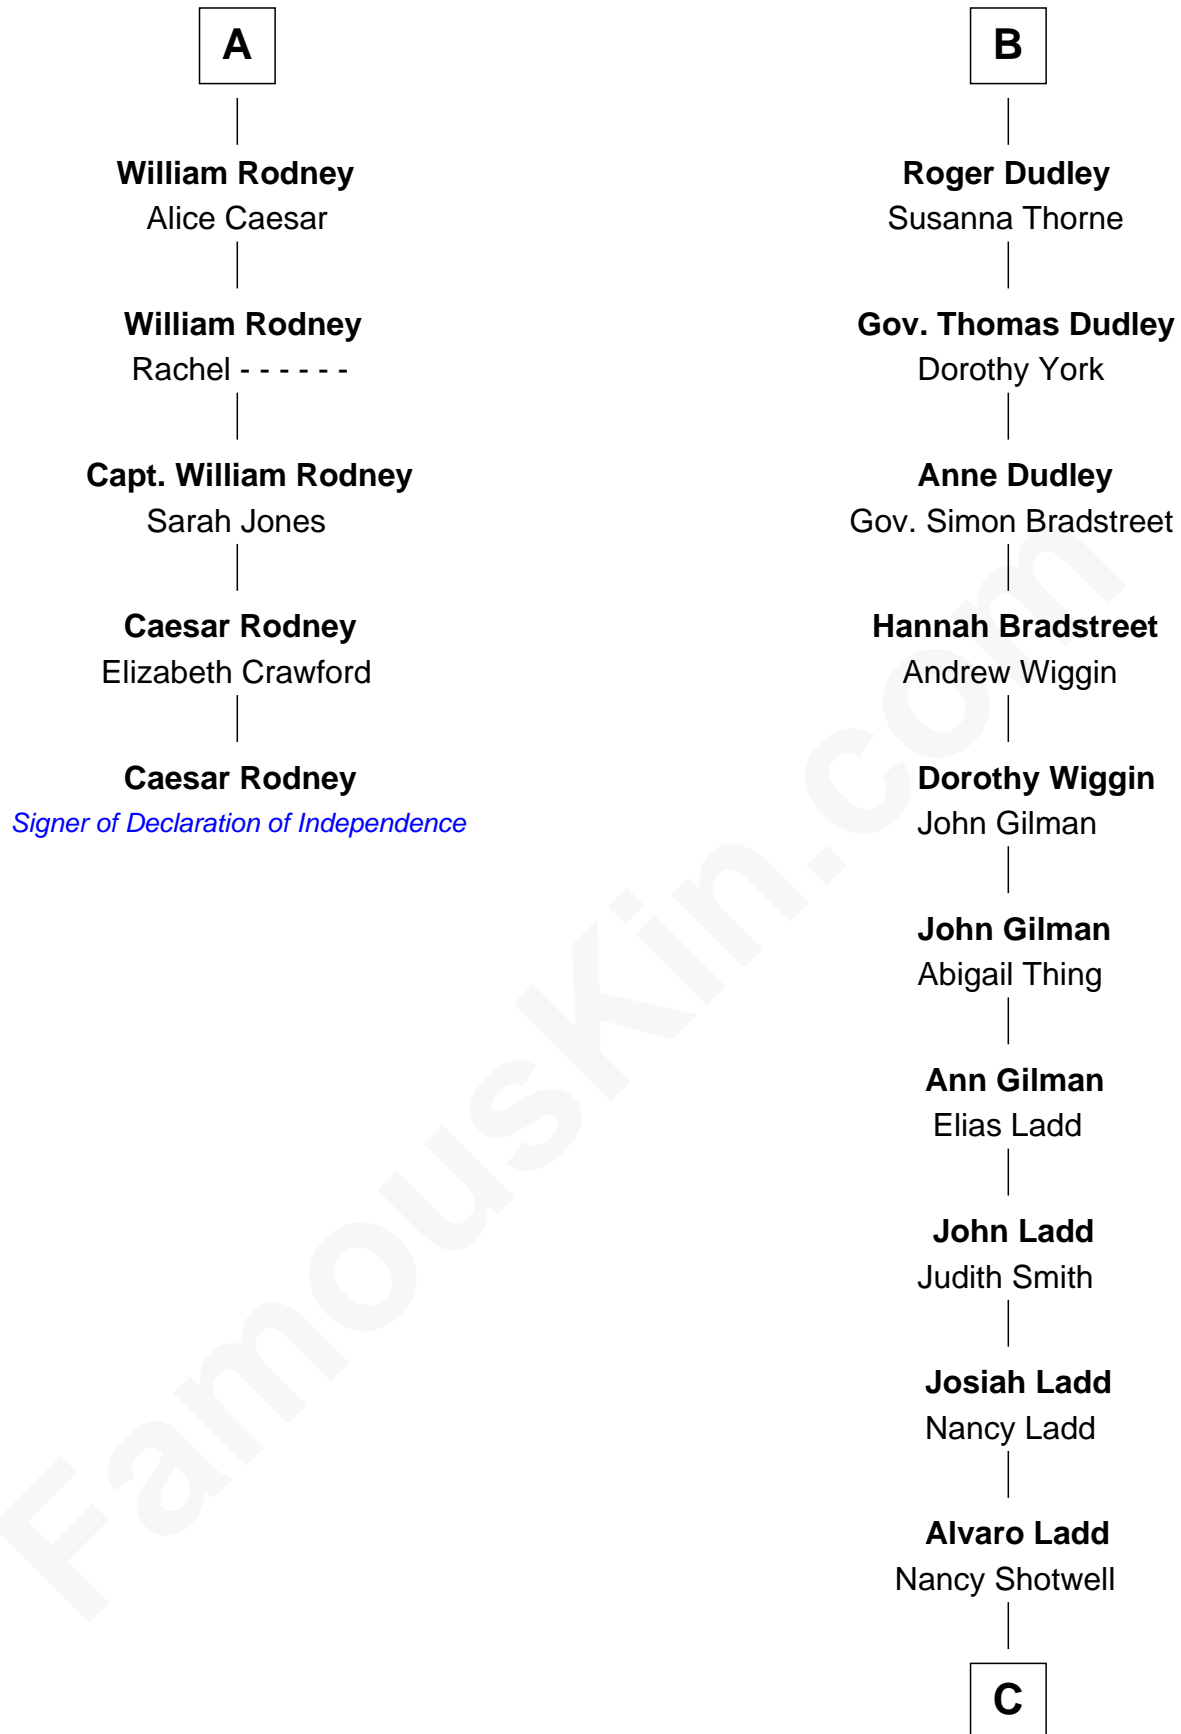

FamousKin.com

Relationship Chart of

Caesar Rodney

Signer of the Declaration of Independence

11th cousin 8 times removed of

Alan Ladd

Movie Actor

Sir Philip le Despencer

Elizabeth - - - - -

Sir Philip le Despencer

Elizabeth de Tibetot

Margery Despencer

Sir Roger Wentworth

Sir Philip Wentworth

Mary Clifford

Sir Henry Wentworth

Anne Say

Margery Wentworth

Sir John Seymour

Sir Henry Seymour

Barbara Morgan

Jane Seymour

Sir John Rodney

A

Sir Edward Sutton

Cecily Willoughby

Sir John Sutton

Cecily Grey

Sir Henry Dudley

- - - - - Ashton

Probable

B