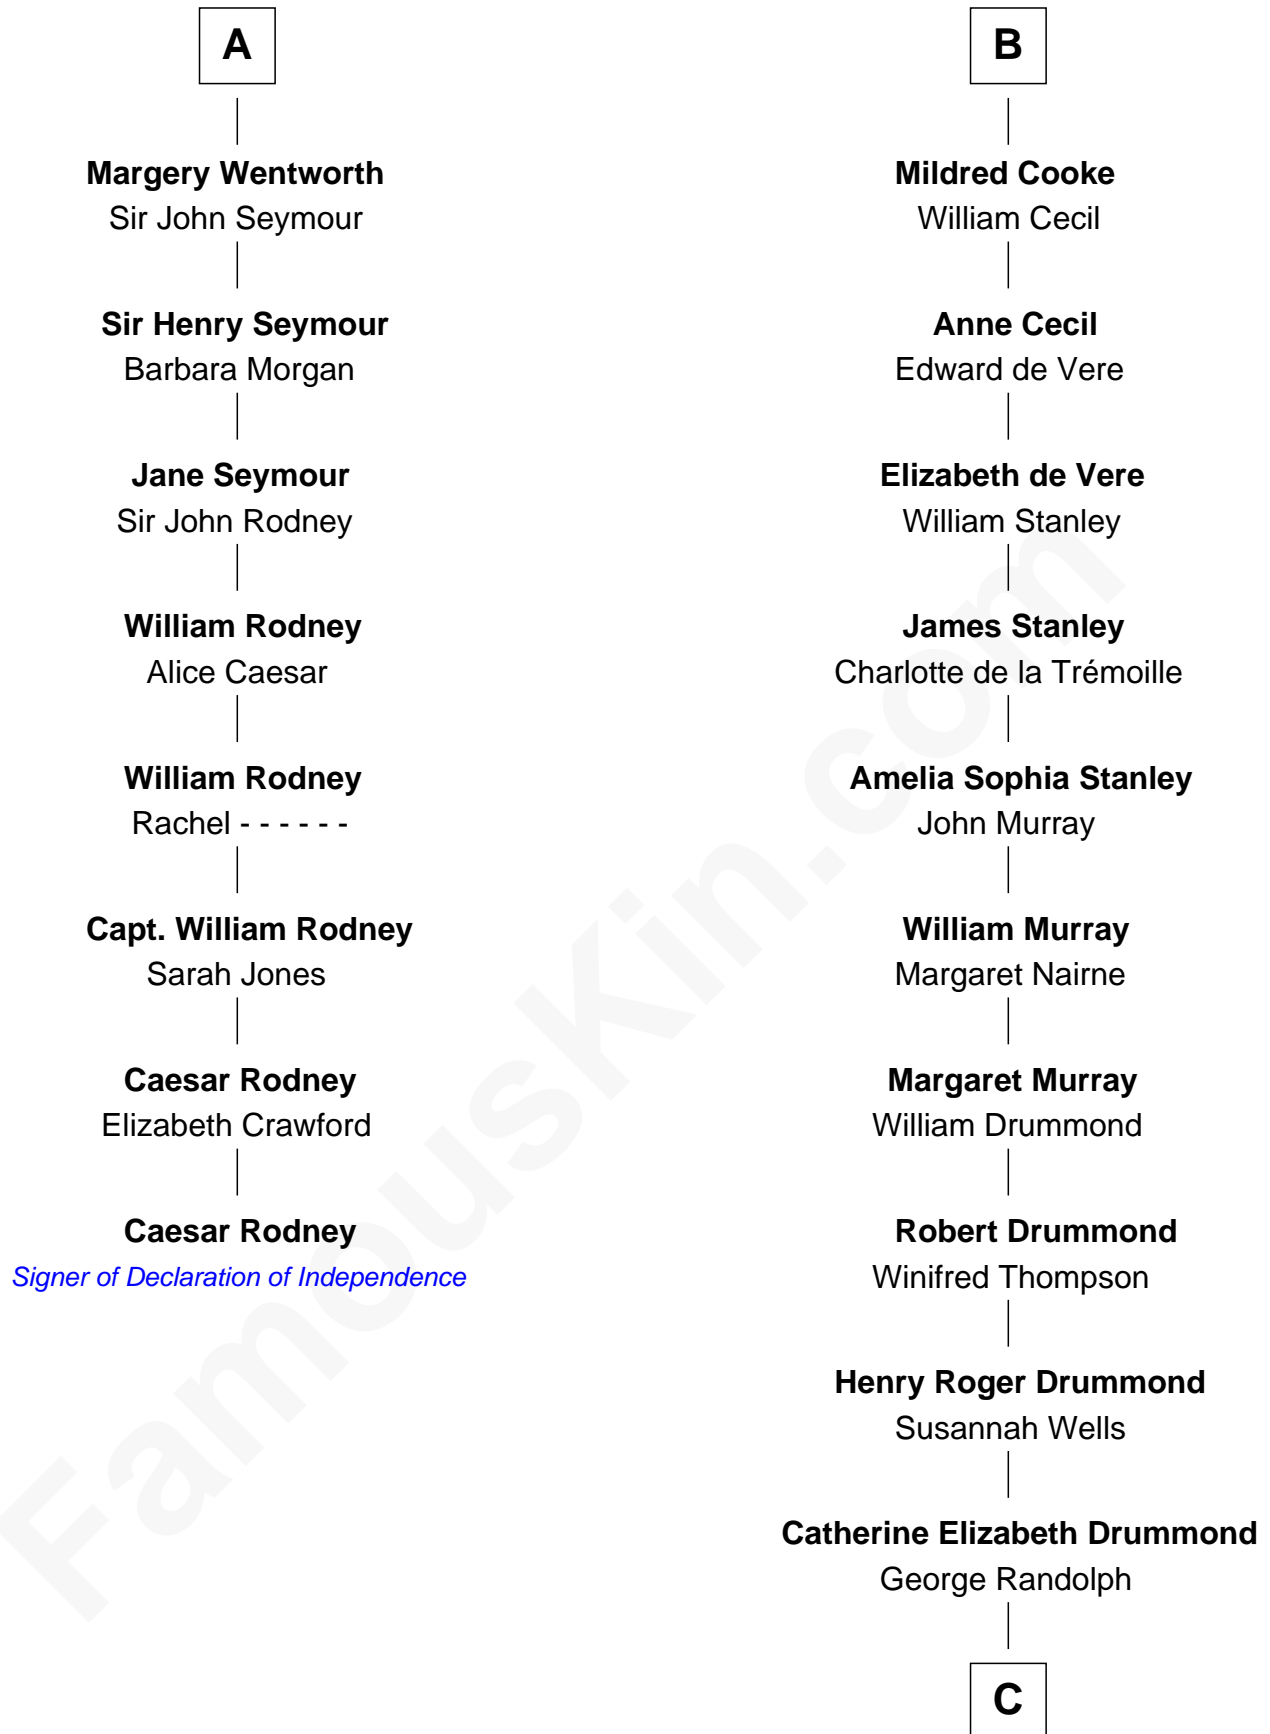

## Relationship Chart of

### Caesar Rodney

*Signer of the Declaration of Independence*

14th cousin 7 times removed of

**Hugh Grant**  
*Movie Actor*

**C**

**Cyril Randolph**

Frances Selina Hervey

**Felton George Randolph**