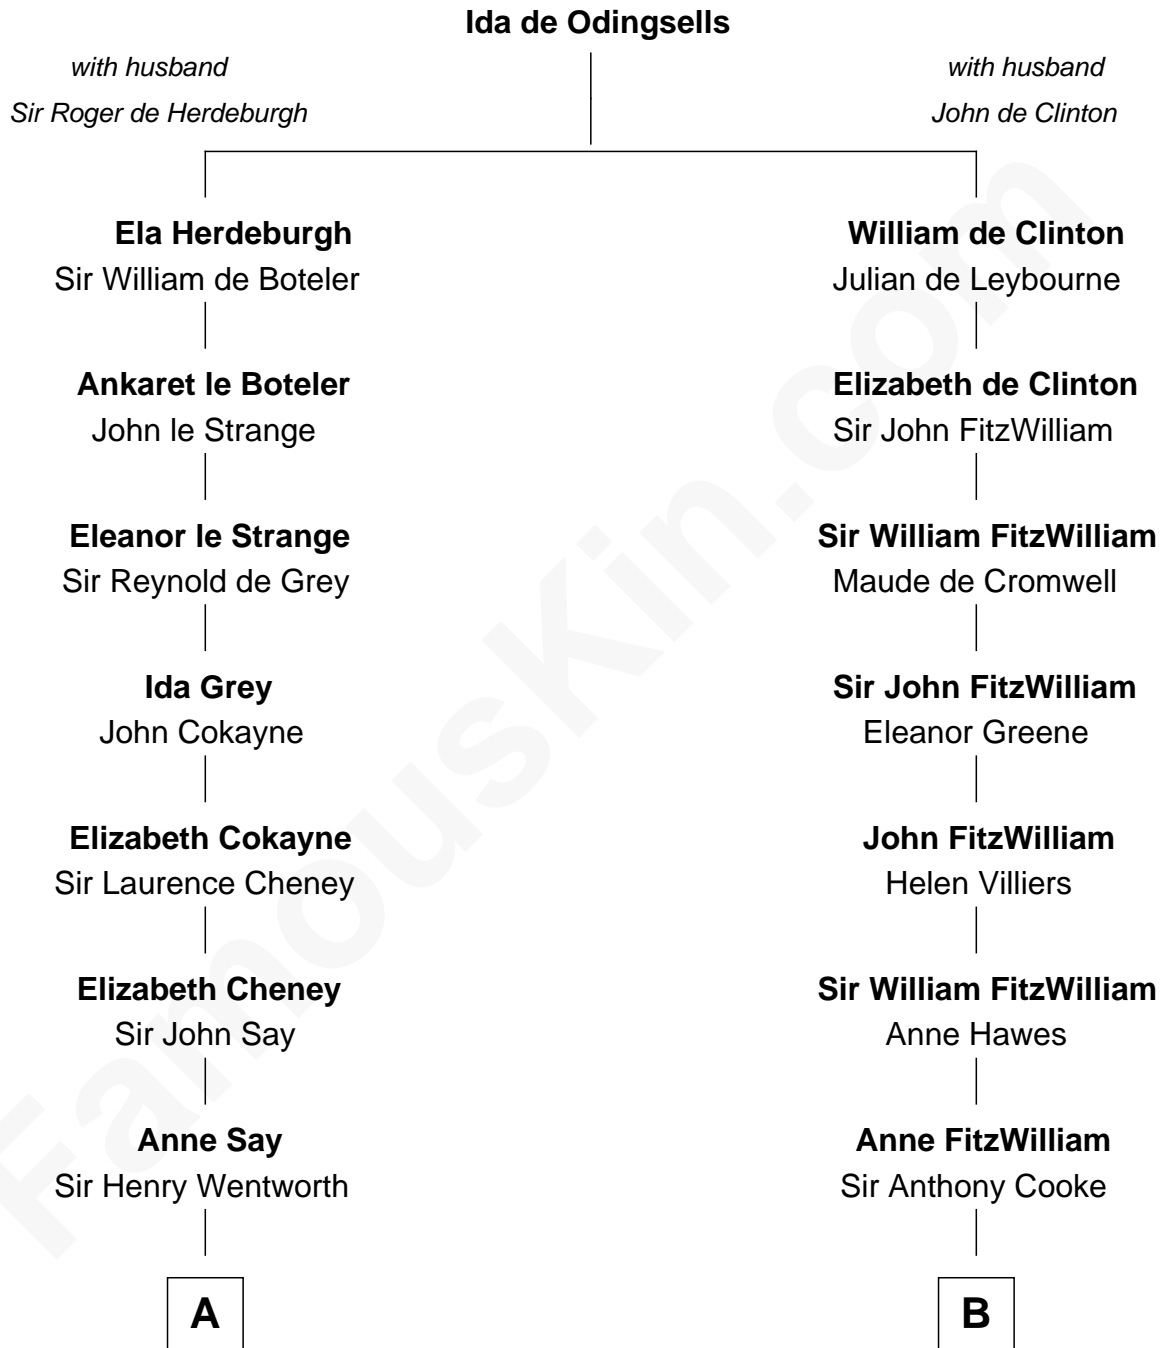

# FamousKin.com

## Relationship Chart of

### Caesar Rodney

*Signer of the Declaration of Independence*

14th cousin 7 times removed of

**Hugh Grant**  
*Movie Actor*

**C**

**Cyril Randolph**

Frances Selina Hervey

**Felton George Randolph**