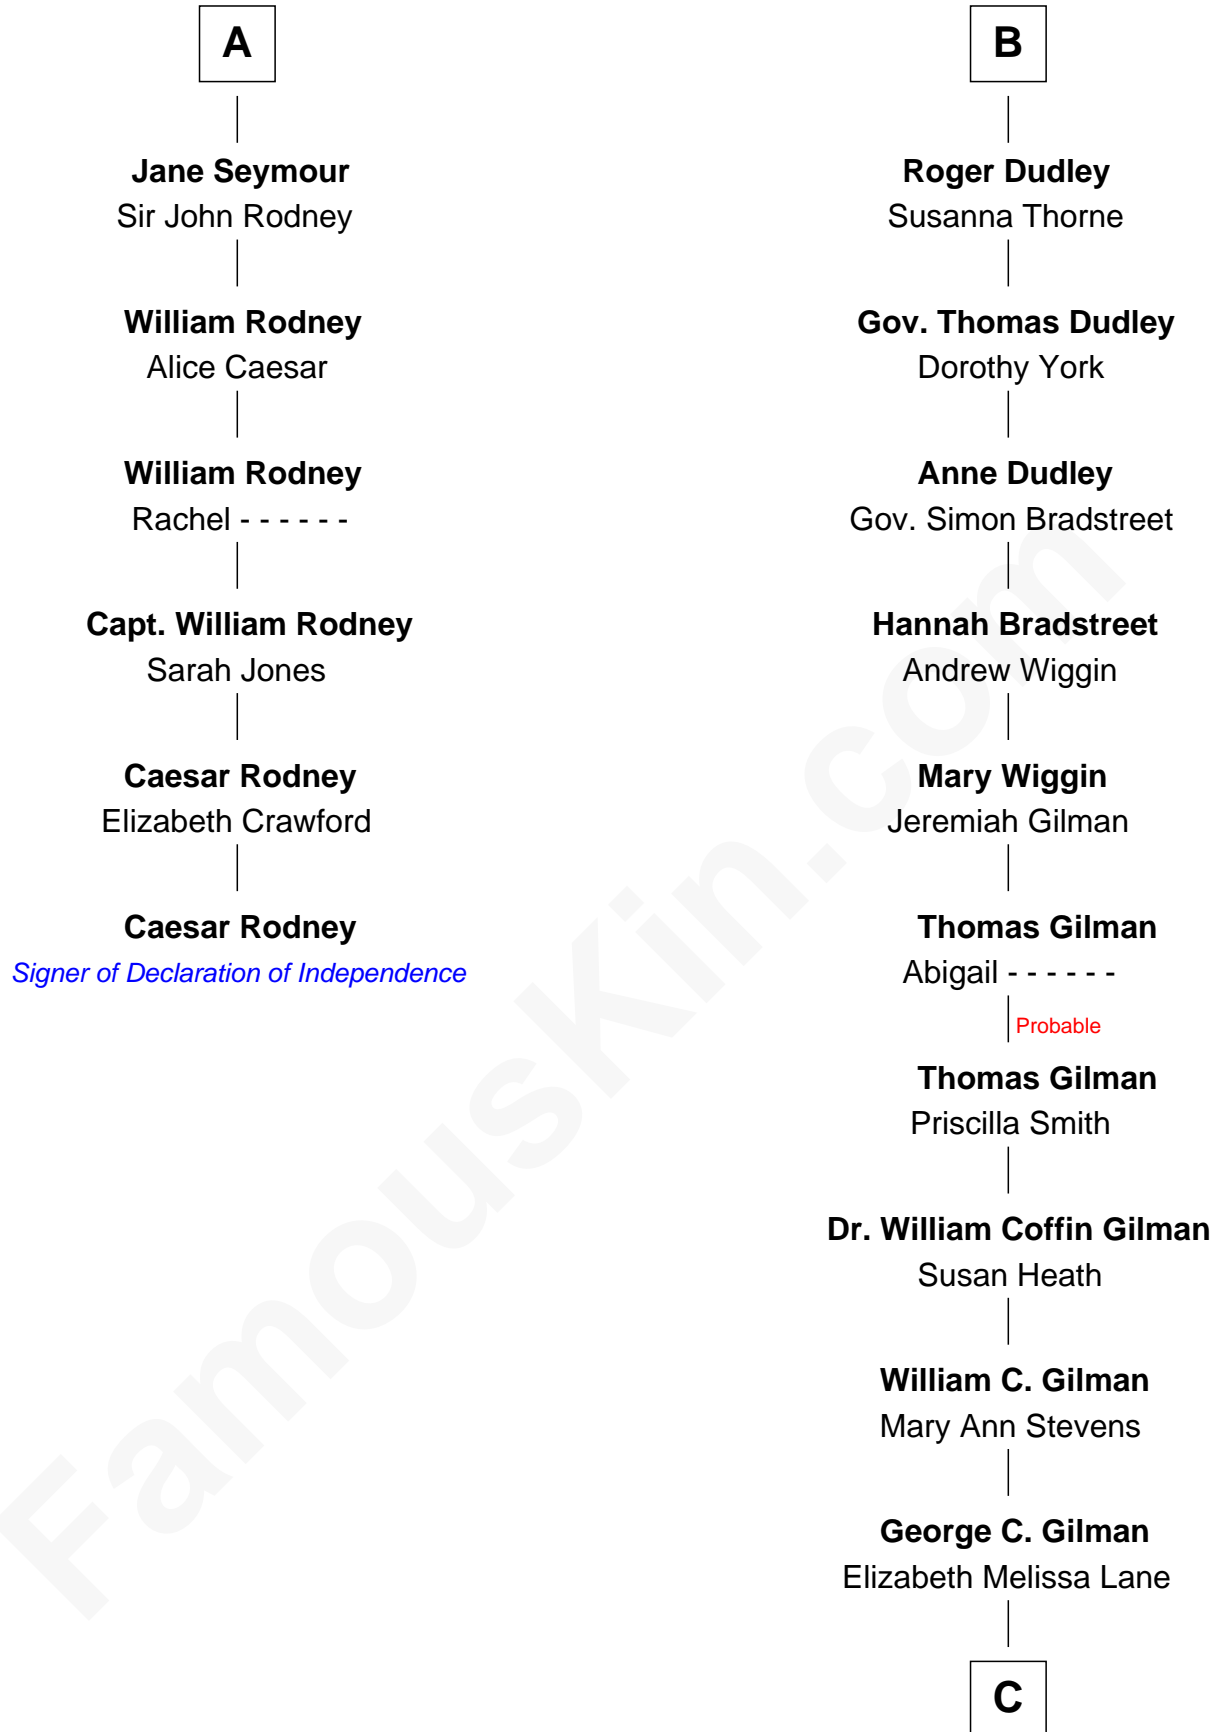

# FamousKin.com

## Relationship Chart of

### Caesar Rodney

*Signer of the Declaration of Independence*

12th cousin 7 times removed of

**George Hamilton**  
*TV and Movie Actor*

**Sir Ralph de Neville**  
Alice de Audley

C

**Lillian C. Gilman**

Harry Fuller Hamilton

**George William Hamilton**

Anne Lucille Stevens

**George Hamilton**

*TV and Movie Actor*

FamousKin.com