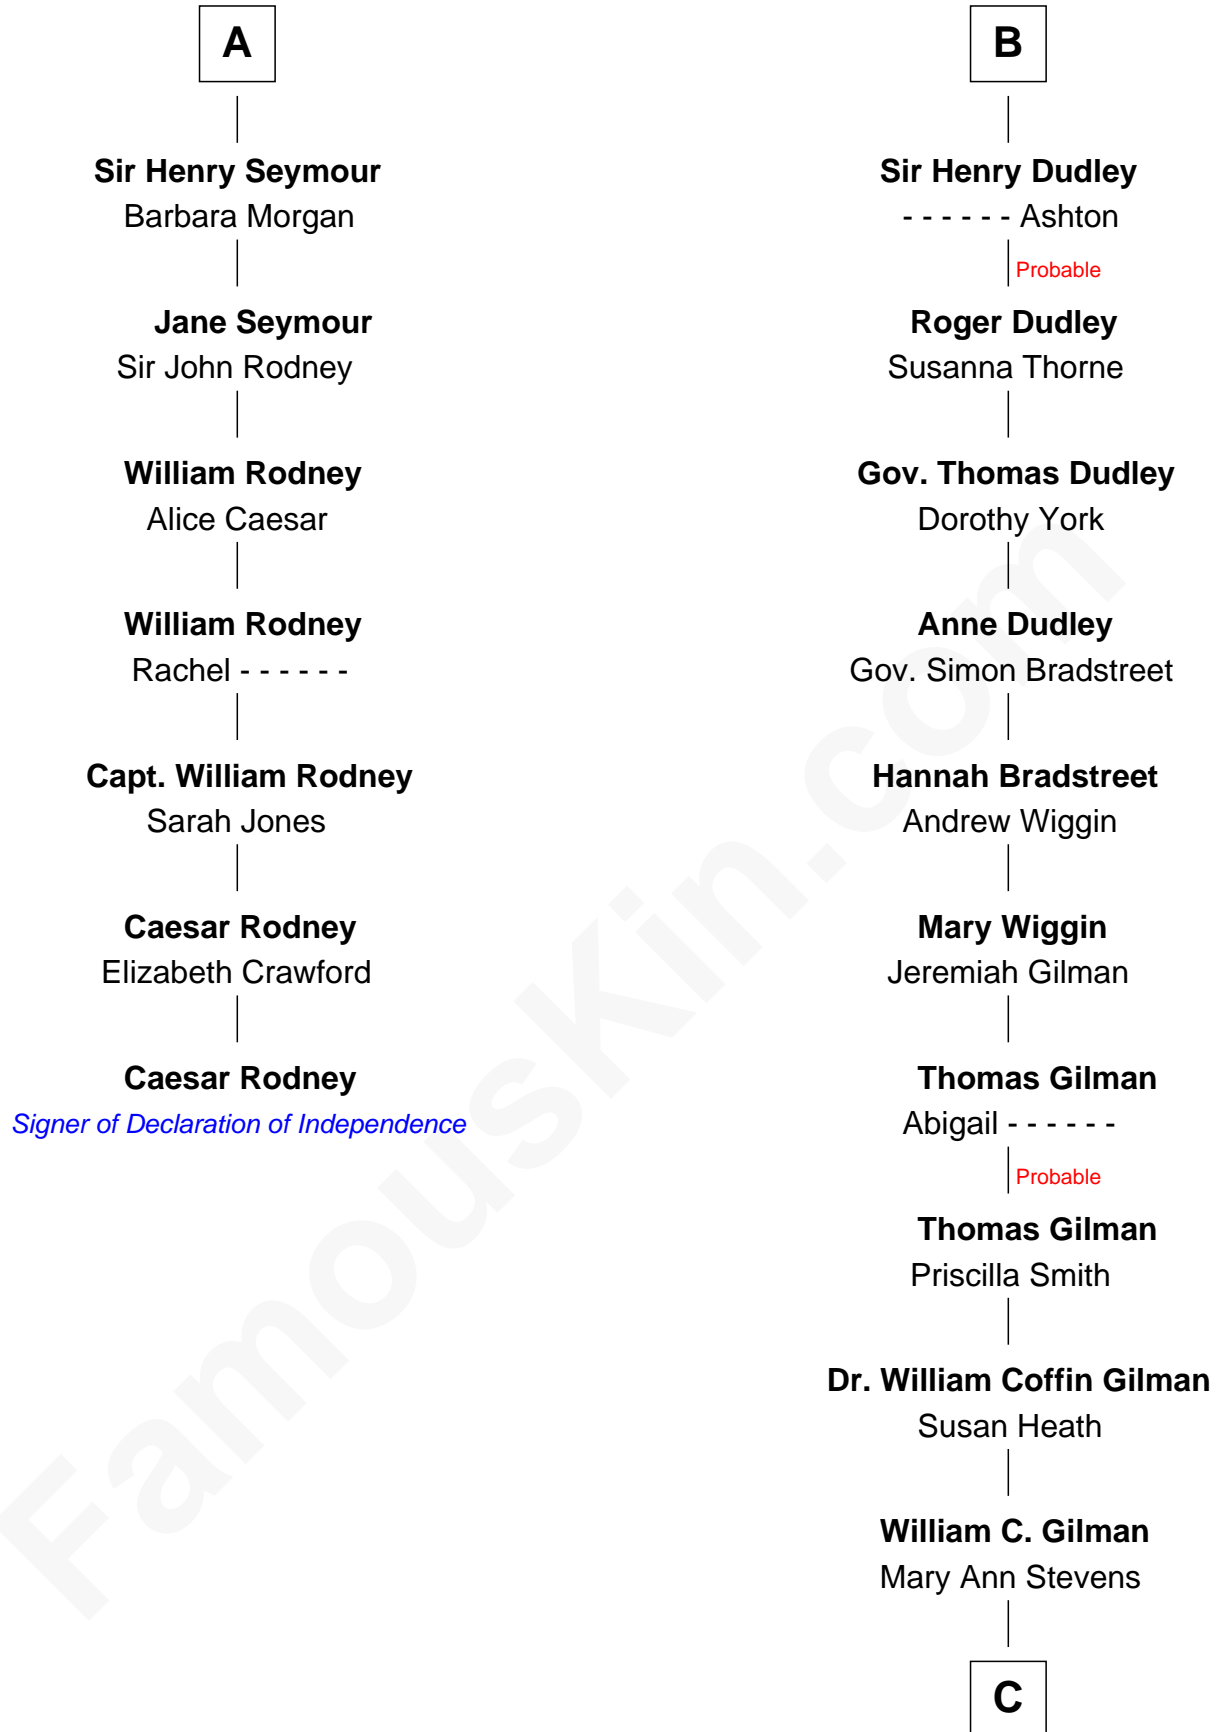

FamousKin.com

Relationship Chart of

Caesar Rodney

Signer of the Declaration of Independence

13th cousin 7 times removed of

George Hamilton
TV and Movie Actor

Henry Plantagenet
Maud de Chaworth

Mary Plantagenet
Henry de Percy

Sir Henry Percy
Margaret de Neville

Sir Henry Percy
Elizabeth Mortimer

Elizabeth Percy
Sir John Clifford

Mary Clifford
Sir Philip Wentworth

Sir Henry Wentworth
Anne Say

Margery Wentworth
Sir John Seymour

A

Eleanor Plantagenet
Richard Fitzalan

Alice Fitzalan
Sir Thomas de Holand

Eleanor Holand
Edward Cherleton

Joyce Cherleton
Sir John Tiptoft

Joyce Tiptoft
Sir Edmund Sutton

Sir Edward Sutton
Cecily Willoughby

Sir John Sutton
Cecily Grey

B

C