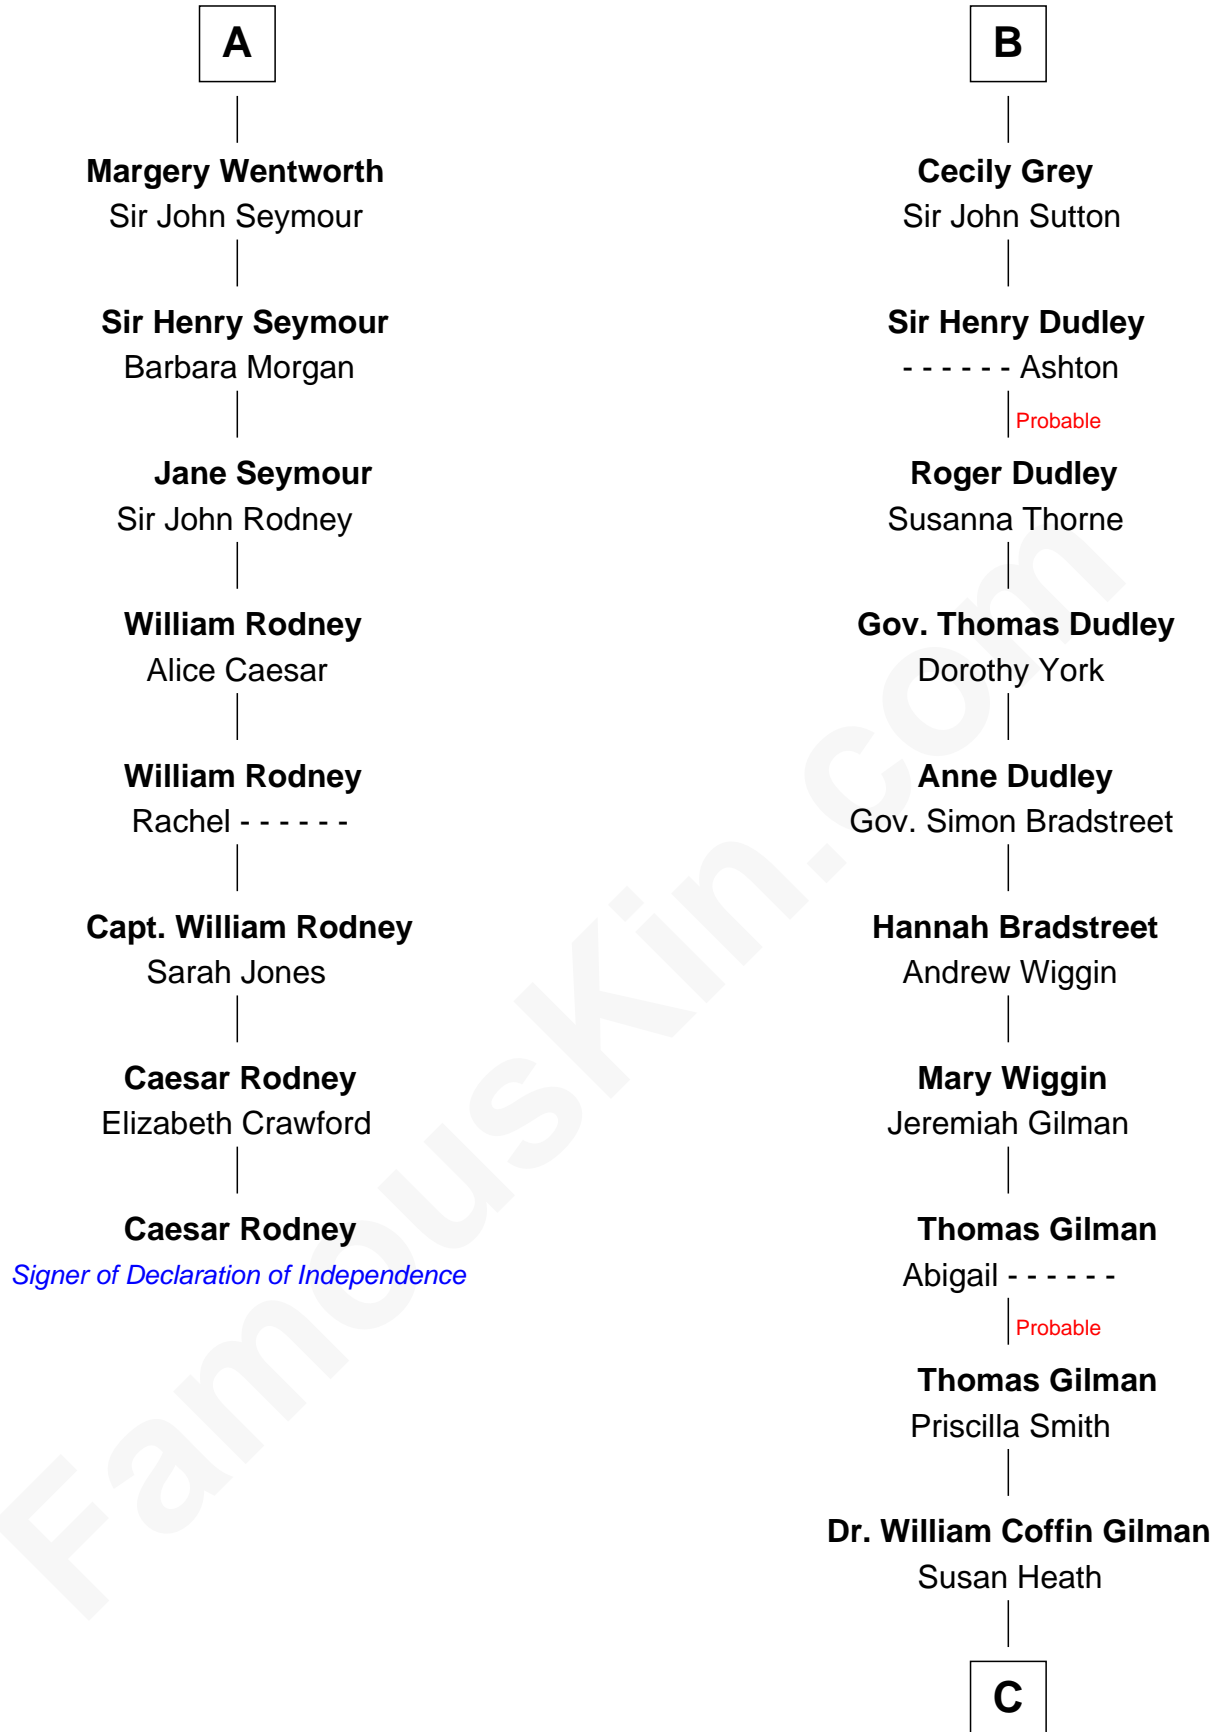

FamousKin.com

Relationship Chart of

Caesar Rodney

Signer of the Declaration of Independence

14th cousin 7 times removed of

George Hamilton
TV and Movie Actor

C

William C. Gilman

Mary Ann Stevens

George C. Gilman

Elizabeth Melissa Lane

Lillian C. Gilman

Harry Fuller Hamilton

George William Hamilton

Anne Lucille Stevens

George Hamilton