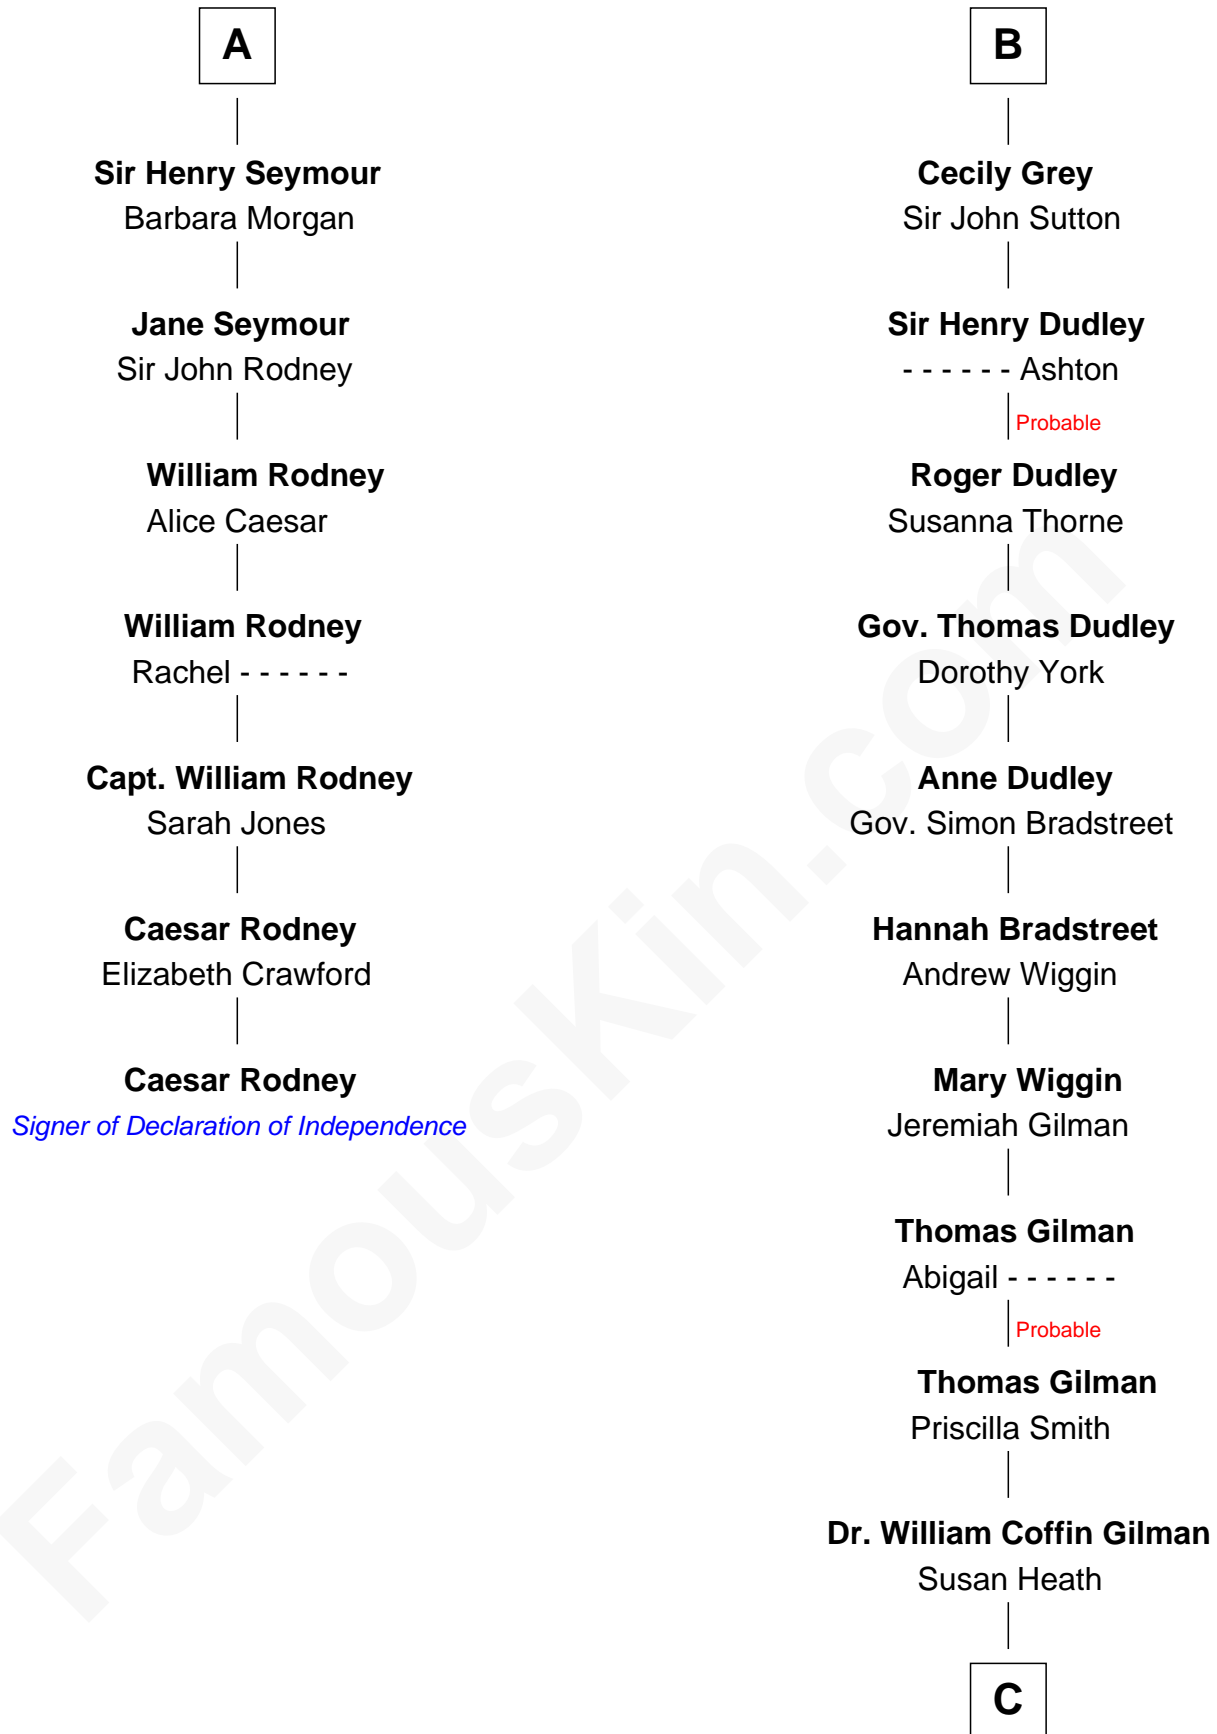

FamousKin.com

Relationship Chart of

Caesar Rodney

Signer of the Declaration of Independence

13th cousin 8 times removed of

George Hamilton
TV and Movie Actor

Bartholomew de Badlesmere

Margaret de Clare

Margaret de Badlesmere

Sir John de Tibetot

Sir Robert de Tibetot

Margaret Deincourt

Elizabeth de Tibetot

Sir Philip le Despencer

Margery Despencer

Sir Roger Wentworth

Elizabeth Harington

William Bonville

Katherine Neville

Cecily Bonville

Thomas Grey

B

C

William C. Gilman

Mary Ann Stevens

George C. Gilman

Elizabeth Melissa Lane

Lillian C. Gilman

Harry Fuller Hamilton

George William Hamilton

Anne Lucille Stevens

George Hamilton