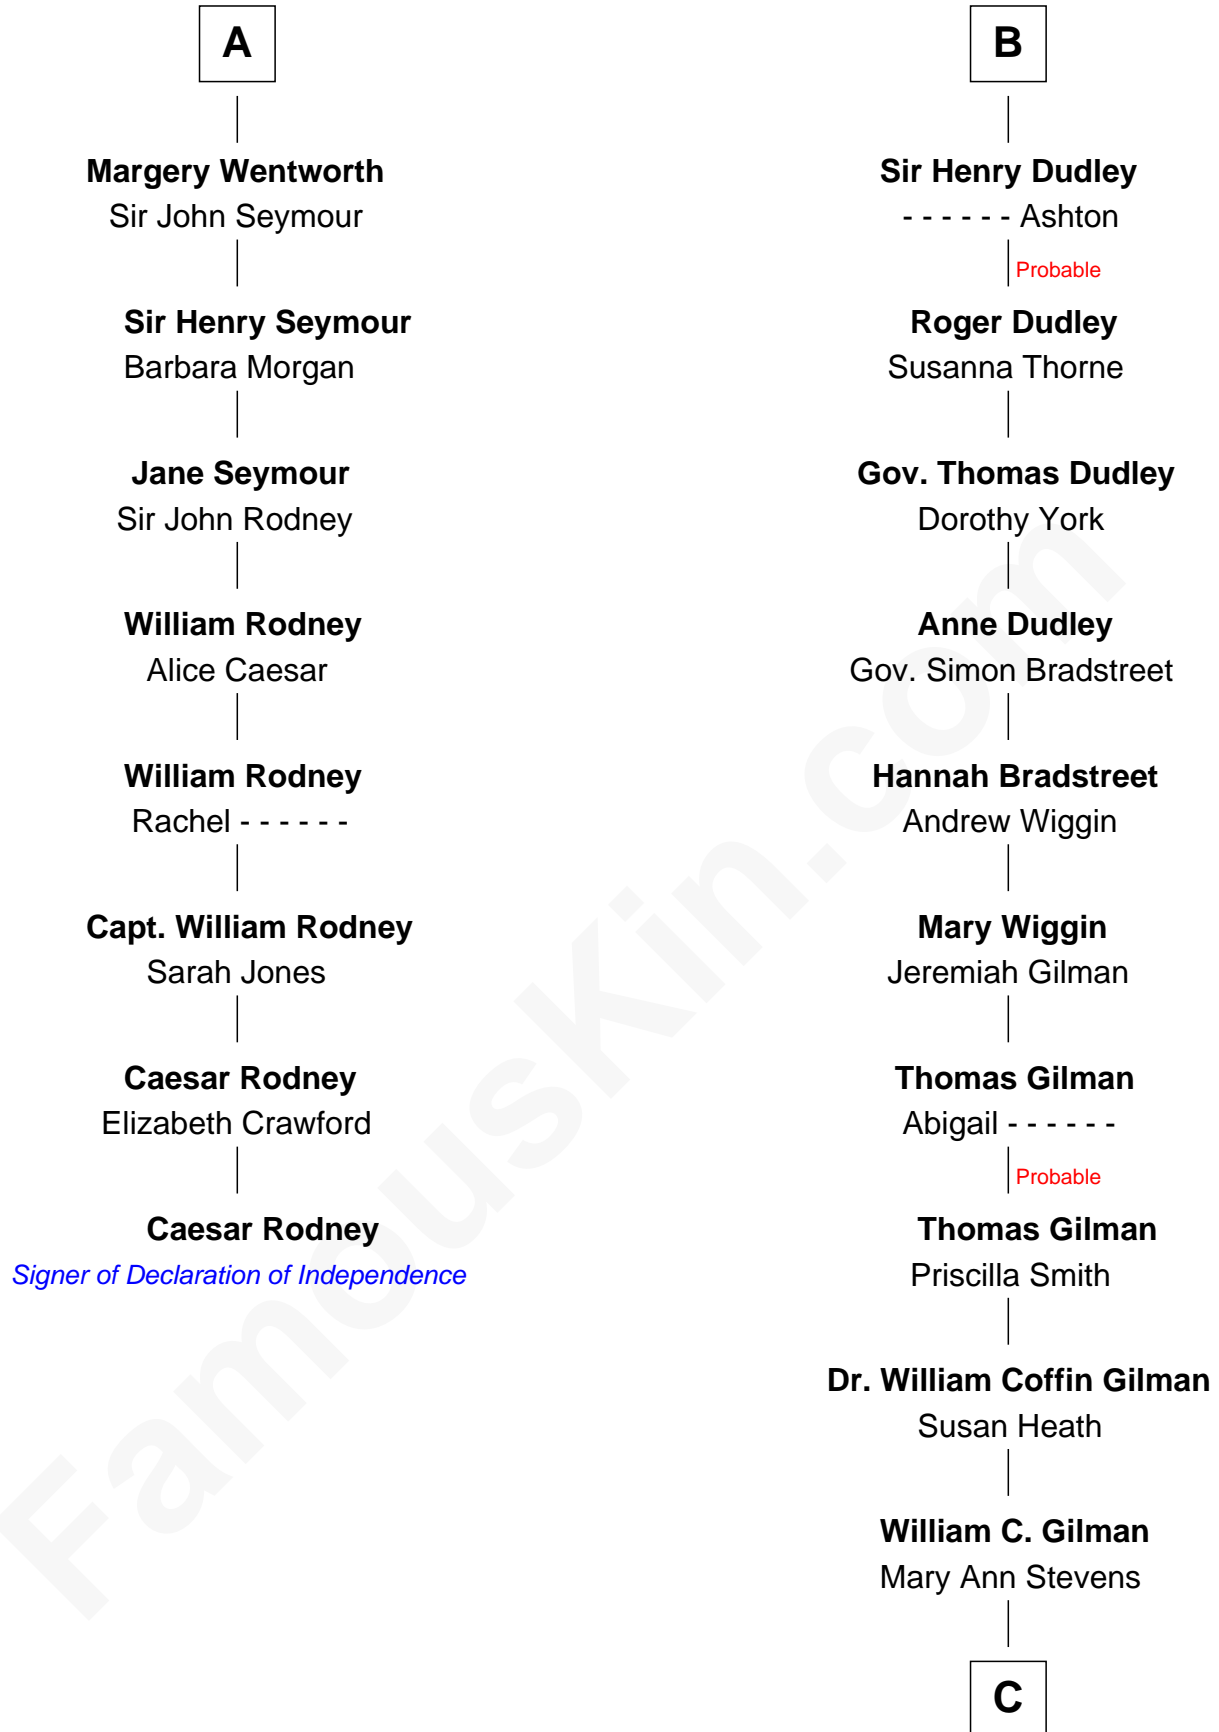

FamousKin.com

Relationship Chart of

Caesar Rodney

Signer of the Declaration of Independence

14th cousin 6 times removed of

George Hamilton
TV and Movie Actor

C

George C. Gilman
Elizabeth Melissa Lane

Lillian C. Gilman
Harry Fuller Hamilton

George William Hamilton
Anne Lucille Stevens

George Hamilton
TV and Movie Actor