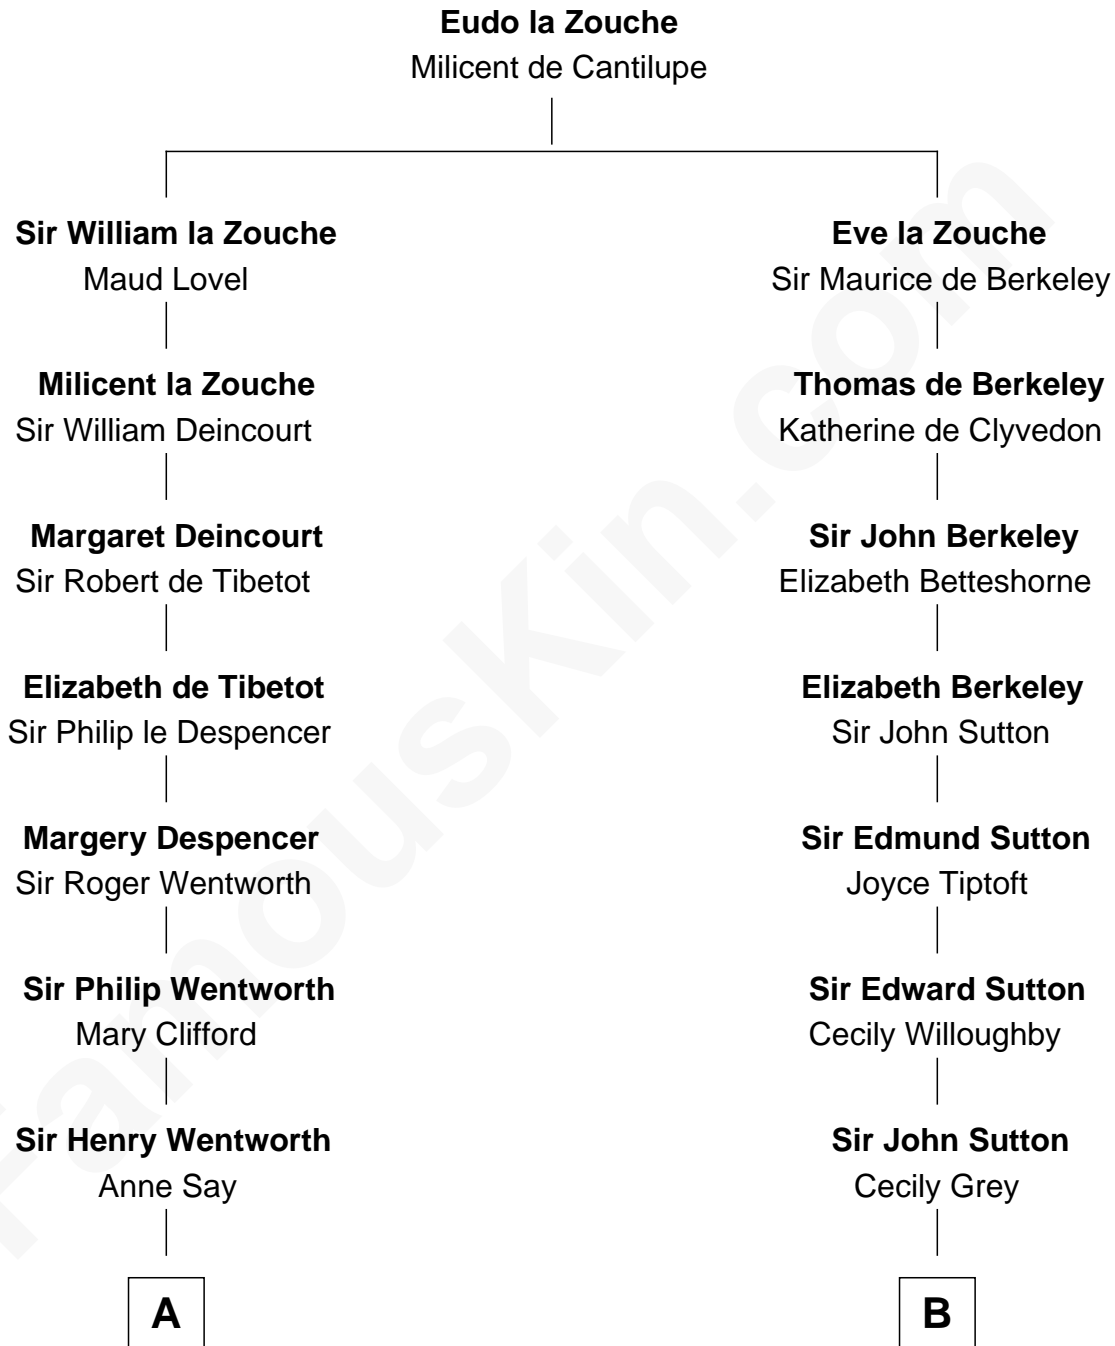

FamousKin.com

Relationship Chart of

Caesar Rodney

Signer of the Declaration of Independence

14th cousin 6 times removed of

George Hamilton
TV and Movie Actor

C

George C. Gilman
Elizabeth Melissa Lane