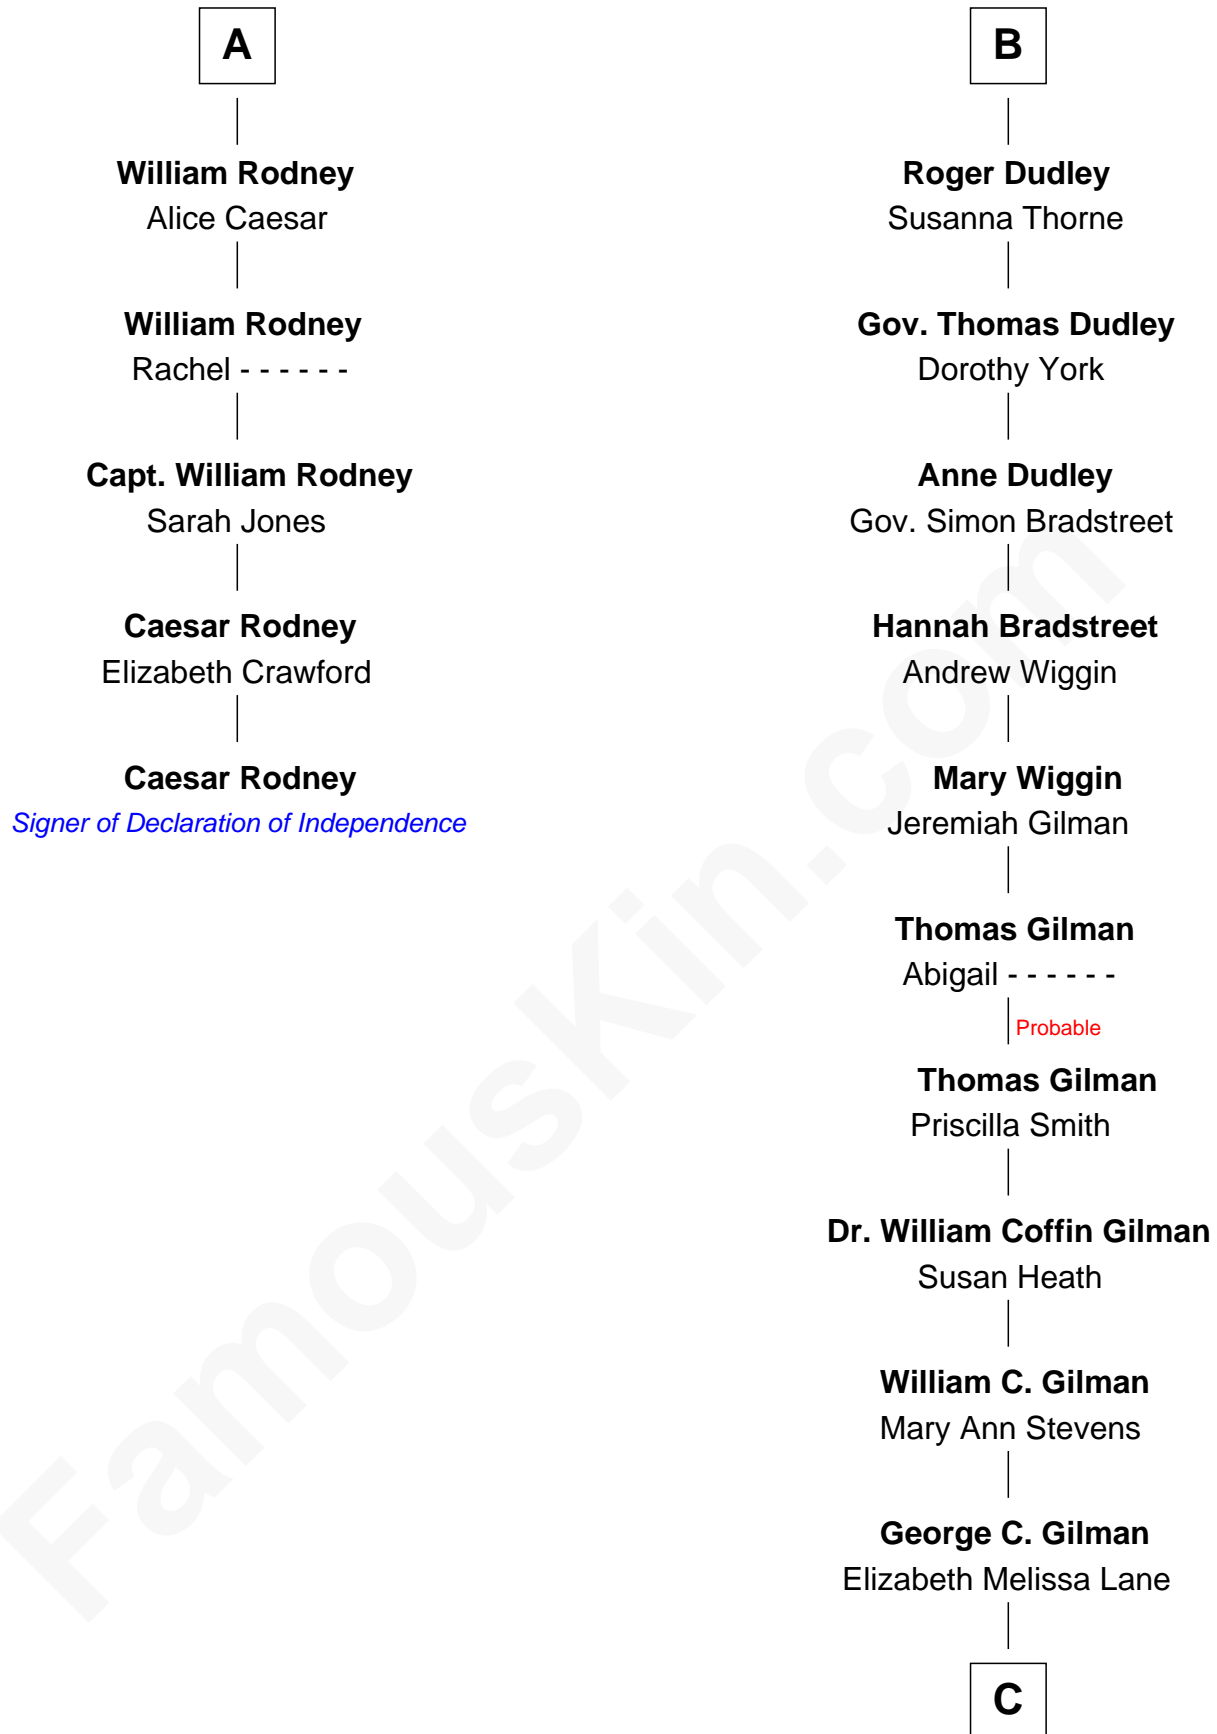

FamousKin.com

Relationship Chart of

Caesar Rodney

Signer of the Declaration of Independence

11th cousin 8 times removed of

George Hamilton
TV and Movie Actor

Sir Philip le Despencer
Elizabeth - - - - -

Sir Philip le Despencer
Elizabeth de Tibetot

Margery Despencer
Sir Roger Wentworth

Sir Philip Wentworth
Mary Clifford

Sir Henry Wentworth
Anne Say

Margery Wentworth
Sir John Seymour

Sir Henry Seymour
Barbara Morgan

Jane Seymour
Sir John Rodney

A

Alice le Despenser
Sir John Sutton

Sir John Sutton
Constance Blount

Sir John Sutton
Elizabeth Berkeley

Sir Edmund Sutton
Joyce Tiptoft

Sir Edward Sutton
Cecily Willoughby

Sir John Sutton
Cecily Grey

Sir Henry Dudley
- - - - - Ashton

Probable

B

C

Lillian C. Gilman

Harry Fuller Hamilton

George William Hamilton

Anne Lucille Stevens

George Hamilton

TV and Movie Actor