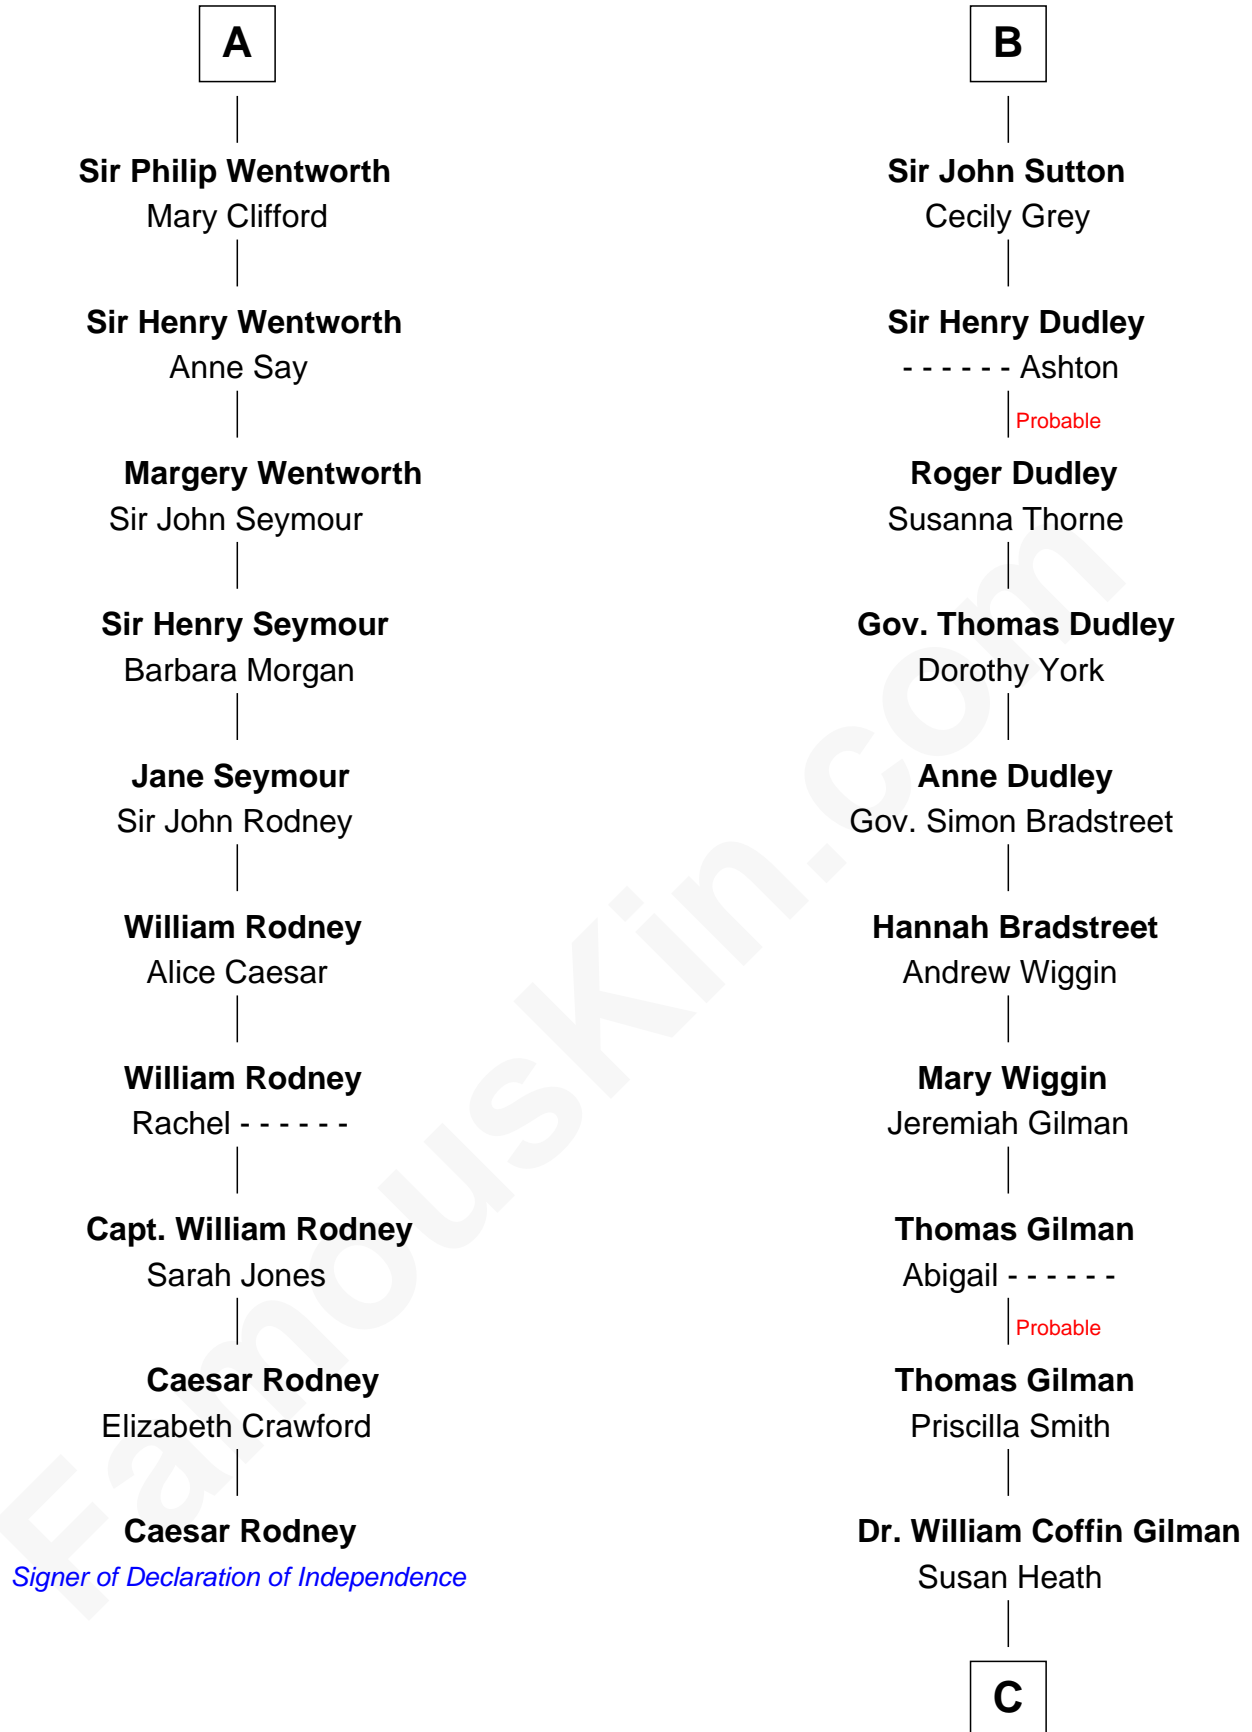

FamousKin.com

Relationship Chart of

Caesar Rodney

Signer of the Declaration of Independence

16th cousin 5 times removed of

George Hamilton
TV and Movie Actor

Sir William de Ferrers

with wife
Sibyl Marshal

Sir William Deincourt
Milicent la Zouche

Sir John Berkeley
Elizabeth Betteshorne

Margaret Deincourt
Sir Robert de Tibetot

Elizabeth Berkeley
Sir John Sutton

Elizabeth de Tibetot
Sir Philip le Despencer

Sir Edmund Sutton
Joyce Tiptoft

Margery Despencer
Sir Roger Wentworth

Sir Edward Sutton
Cecily Willoughby

A

B

C

William C. Gilman

Mary Ann Stevens

George C. Gilman