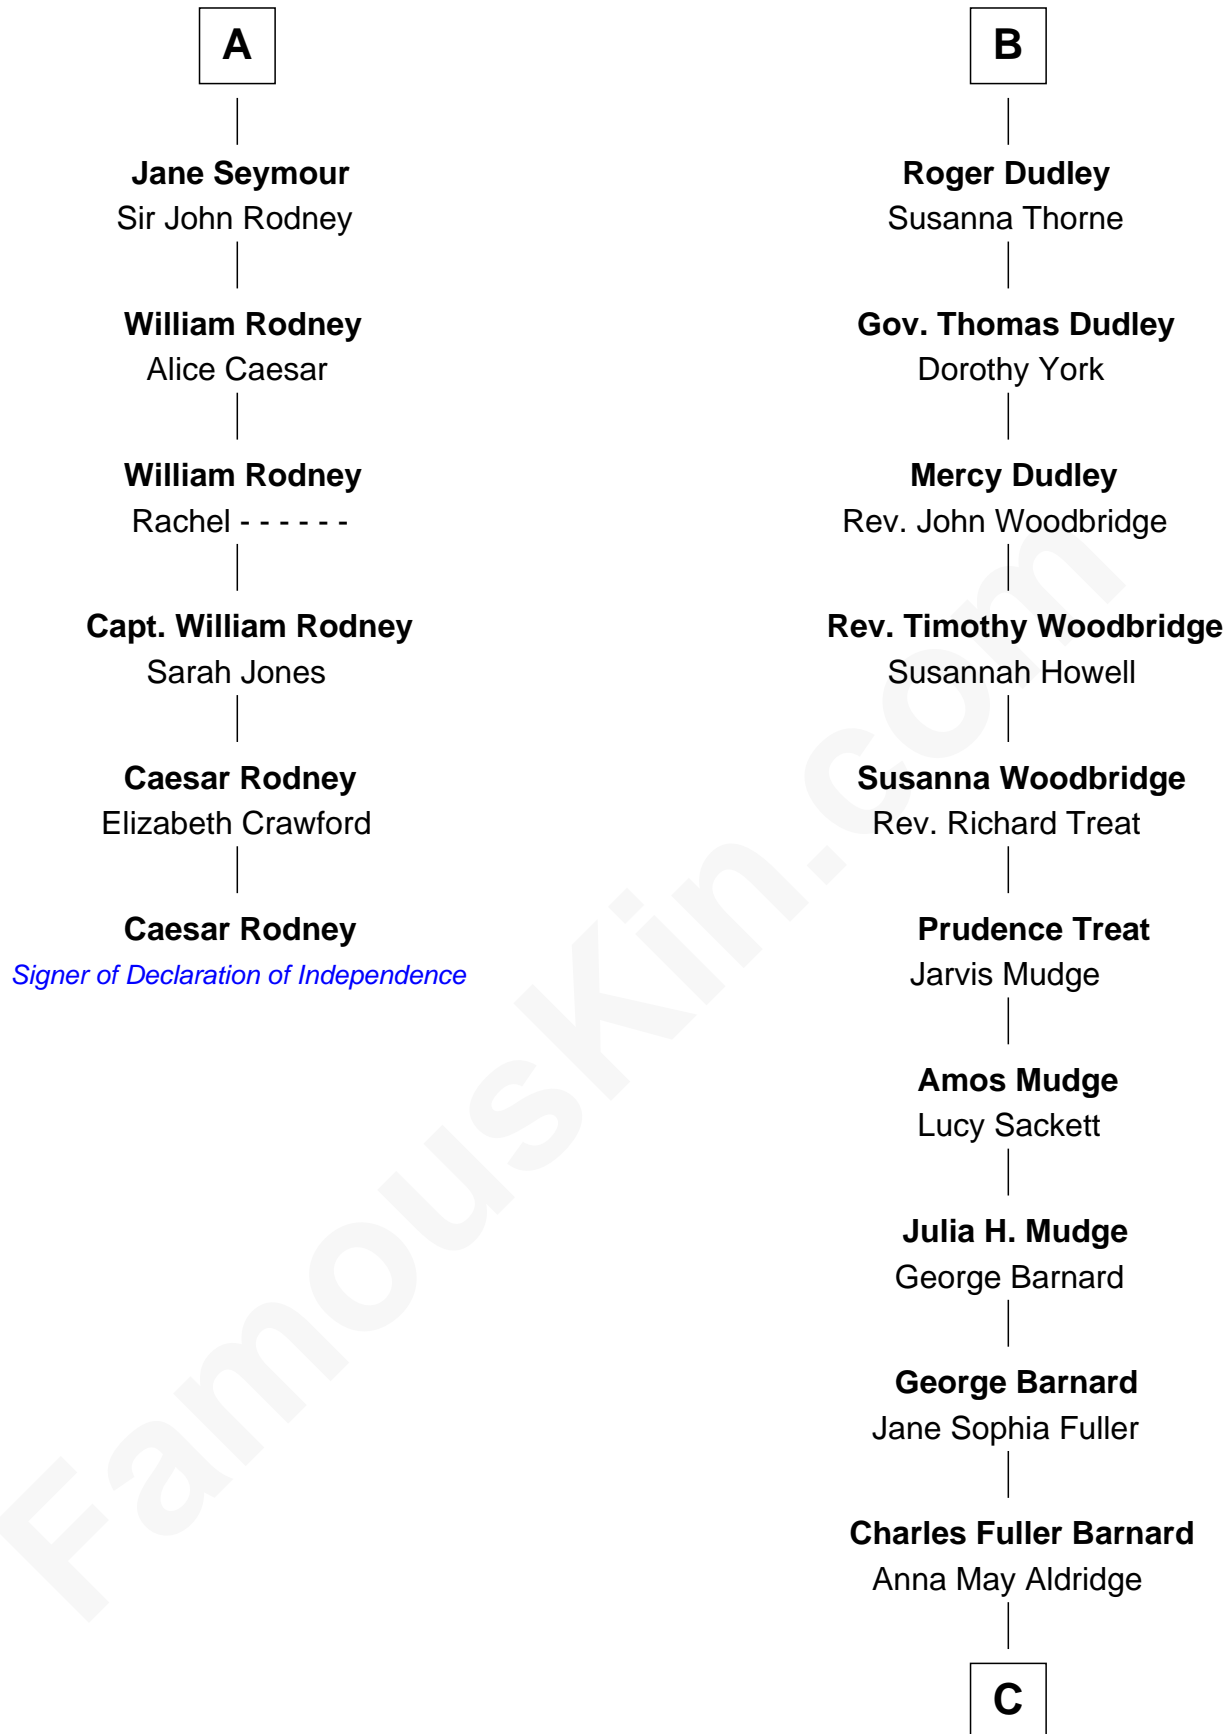

FamousKin.com

Relationship Chart of

Caesar Rodney

Signer of the Declaration of Independence

12th cousin 6 times removed of

Dick Clark

Radio and TV Host

Sir Ralph de Neville

Sir Philip Wentworth

Sir Henry Wentworth

Anne Say

Margery Wentworth

Sir John Seymour

Sir Henry Seymour

Barbara Morgan

A

Sir John de Neville

Maude de Percy

Sir Ralph Neville

Joan Beaufort

Katherine Neville

Sir Thomas Strangeways

Joan Strangeways

Sir William Willoughby

Cecily Willoughby

Sir Edward Sutton

Sir John Sutton

Cecily Grey

Sir Henry Dudley

----- Ashton

Probable

B