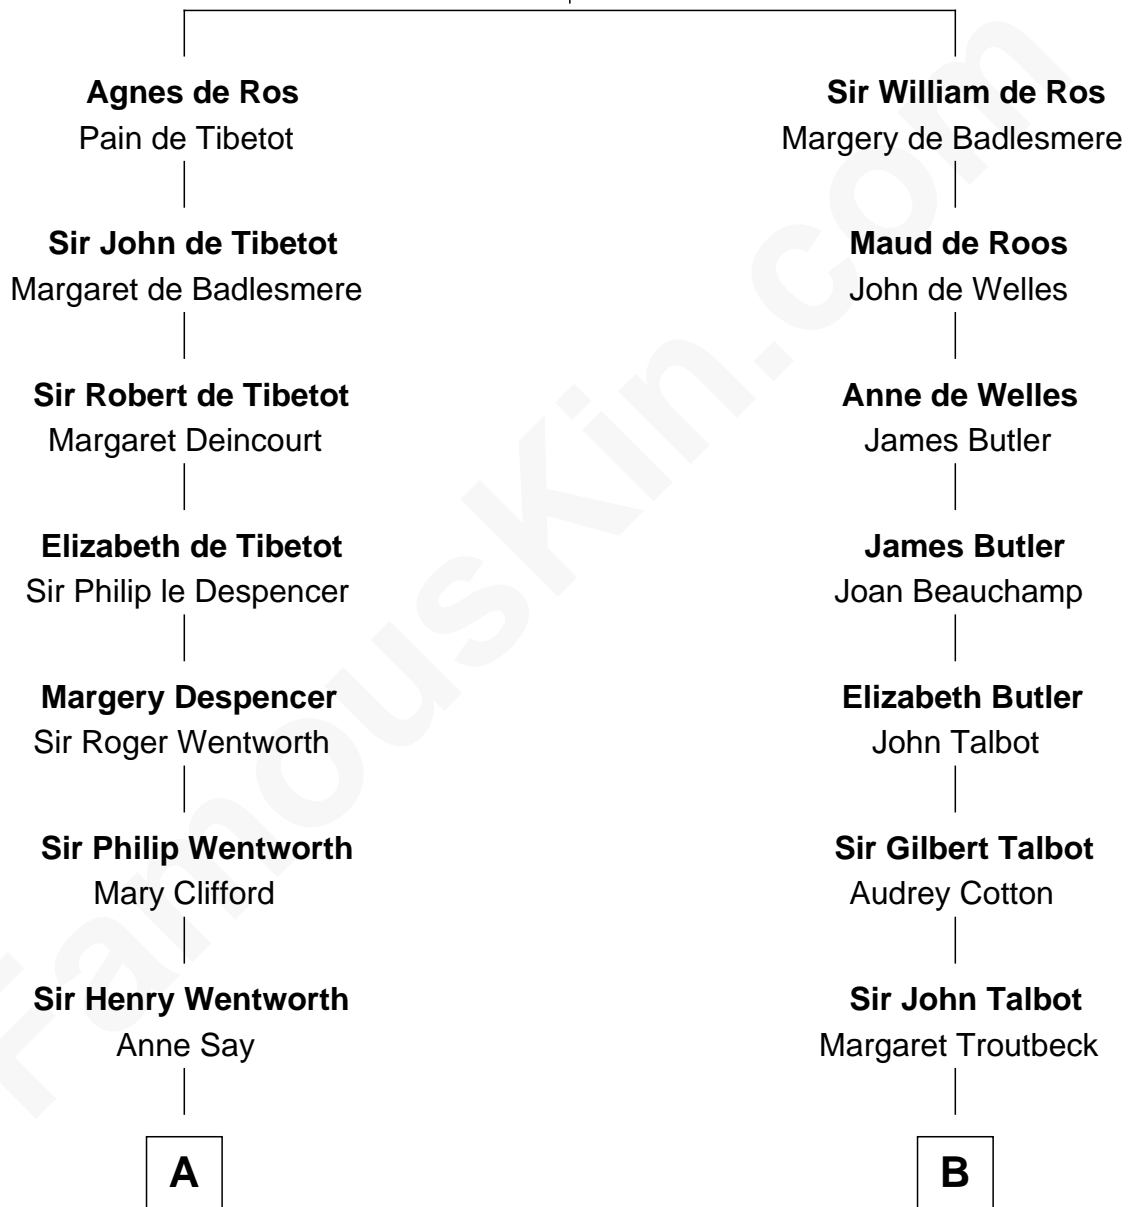

## Relationship Chart of

### Caesar Rodney

*Signer of the Declaration of Independence*

**14th cousin 6 times removed of**

**Dick Clark**

*Radio and TV Host*

**William de Ros**  
Maude de Vaux

**C**

**George Barnard**

Jane Sophia Fuller

**Charles Fuller Barnard**

Anna May Aldridge

**Julia Fuller Barnard**

Richard Augustus Clark

**Dick Clark**

*Radio and TV Host*