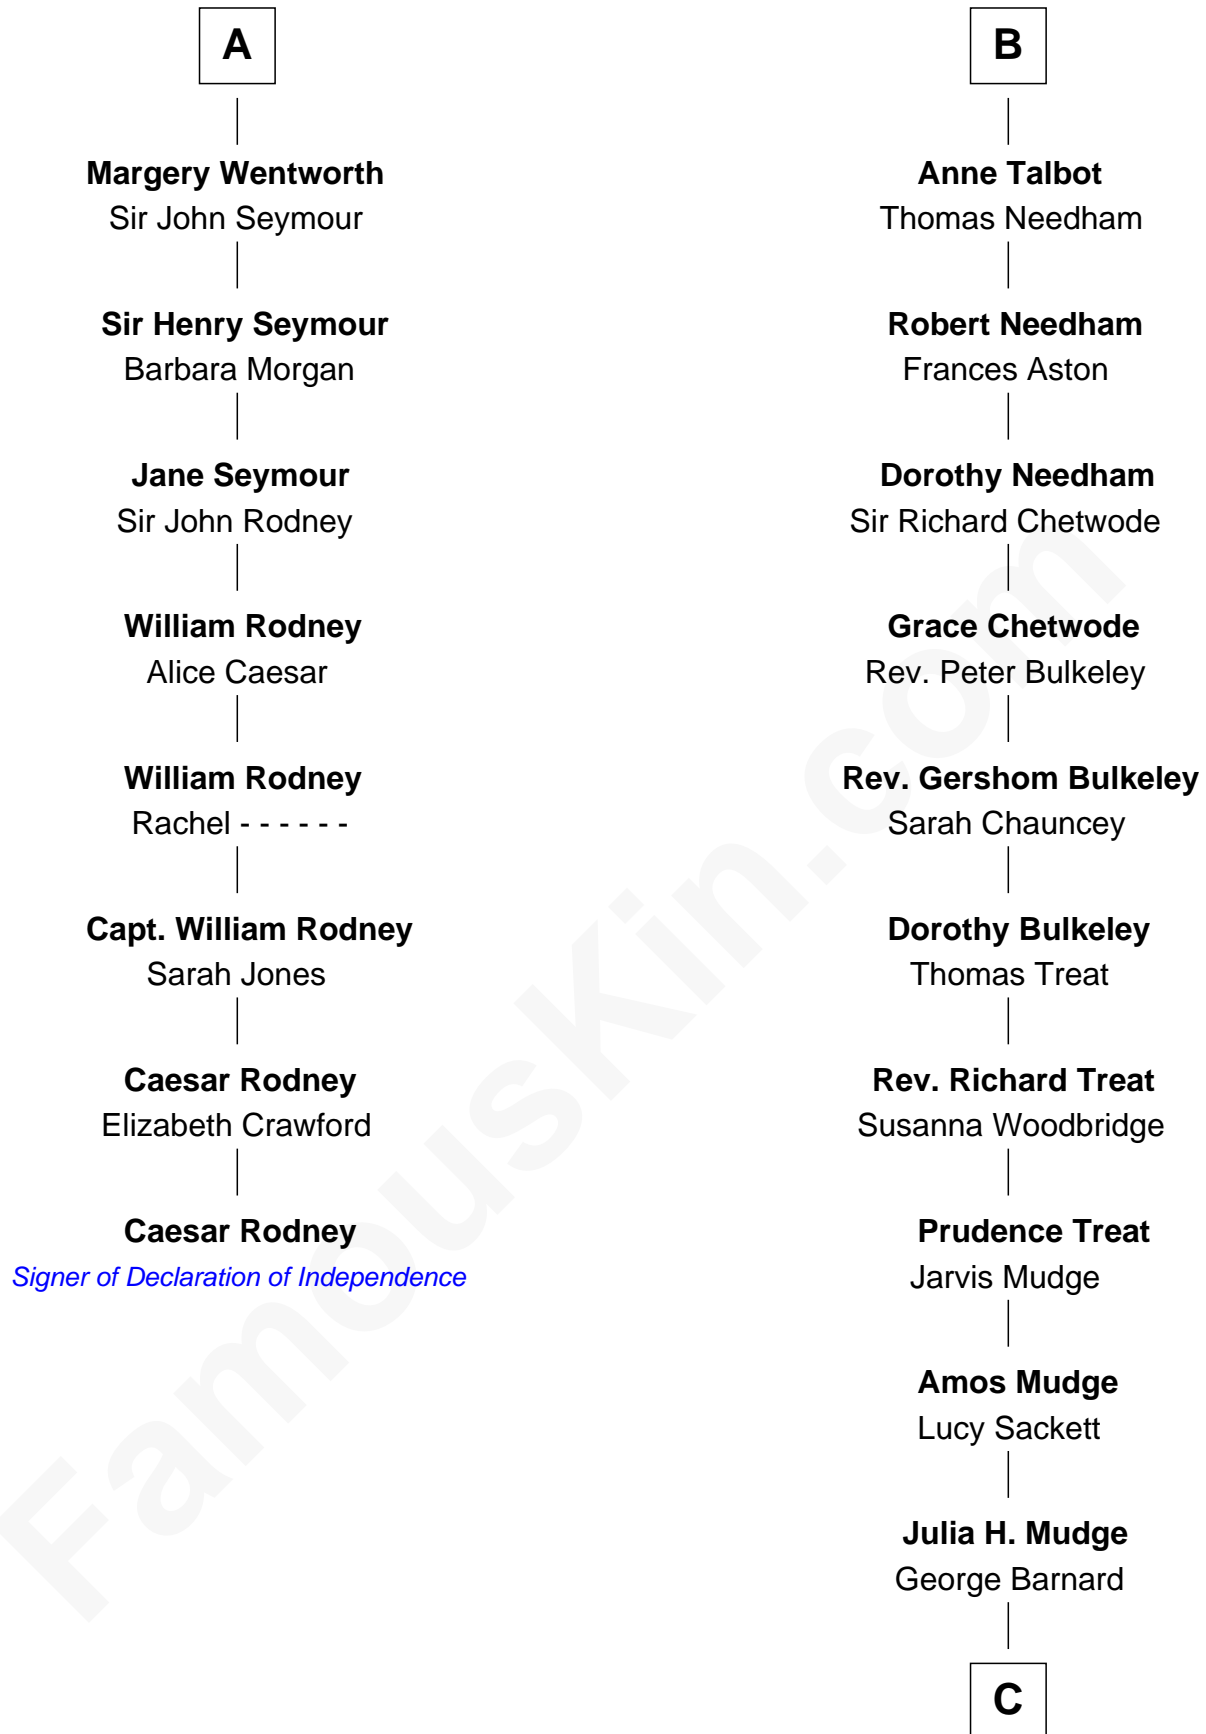

## Relationship Chart of

### Caesar Rodney

*Signer of the Declaration of Independence*

**14th cousin 6 times removed of**

**Dick Clark**

*Radio and TV Host*

**William de Ros**  
Maude de Vaux

**C**

**George Barnard**

Jane Sophia Fuller

**Charles Fuller Barnard**

Anna May Aldridge

**Julia Fuller Barnard**

Richard Augustus Clark

**Dick Clark**

*Radio and TV Host*