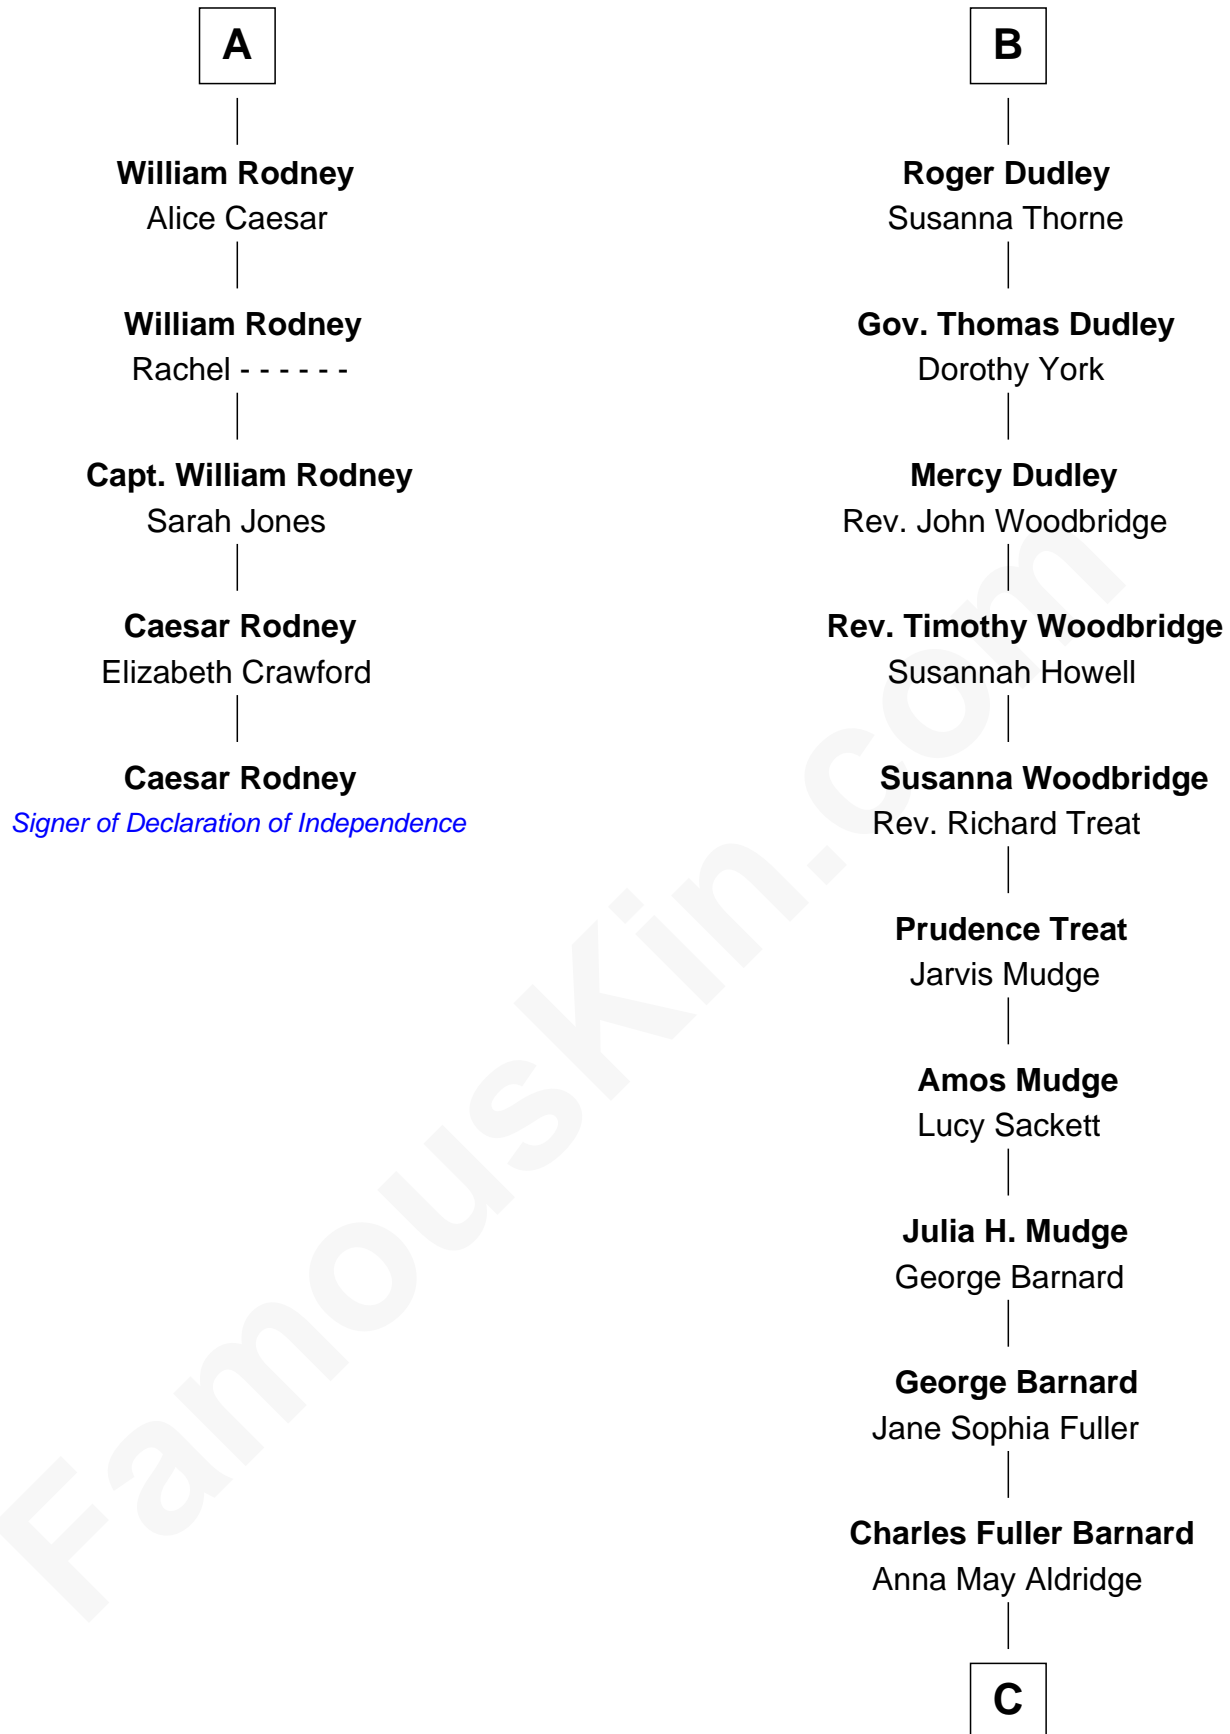

FamousKin.com

Relationship Chart of

Caesar Rodney

Signer of the Declaration of Independence

11th cousin 7 times removed of

Dick Clark

Radio and TV Host

Sir Philip le Despencer

Elizabeth - - - - -

Sir Philip le Despencer

Elizabeth de Tibetot

Margery Despencer

Sir Roger Wentworth

Sir Philip Wentworth

Mary Clifford

Sir Henry Wentworth

Anne Say

Margery Wentworth

Sir John Seymour

Sir Henry Seymour

Barbara Morgan

Jane Seymour

Sir John Rodney

A

Sir Edward Sutton

Cecily Willoughby

Sir John Sutton

Cecily Grey

Sir Henry Dudley

- - - - - Ashton

Probable

B