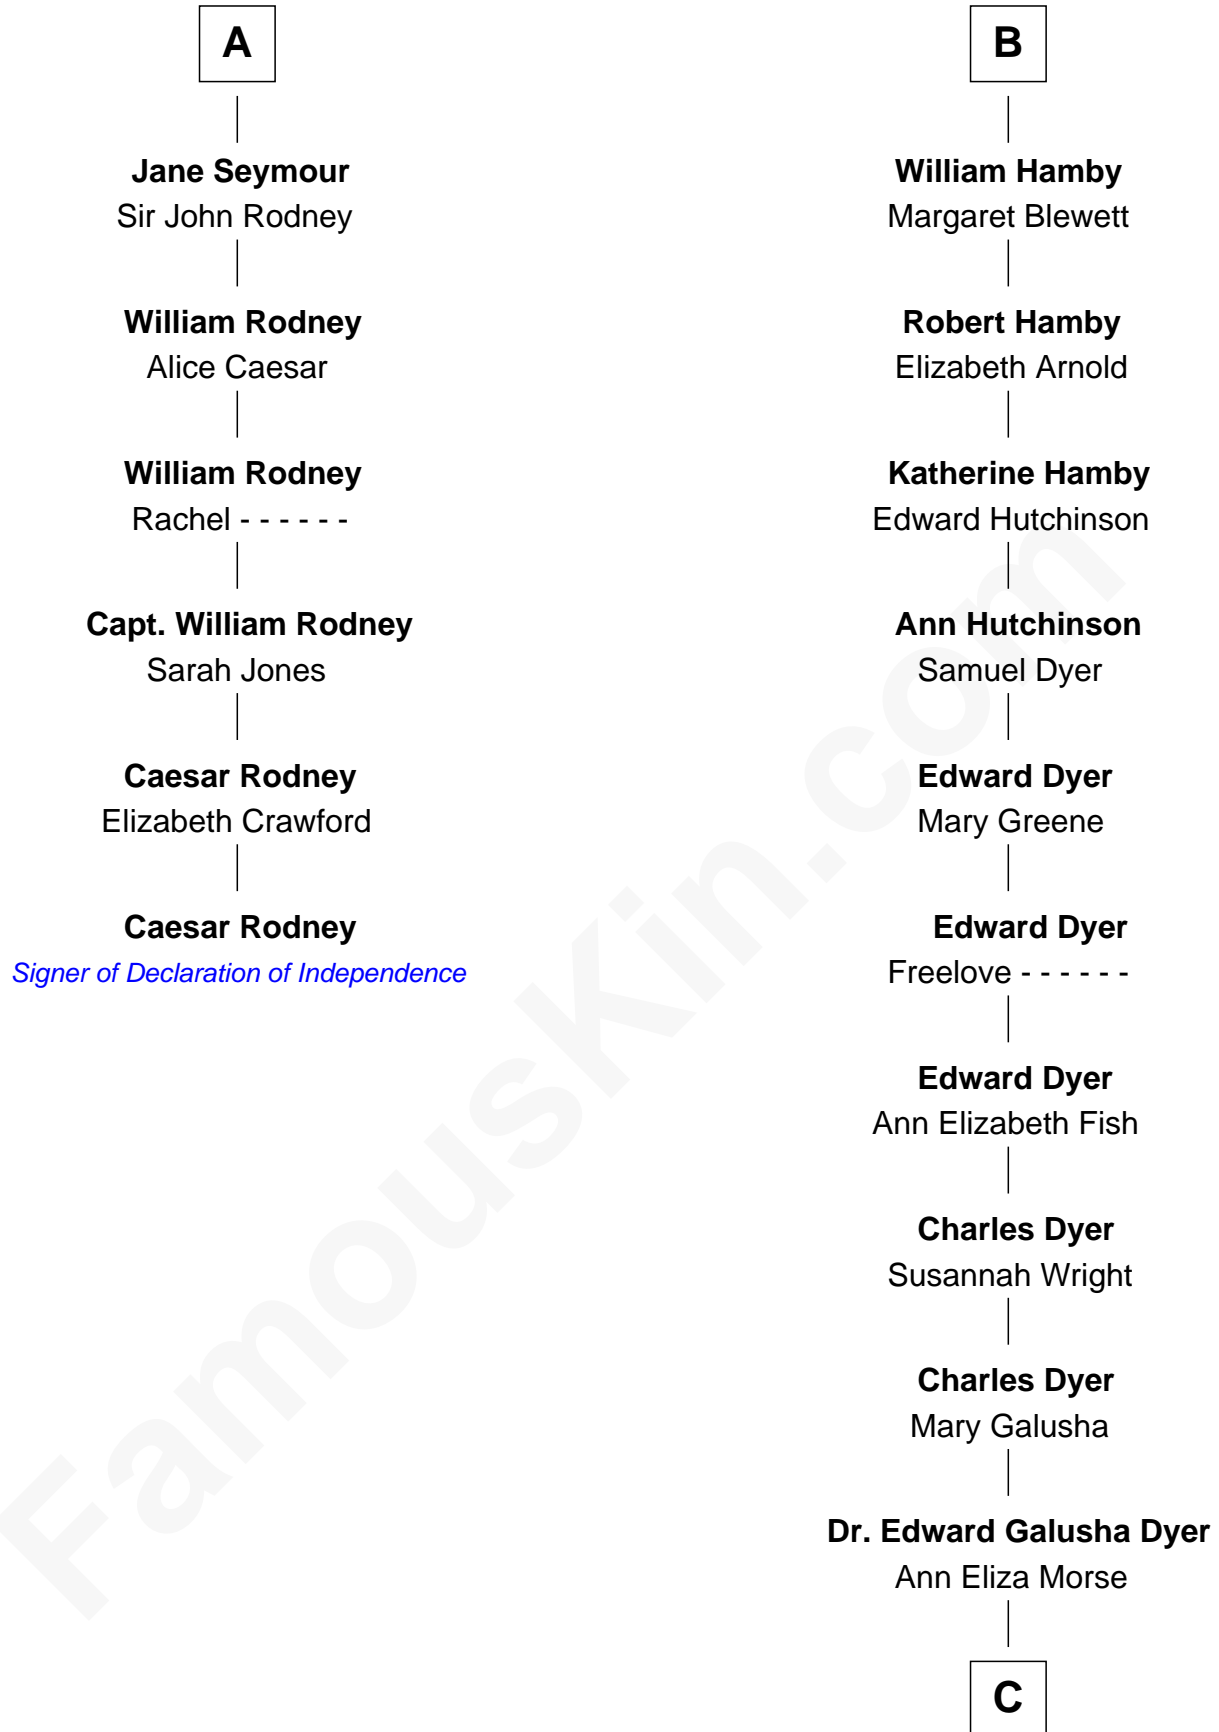

### Caesar Rodney

*Signer of the Declaration of Independence*

12th cousin 9 times removed of

**Elisabeth Shue**

*TV and Movie Actress*

**Sir Philip le Despencer**

Joan de Cobham

**Sir Philip le Despencer**

Anne Say

**Margery Wentworth**

Sir John Seymour

**Sir Henry Seymour**

Barbara Morgan

**A**

**Hawise le Despencer**

Sir Andrew Luttrell

**Sir Andrew Luttrell**

Joan Tailboys

**Hawise Luttrell**

Sir Godfrey Hilton

**Sir Godfrey Hilton**

Margery Willoughby

**Elizabeth Hilton**

Richard Thimbleby

**Anne Thimbleby**

John Booth

**Eleanor Booth**

Edward Hamby

**B**

C

**Emily Almira Dyer**  
Alexander Hunter Gunn

**Alexander Hunter Gunn**  
Harriet Grace Brewster Willcox