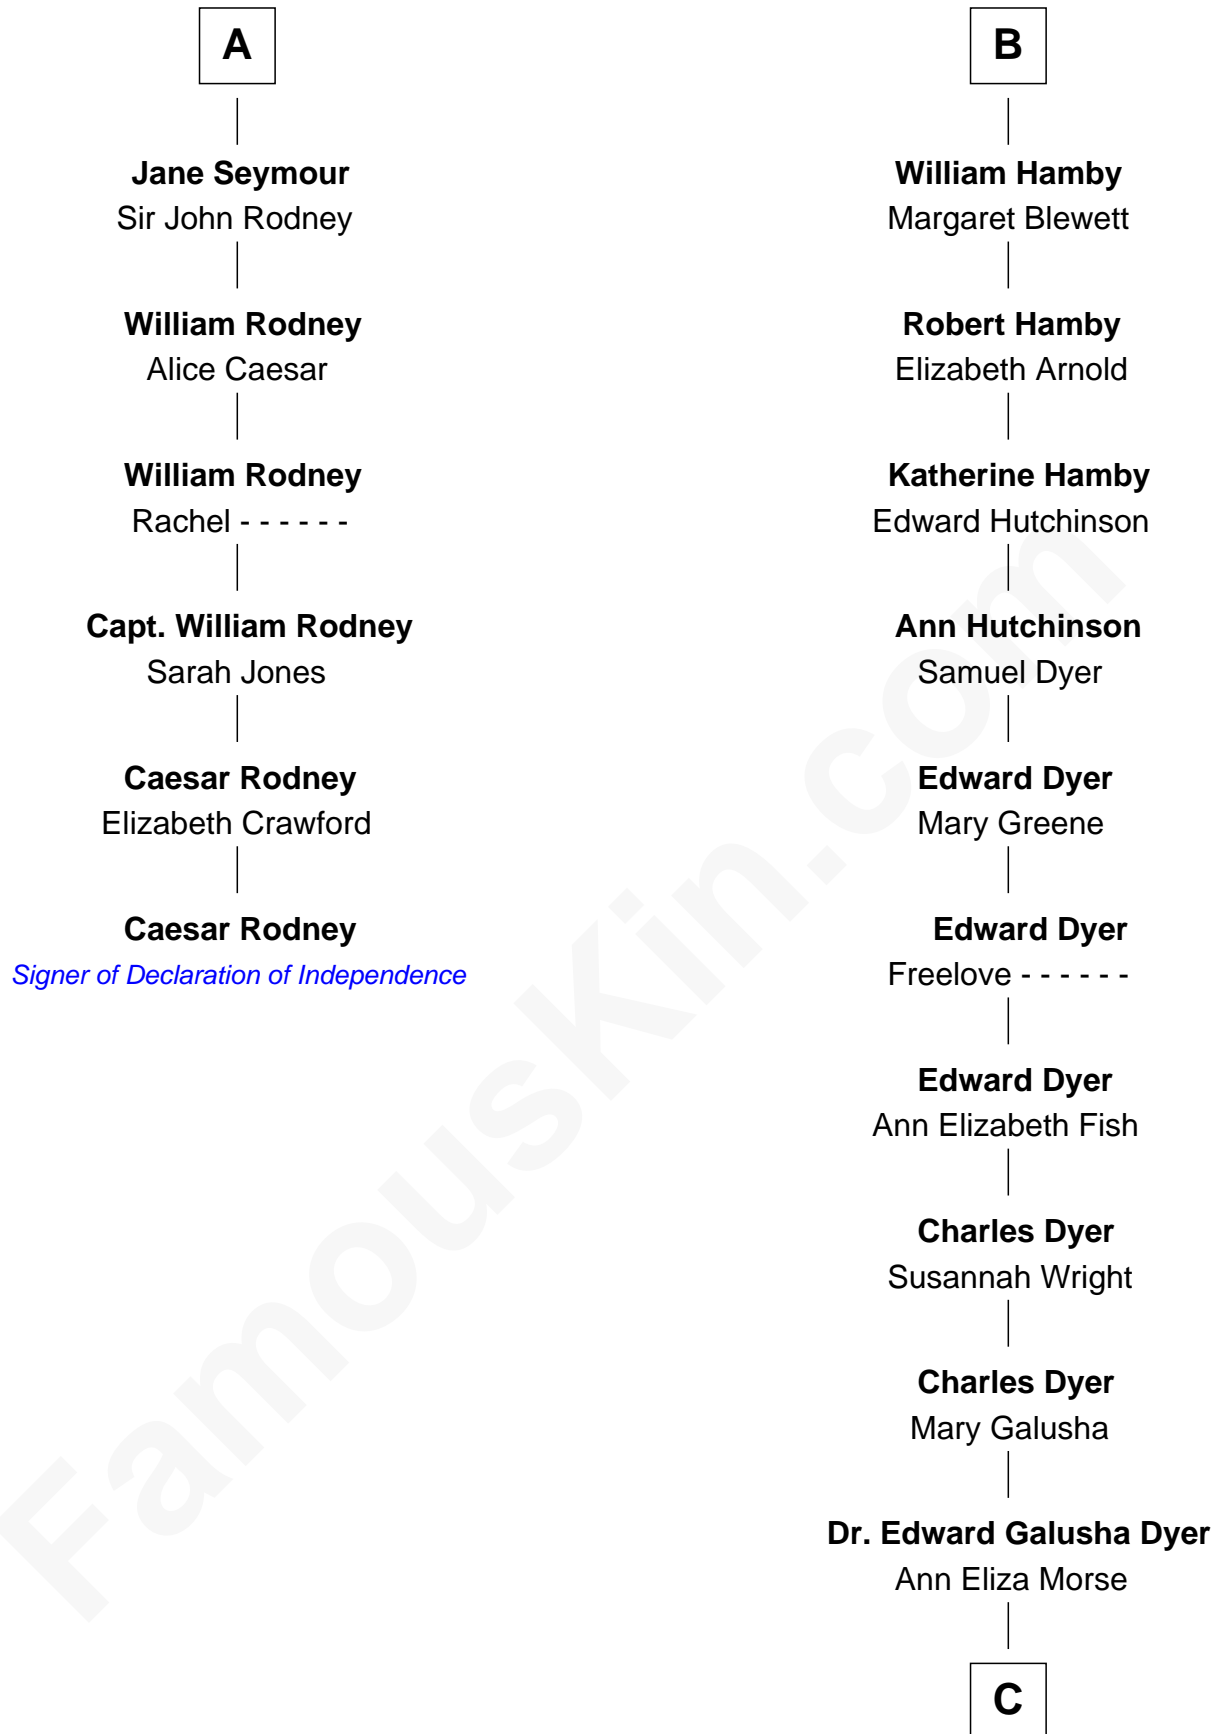

FamousKin.com

Relationship Chart of

Caesar Rodney

Signer of the Declaration of Independence

12th cousin 9 times removed of

Andrew Shue

TV Actor

C

Emily Almira Dyer
Alexander Hunter Gunn

Alexander Hunter Gunn
Harriet Grace Brewster Willcox

Mary Brewster Gunn
Adoniram Judson Wells

Anne Brewster Wells
James William Shue

Andrew Shue
TV Actor