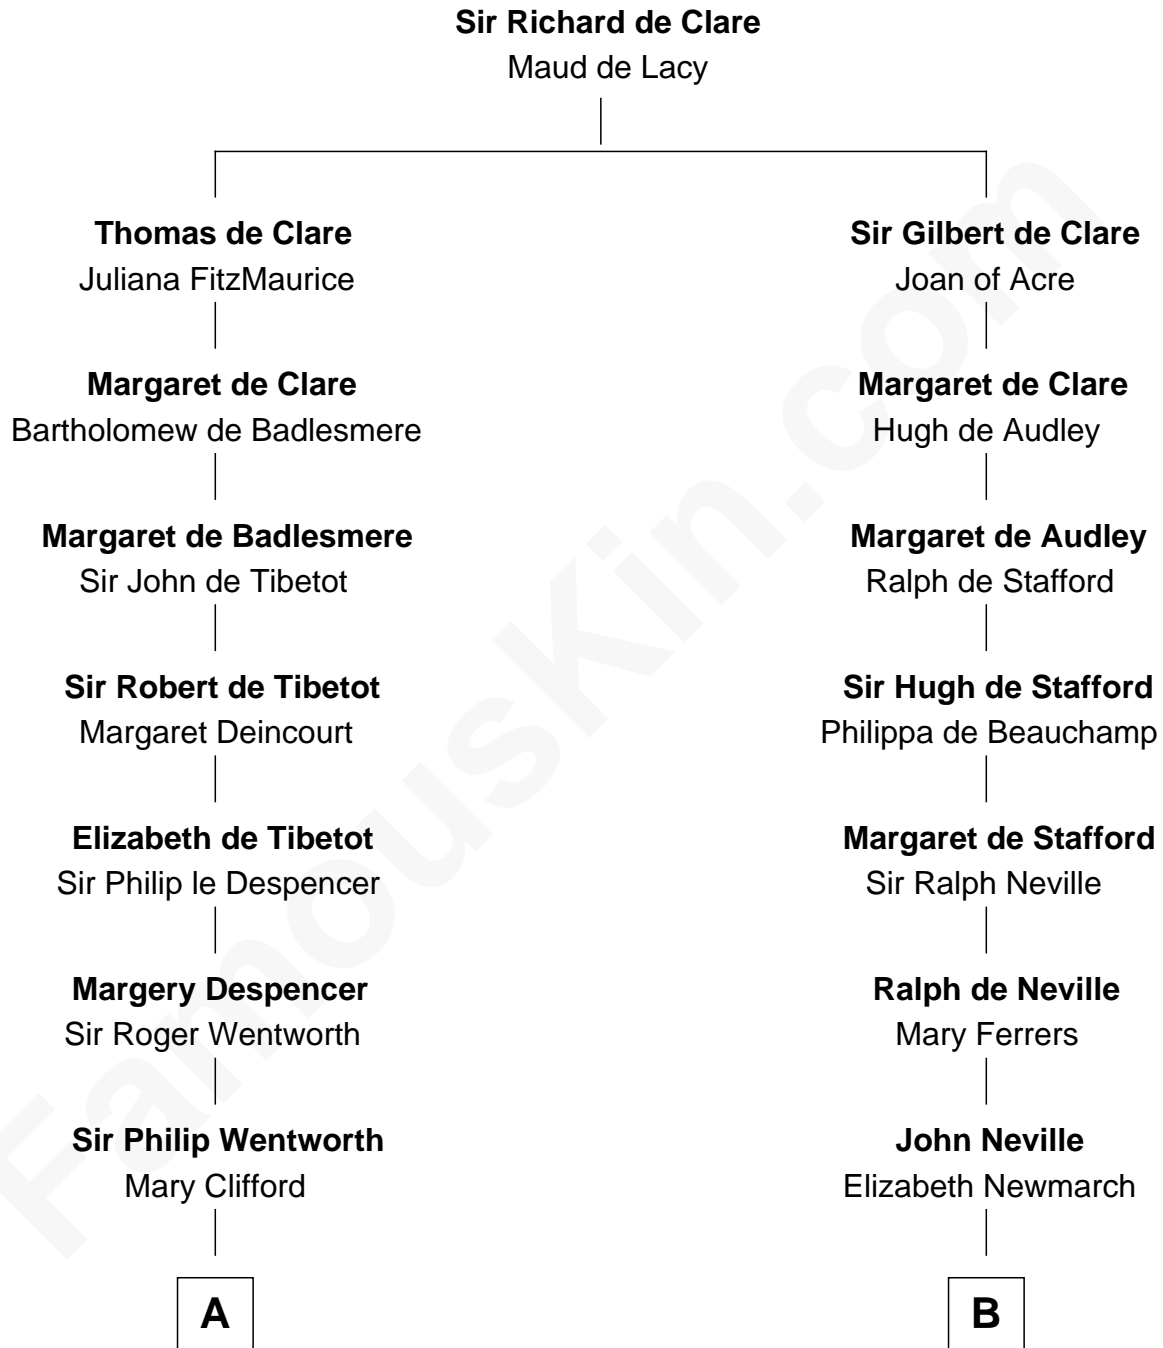

FamousKin.com

Relationship Chart of

Caesar Rodney

Signer of the Declaration of Independence

15th cousin 6 times removed of

Charles A. Pillsbury

Co-Founder of C.A. Pillsbury Co.

C

John Carleton

Hannah Platts

Moses Carleton

Margaret Sprake

Henry Carleton

Polly Greeley

Margaret Sprague Carleton

George Alfred Pillsbury