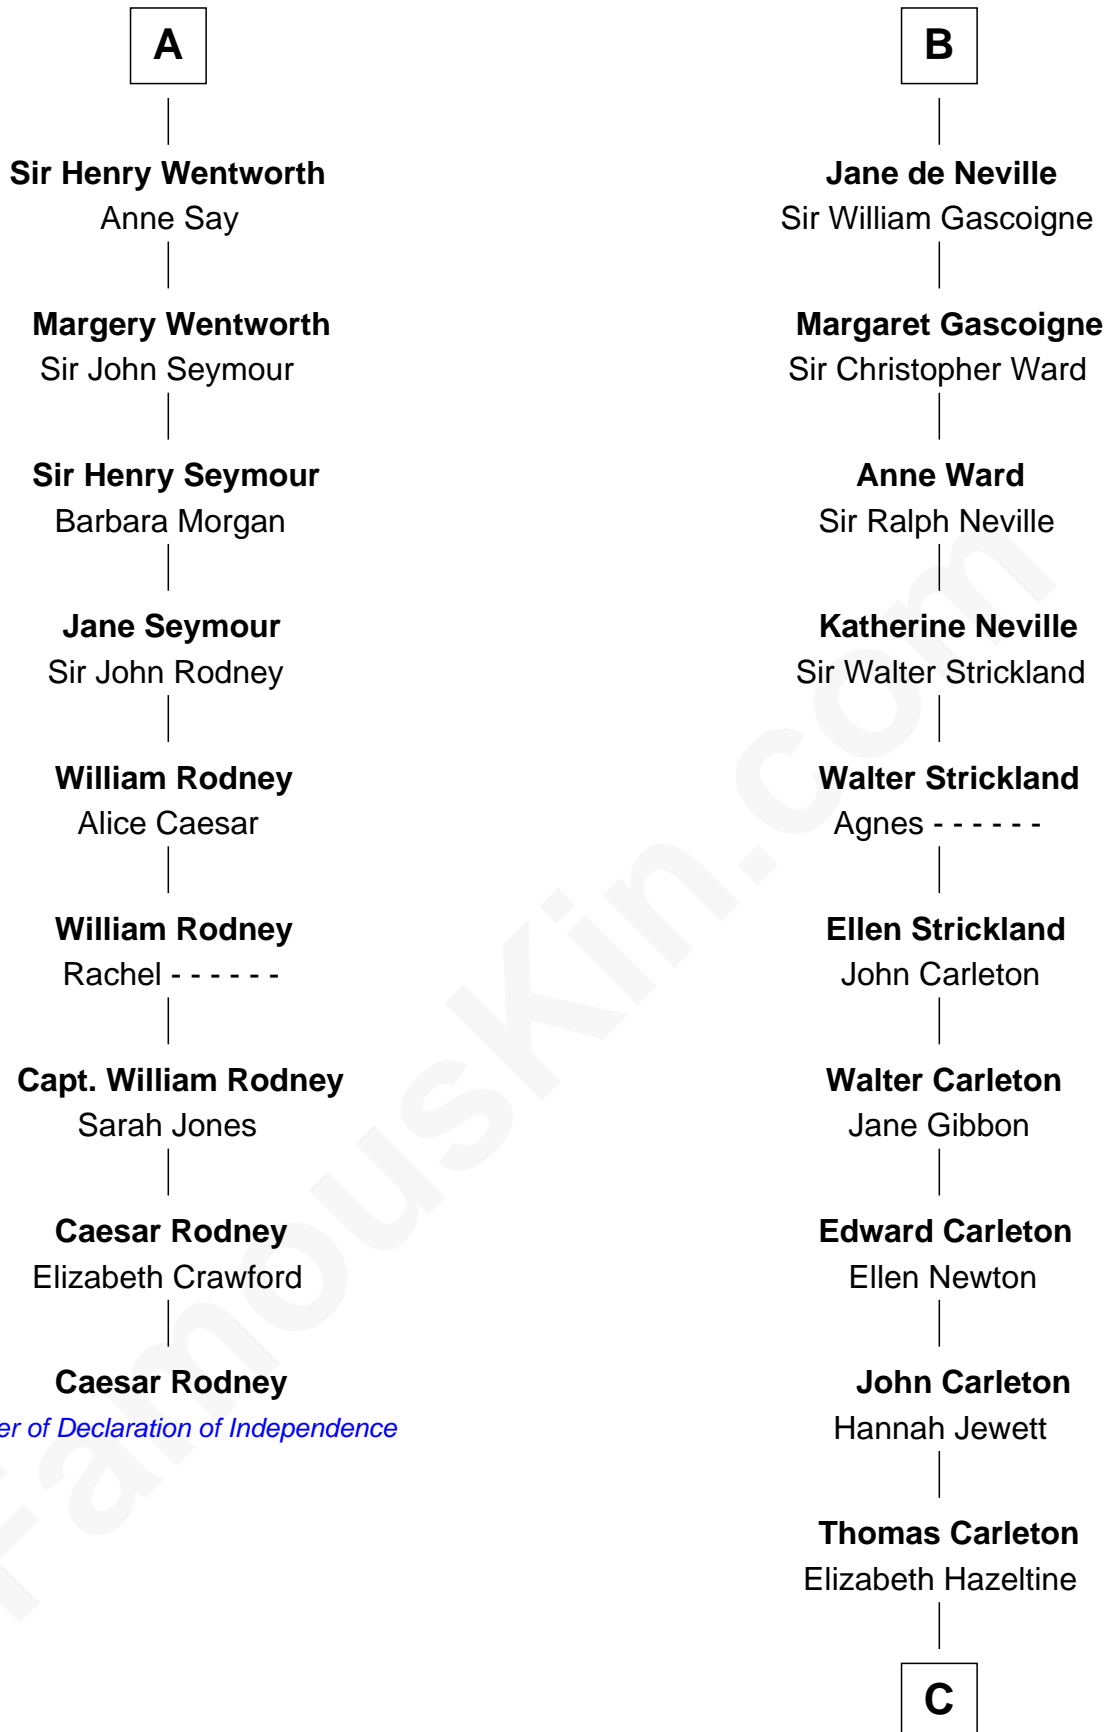

FamousKin.com

Relationship Chart of

Caesar Rodney

Signer of the Declaration of Independence

15th cousin 6 times removed of

Charles A. Pillsbury

Co-Founder of C.A. Pillsbury Co.

C

John Carleton

Hannah Platts

Moses Carleton

Margaret Sprake

Henry Carleton

Polly Greeley

Margaret Sprague Carleton

George Alfred Pillsbury