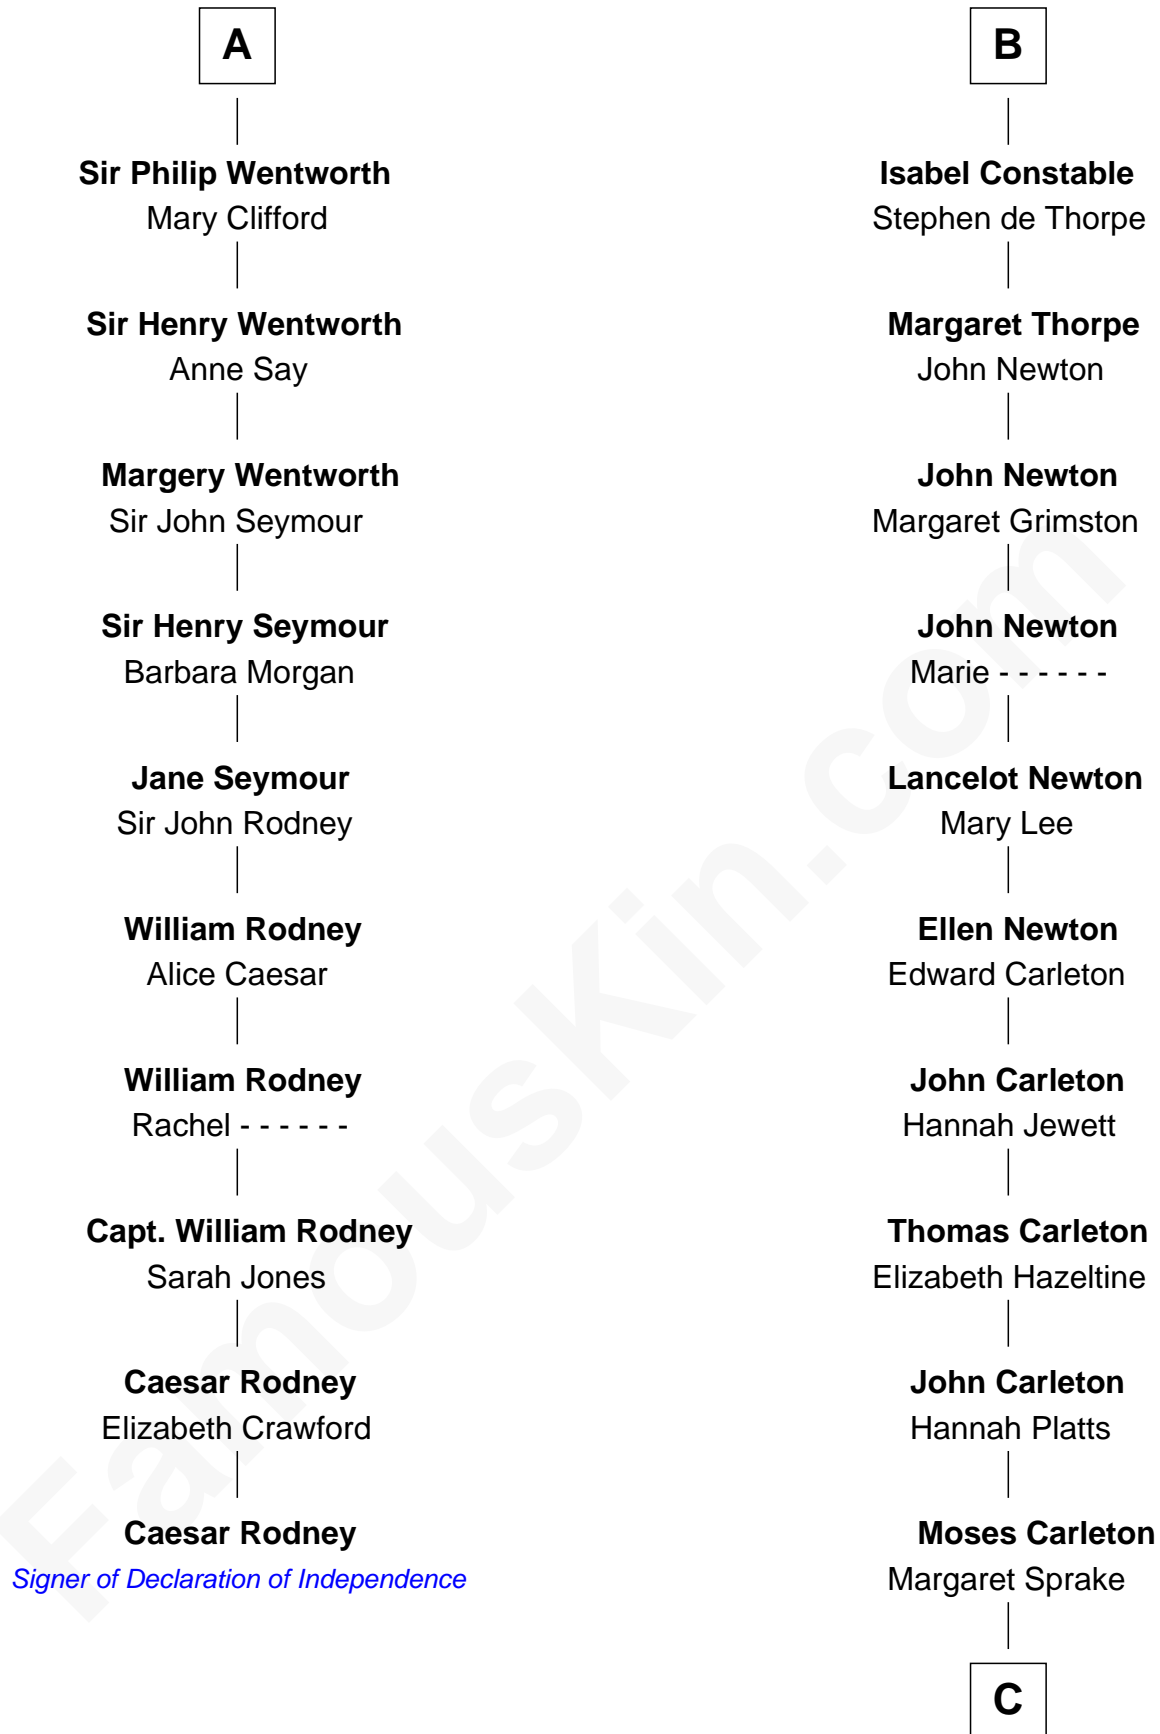

FamousKin.com

Relationship Chart of

Caesar Rodney

Signer of the Declaration of Independence

16th cousin 3 times removed of

Charles A. Pillsbury

Co-Founder of C.A. Pillsbury Co.

Sir William de Ros

Lucy FitzPiers

C

Henry Carleton

Polly Greeley

Margaret Sprague Carleton

George Alfred Pillsbury

Charles A. Pillsbury

Co-Founder of C.A. Pillsbury Co.