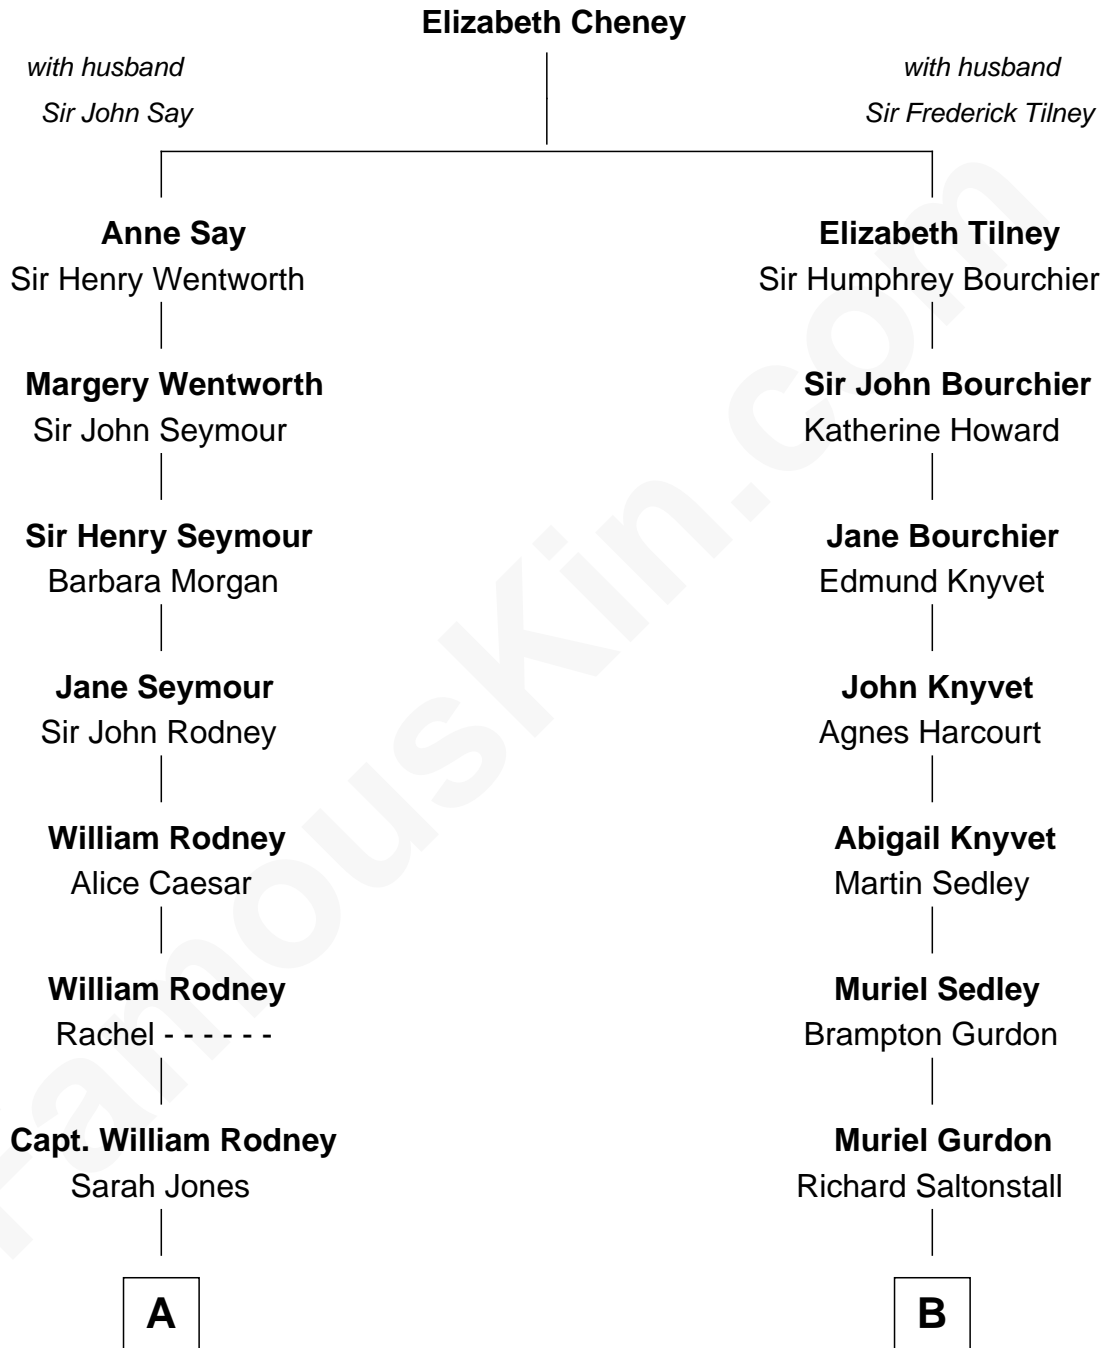

FamousKin.com

Relationship Chart of

Caesar Rodney

Signer of the Declaration of Independence

8th cousin 10 times removed of

Carly Fiorina

CEO of Hewlett-Packard

C