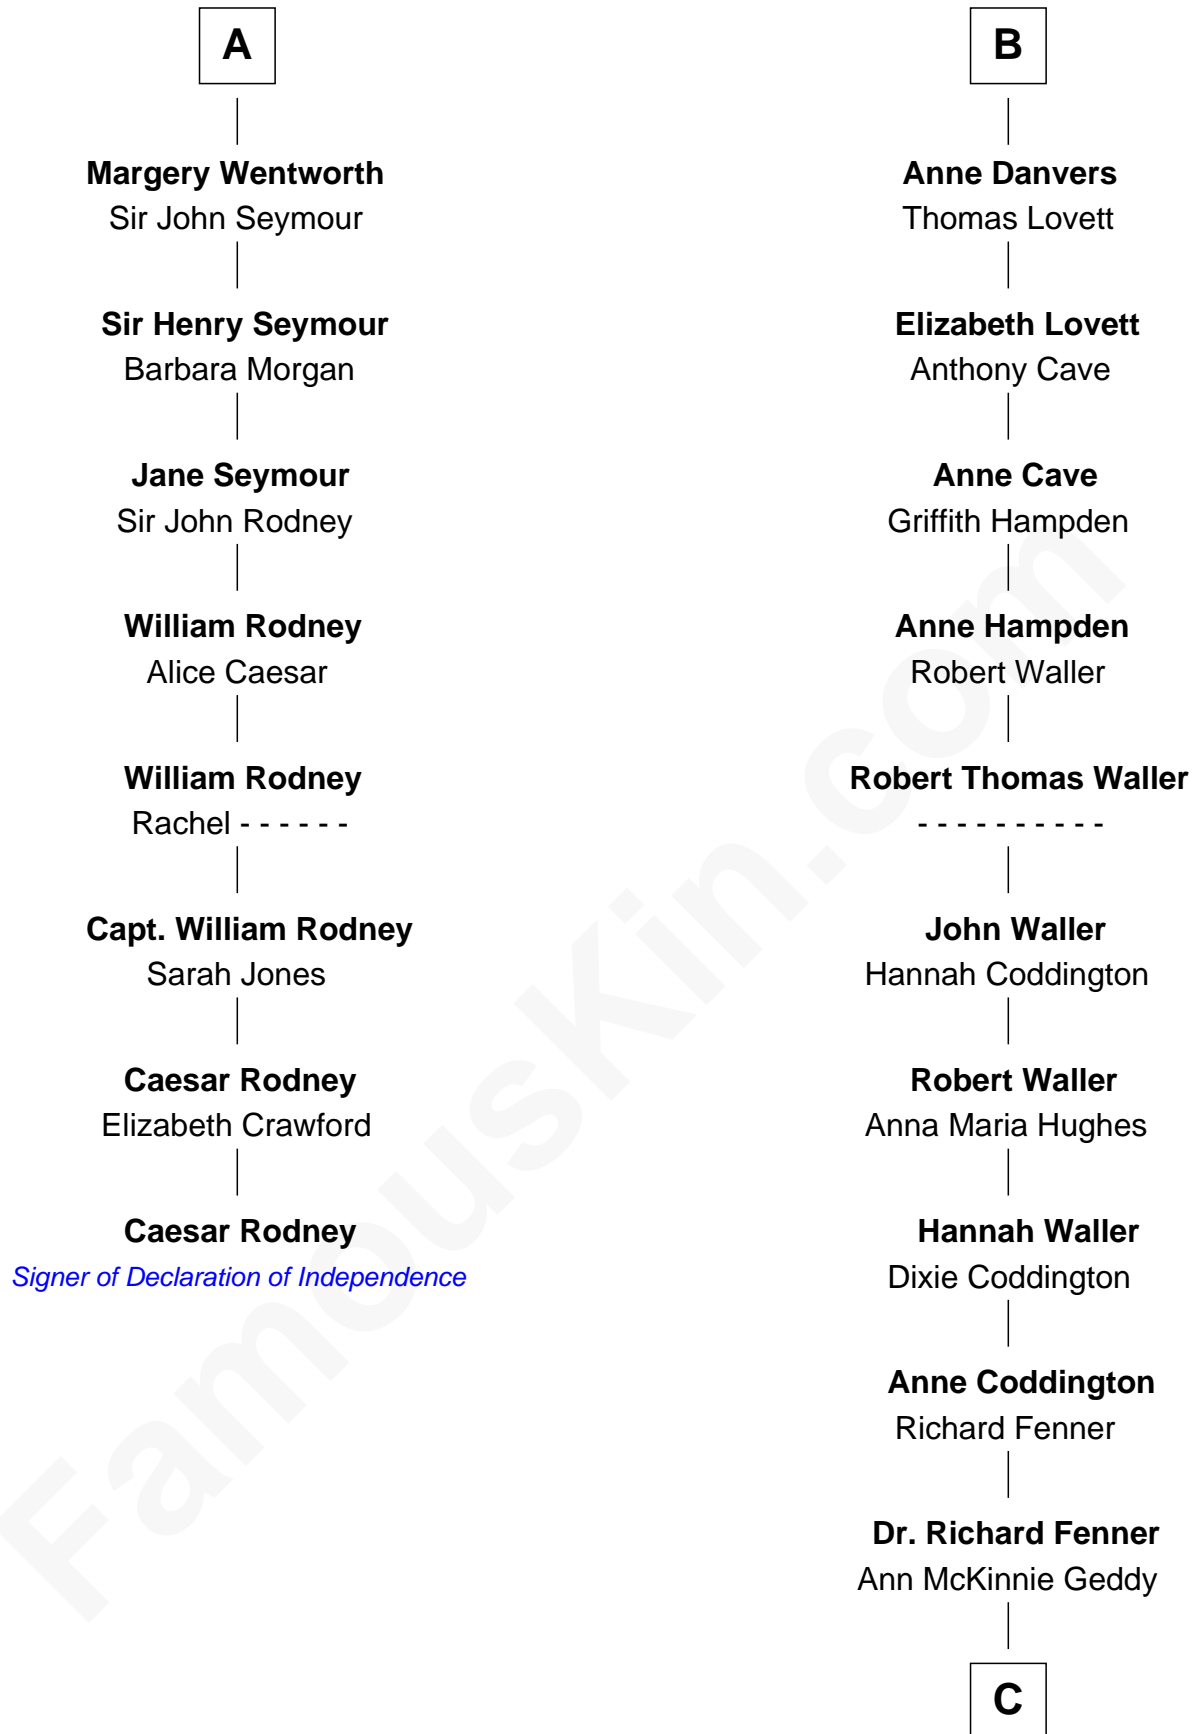

FamousKin.com

Relationship Chart of

Caesar Rodney

Signer of the Declaration of Independence

14th cousin 7 times removed of

John McCain

U.S. Senator from Arizona

Sir William de Montagu
Elizabeth de Montfort

William de Montagu
Katherine de Grandison

Philippa de Montagu
Sir Roger de Mortimer

Edmund Mortimer
Philippa Plantagenet

Elizabeth Mortimer
Sir Henry Percy

Elizabeth Percy
Sir John Clifford

Mary Clifford
Sir Philip Wentworth

Sir Henry Wentworth
Anne Say

A

Hawise de Montagu
Sir Roger de Bavent

Joan de Bavent
Sir John Dauntsey

John Dauntsey
Elizabeth Beverley

Joan Dauntsey
Sir John Stradling

Edmund Stradling
Elizabeth Arundell

John Stradling
Alice Langford

Anne Stradling
Sir John Danvers

B

C

Eliza Geddy Fenner

James Vaulx

James Junius Vaulx

Margaret Garside

Katherine Davey Vaulx