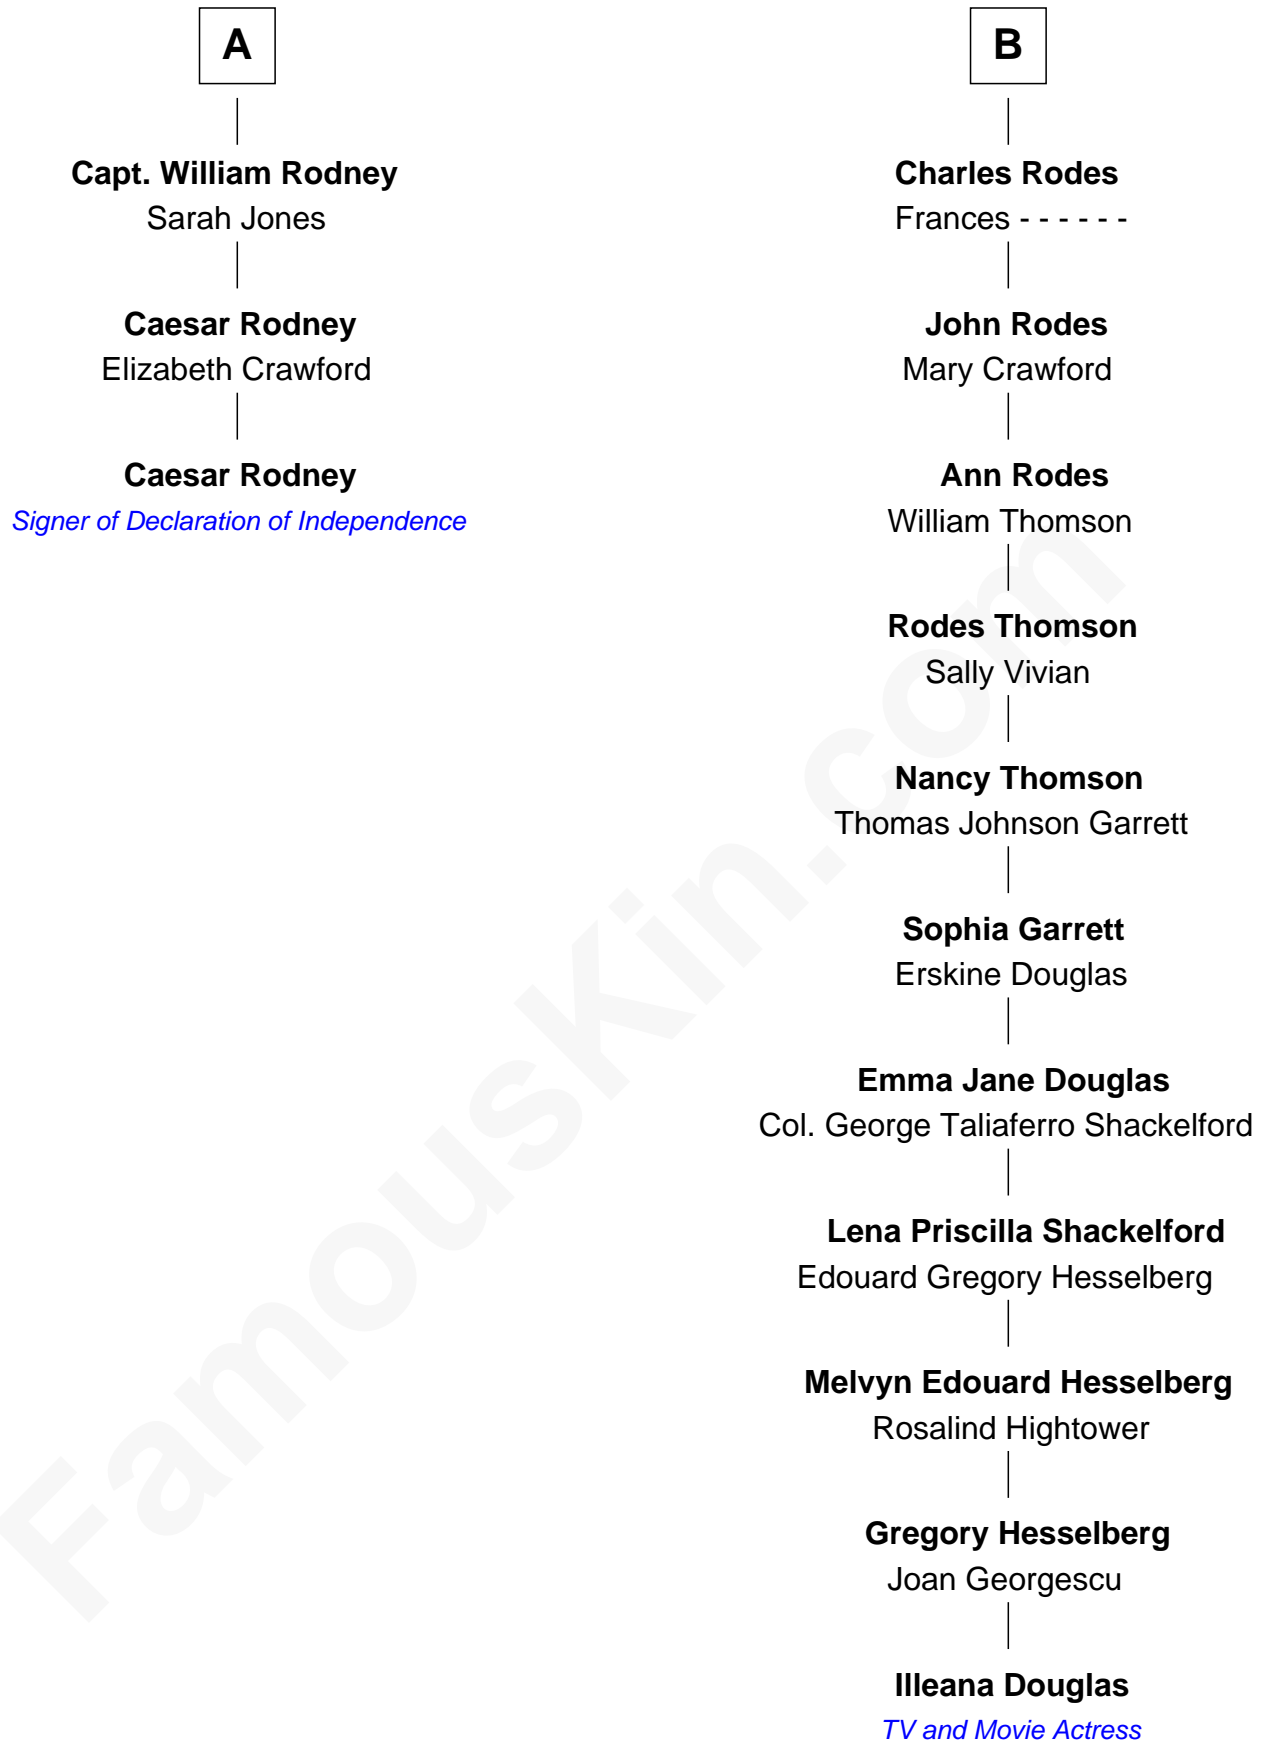

FamousKin.com

Relationship Chart of

Caesar Rodney

Signer of the Declaration of Independence

9th cousin 8 times removed of

Illeana Douglas

TV and Movie Actress

Sir Roger Wentworth

Margery Despencer

Sir Philip Wentworth

Mary Clifford

Sir Henry Wentworth

Anne Say

Margery Wentworth

Sir John Seymour

Sir Henry Seymour

Barbara Morgan

Jane Seymour

Sir John Rodney

William Rodney

Alice Caesar

William Rodney

Rachel - - - - -

A

Frances Constable

Sir John Rodes

Sir Francis Rodes

Elizabeth Lascelles

John Rodes

Elizabeth Jason

B

Illeana Douglas photo by [Lan Bui](#) (CC BY-SA 2.0)