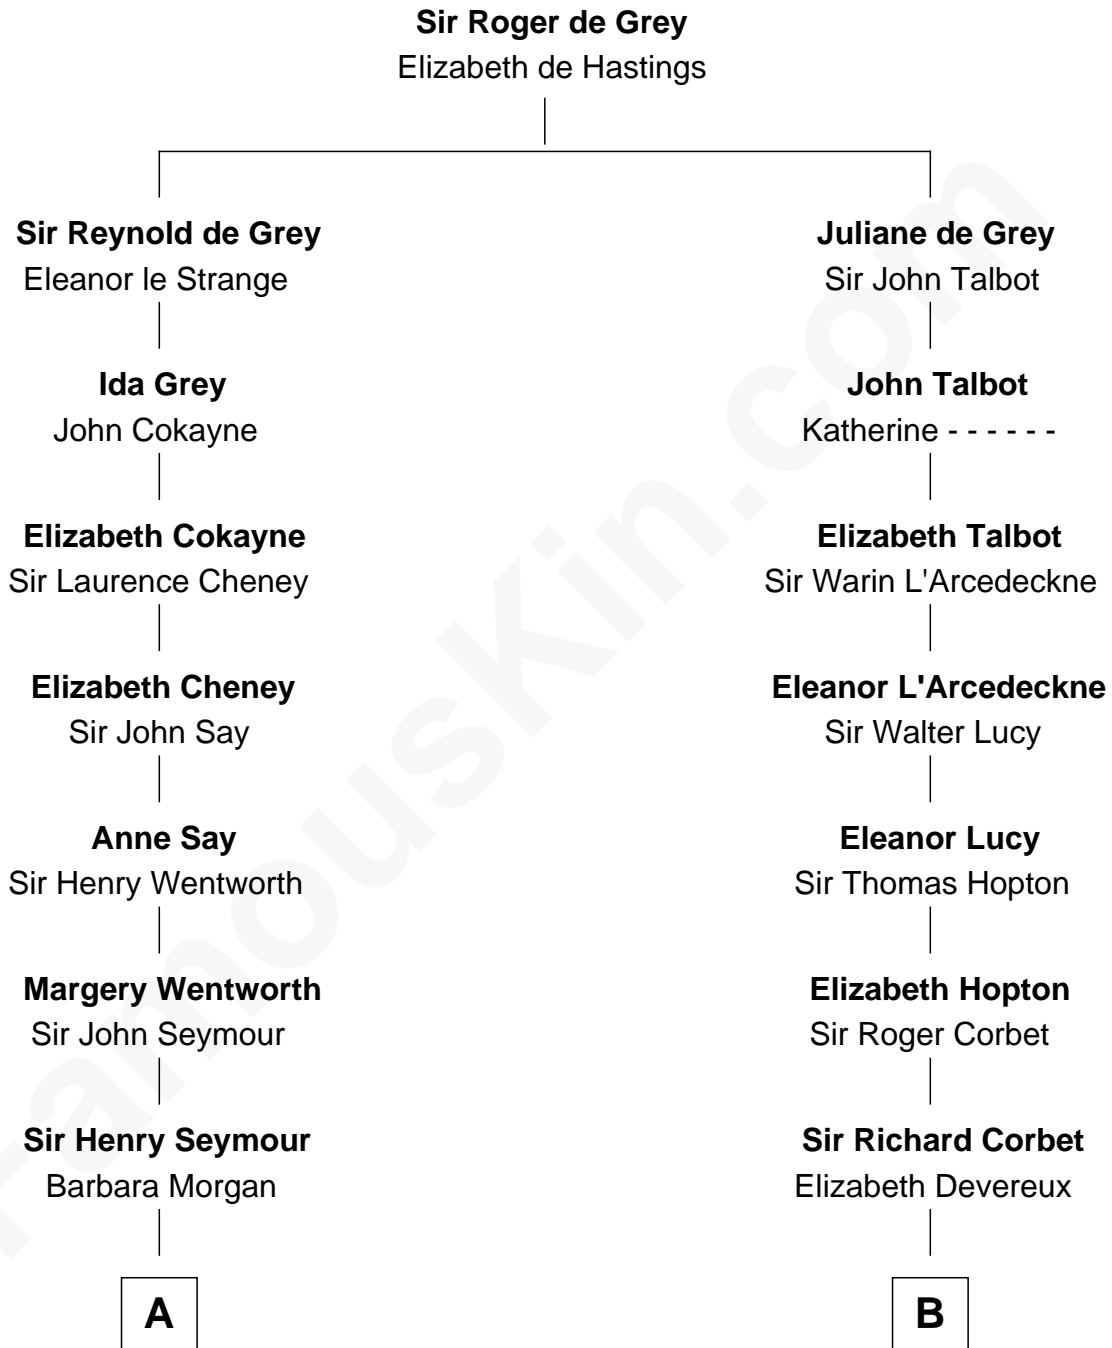

FamousKin.com

Relationship Chart of

Caesar Rodney

Signer of the Declaration of Independence

12th cousin 8 times removed of

Melvyn Douglas
Movie Actor

C

Erskine Douglas

Sophia Garrett

Emma Jane Douglas

Col. George Taliaferro Shackelford

Lena Priscilla Shackelford

Edouard Gregory Hesselberg

Melvyn Douglas

Movie Actor

FamousKin.com