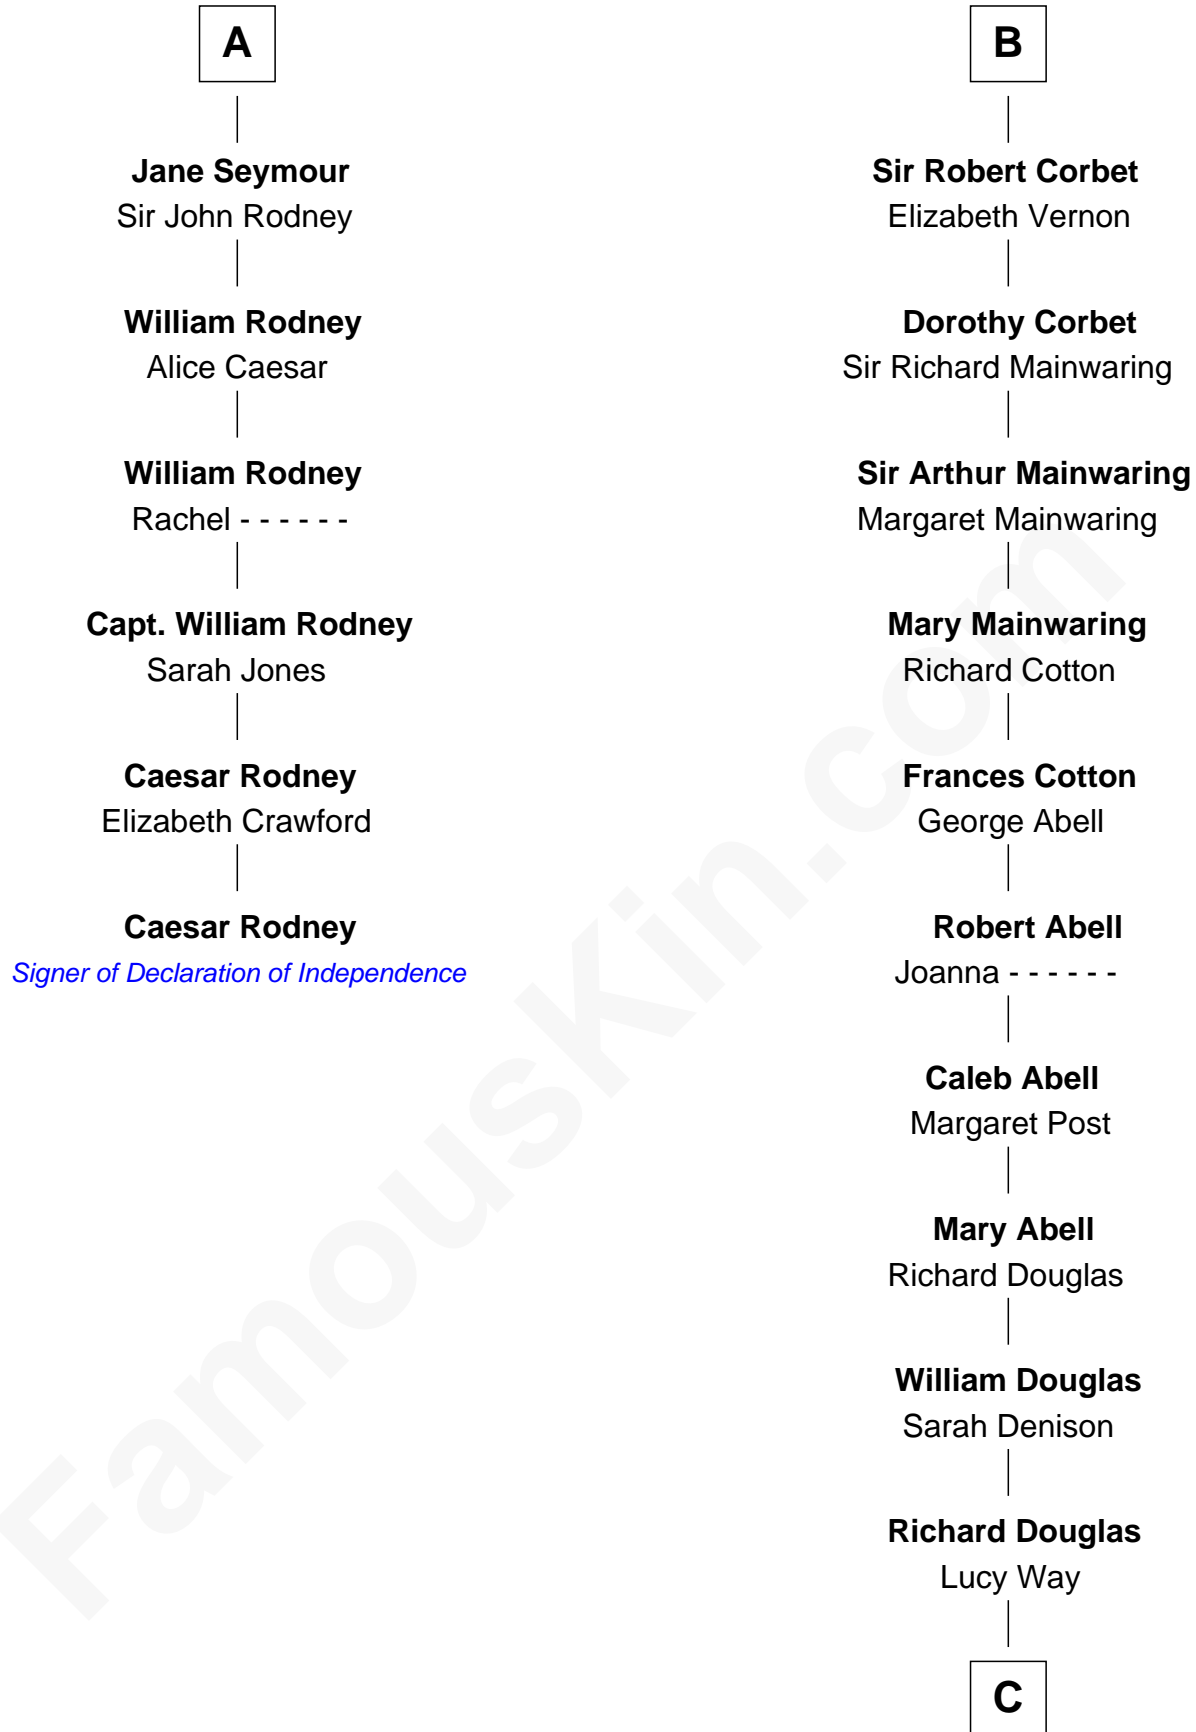

FamousKin.com

Relationship Chart of

Caesar Rodney

Signer of the Declaration of Independence

12th cousin 8 times removed of

Melvyn Douglas
Movie Actor

C

Erskine Douglas

Sophia Garrett

Emma Jane Douglas

Col. George Taliaferro Shackelford

Lena Priscilla Shackelford

Edouard Gregory Hesselberg

Melvyn Douglas

Movie Actor

FamousKin.com