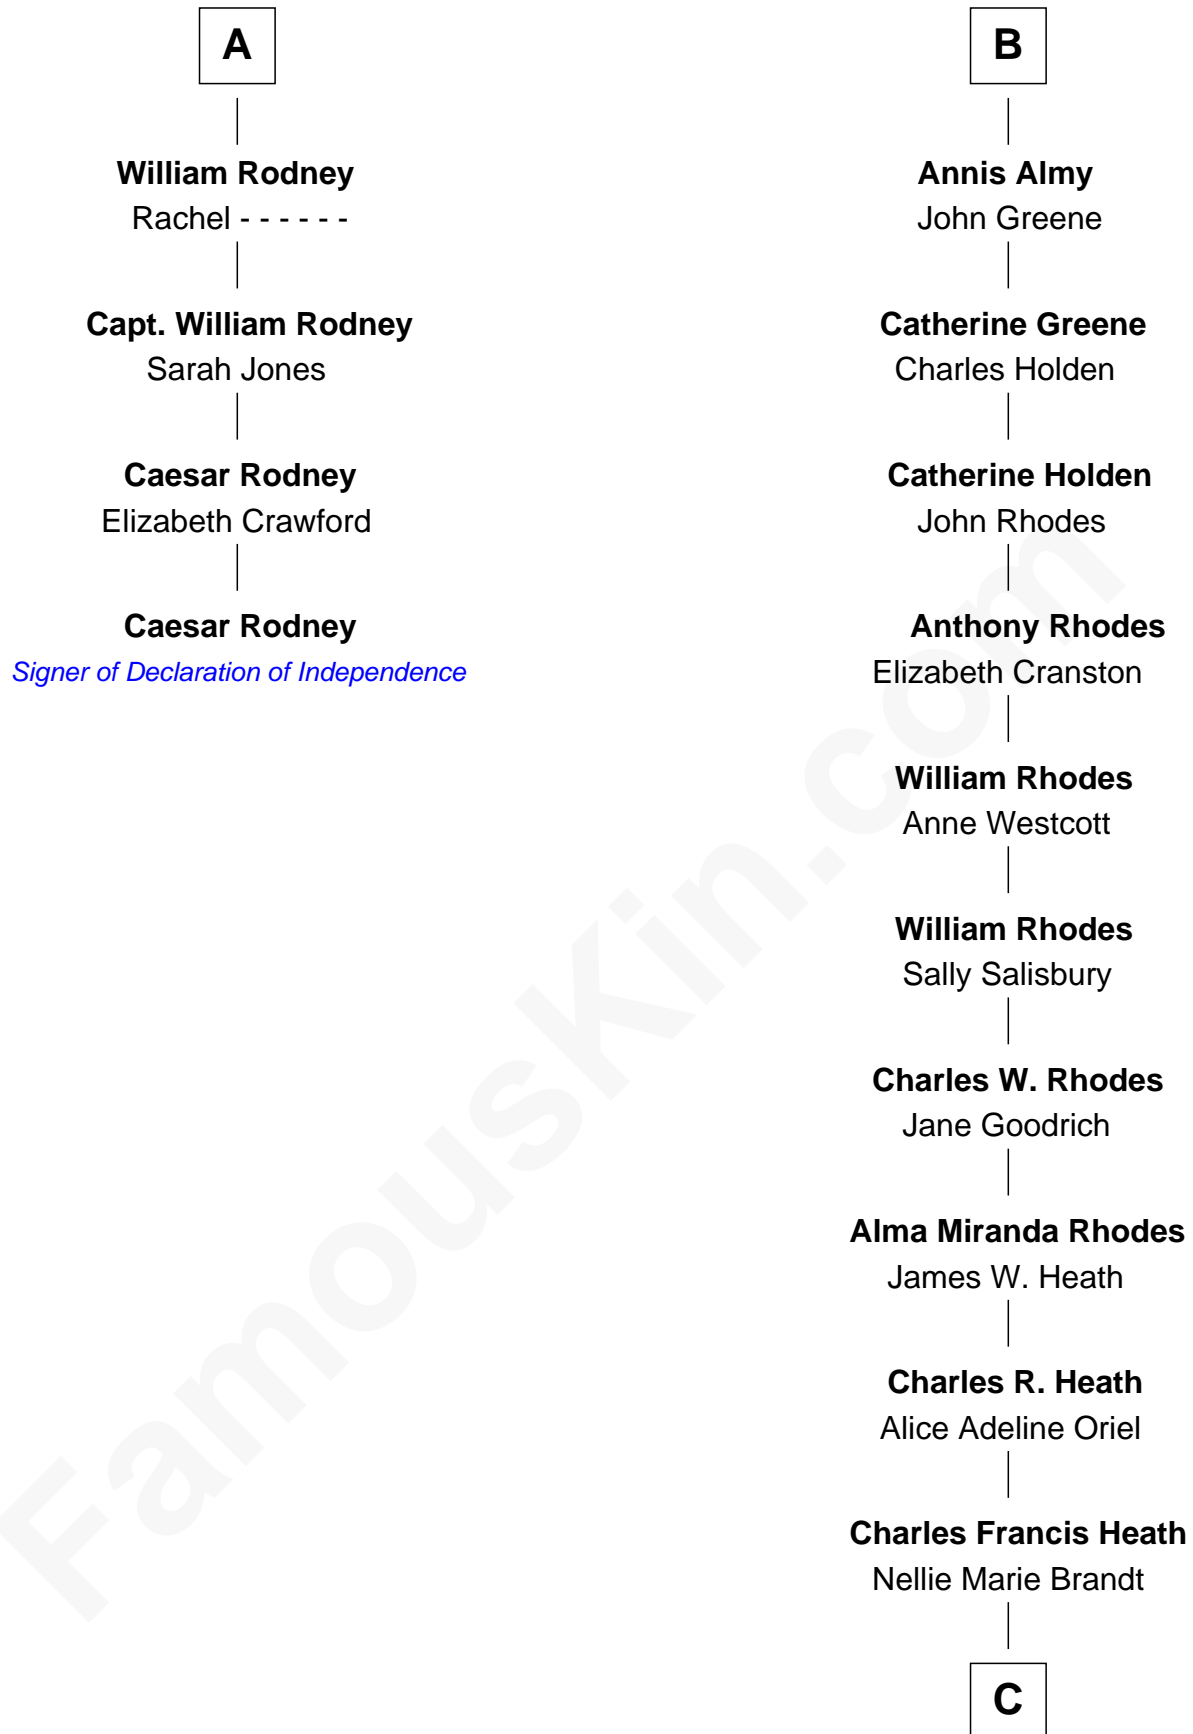

## Relationship Chart of

### Caesar Rodney

*Signer of the Declaration of Independence*

**10th cousin 8 times removed of**

**Sarah Palin**

*9th Governor of Alaska*

**C**

**Charles Richard Heath**

Sarah Sheeran

**Sarah Palin**

*9th Governor of Alaska*

FamousKin.com