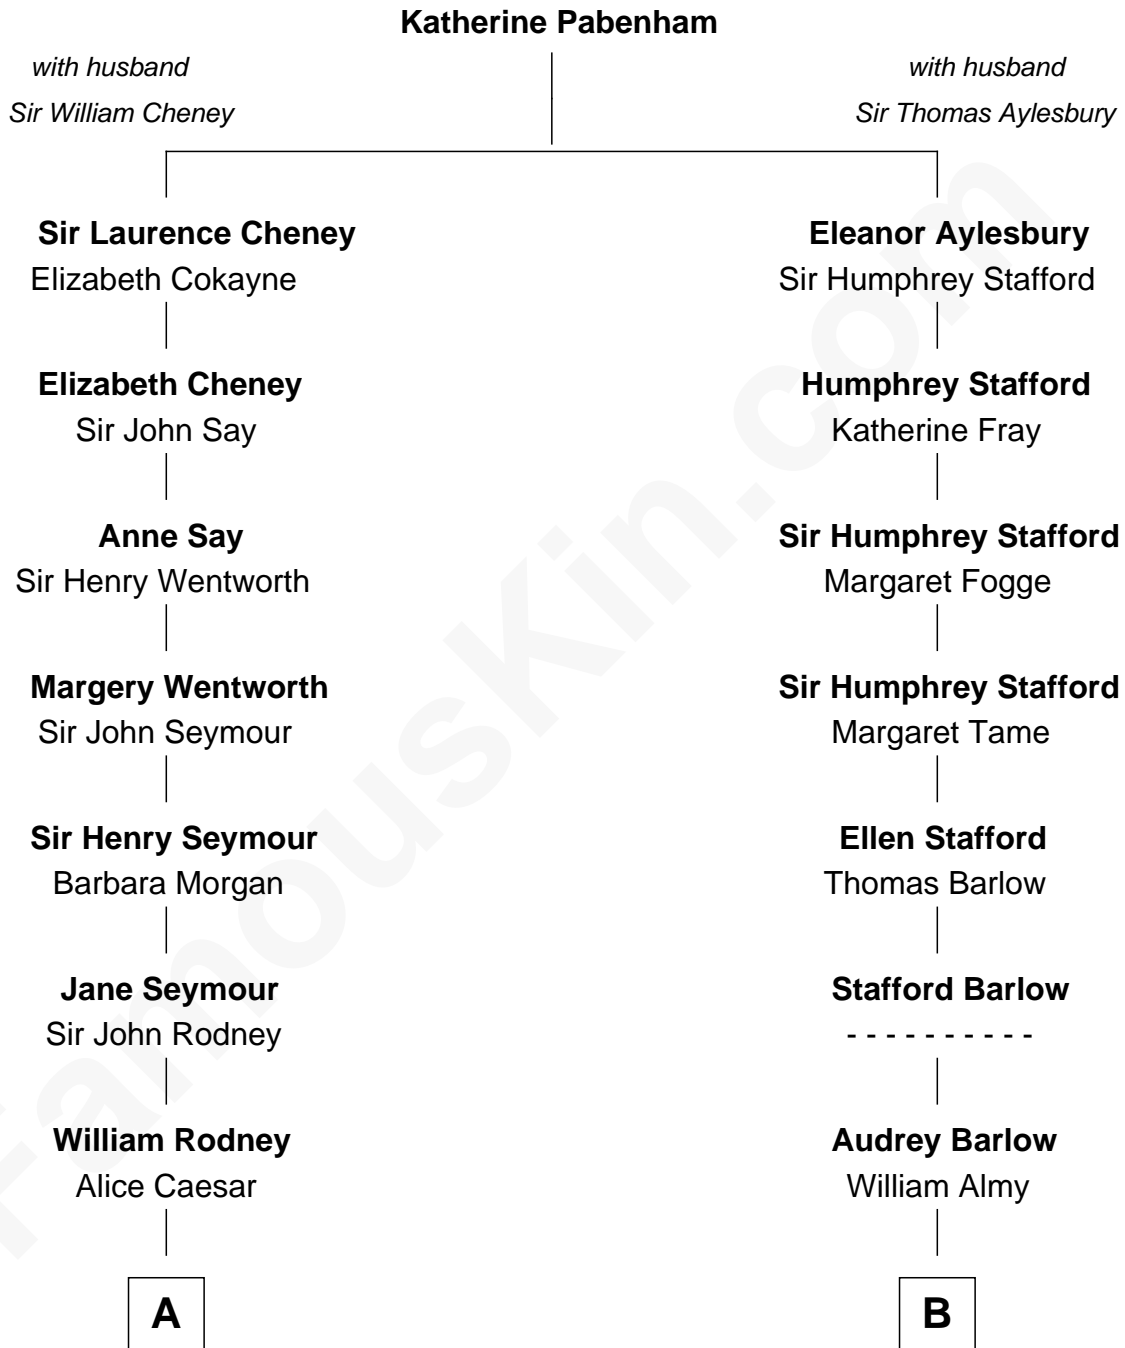

## Relationship Chart of

### Caesar Rodney

*Signer of the Declaration of Independence*

**10th cousin 8 times removed of**

**Sarah Palin**

*9th Governor of Alaska*

**C**

**Charles Richard Heath**

Sarah Sheeran

**Sarah Palin**

*9th Governor of Alaska*

FamousKin.com