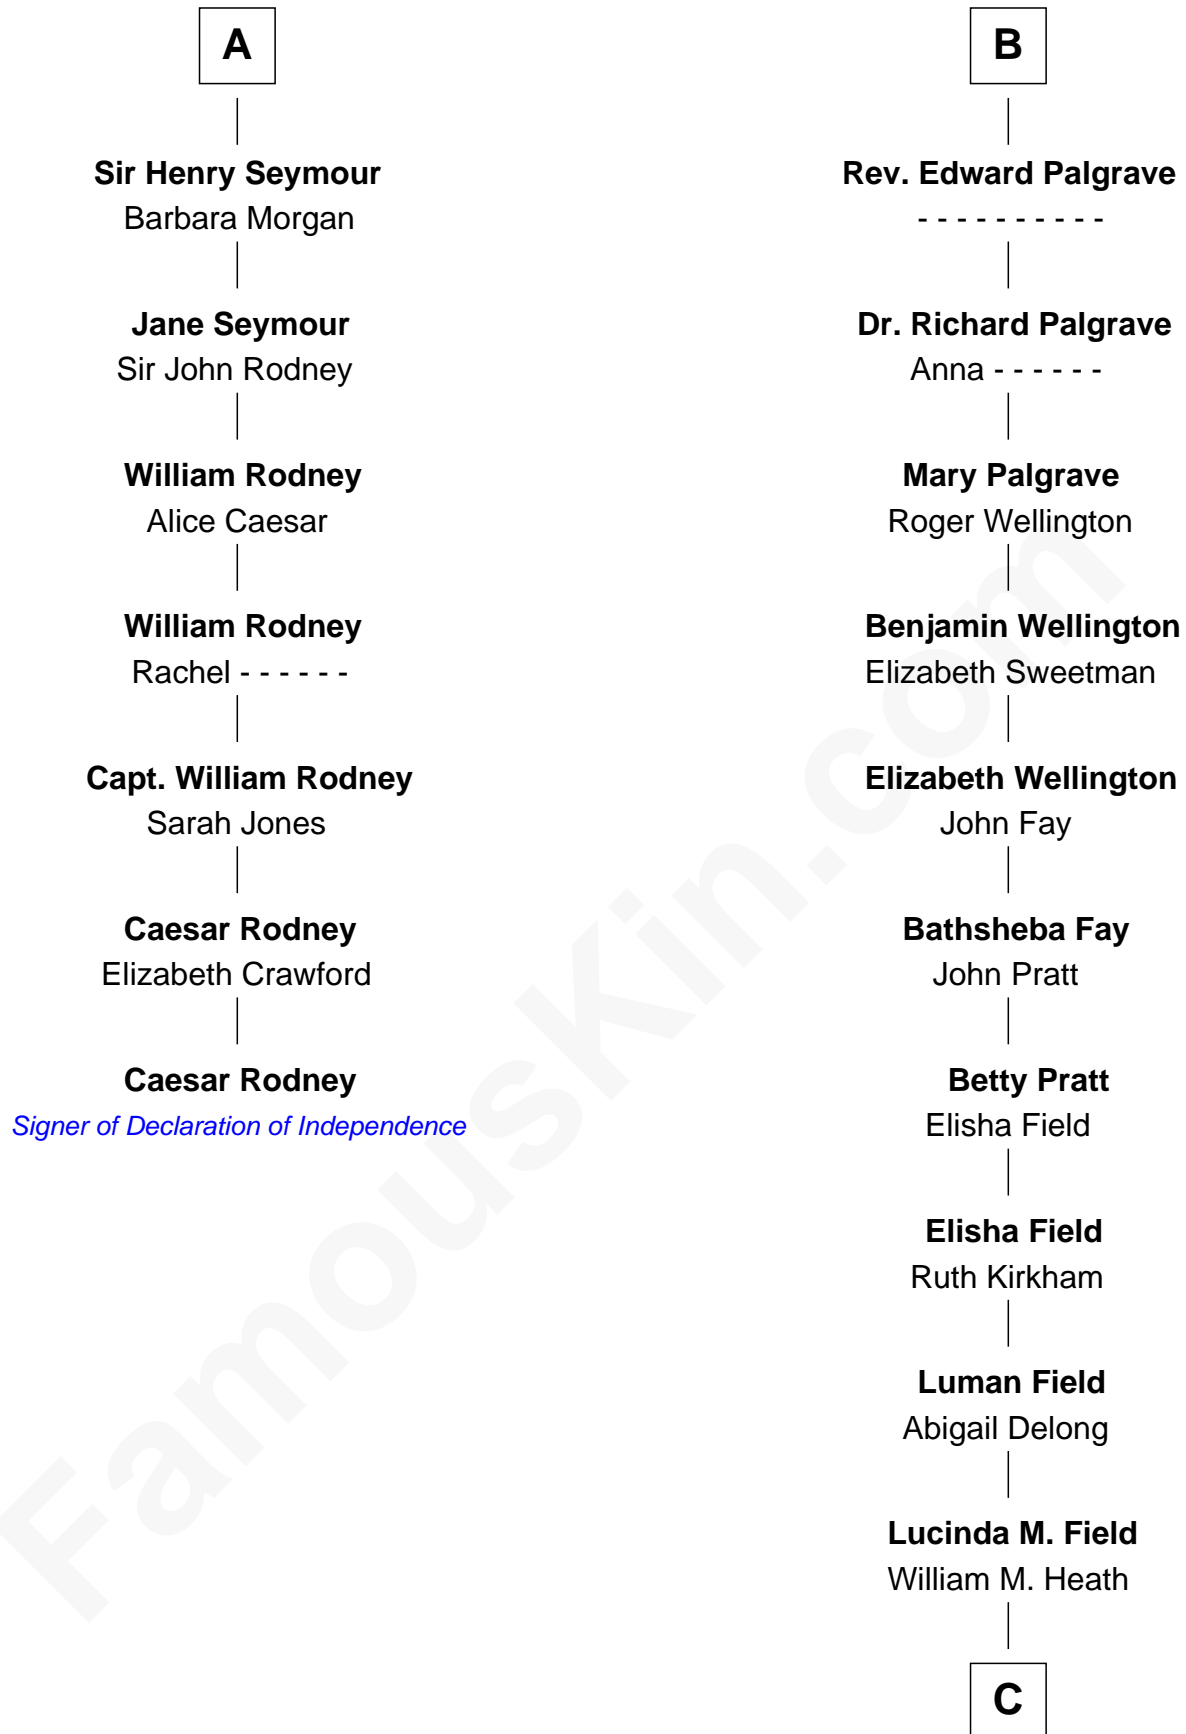

FamousKin.com

Relationship Chart of

Caesar Rodney

Signer of the Declaration of Independence

13th cousin 8 times removed of

Sarah Palin

9th Governor of Alaska

C

James W. Heath
Alma Miranda Rhodes

Charles R. Heath
Alice Adeline Oriel

Charles Francis Heath
Nellie Marie Brandt

Charles Richard Heath
Sarah Sheeran

Sarah Palin
9th Governor of Alaska

FamousKin.com