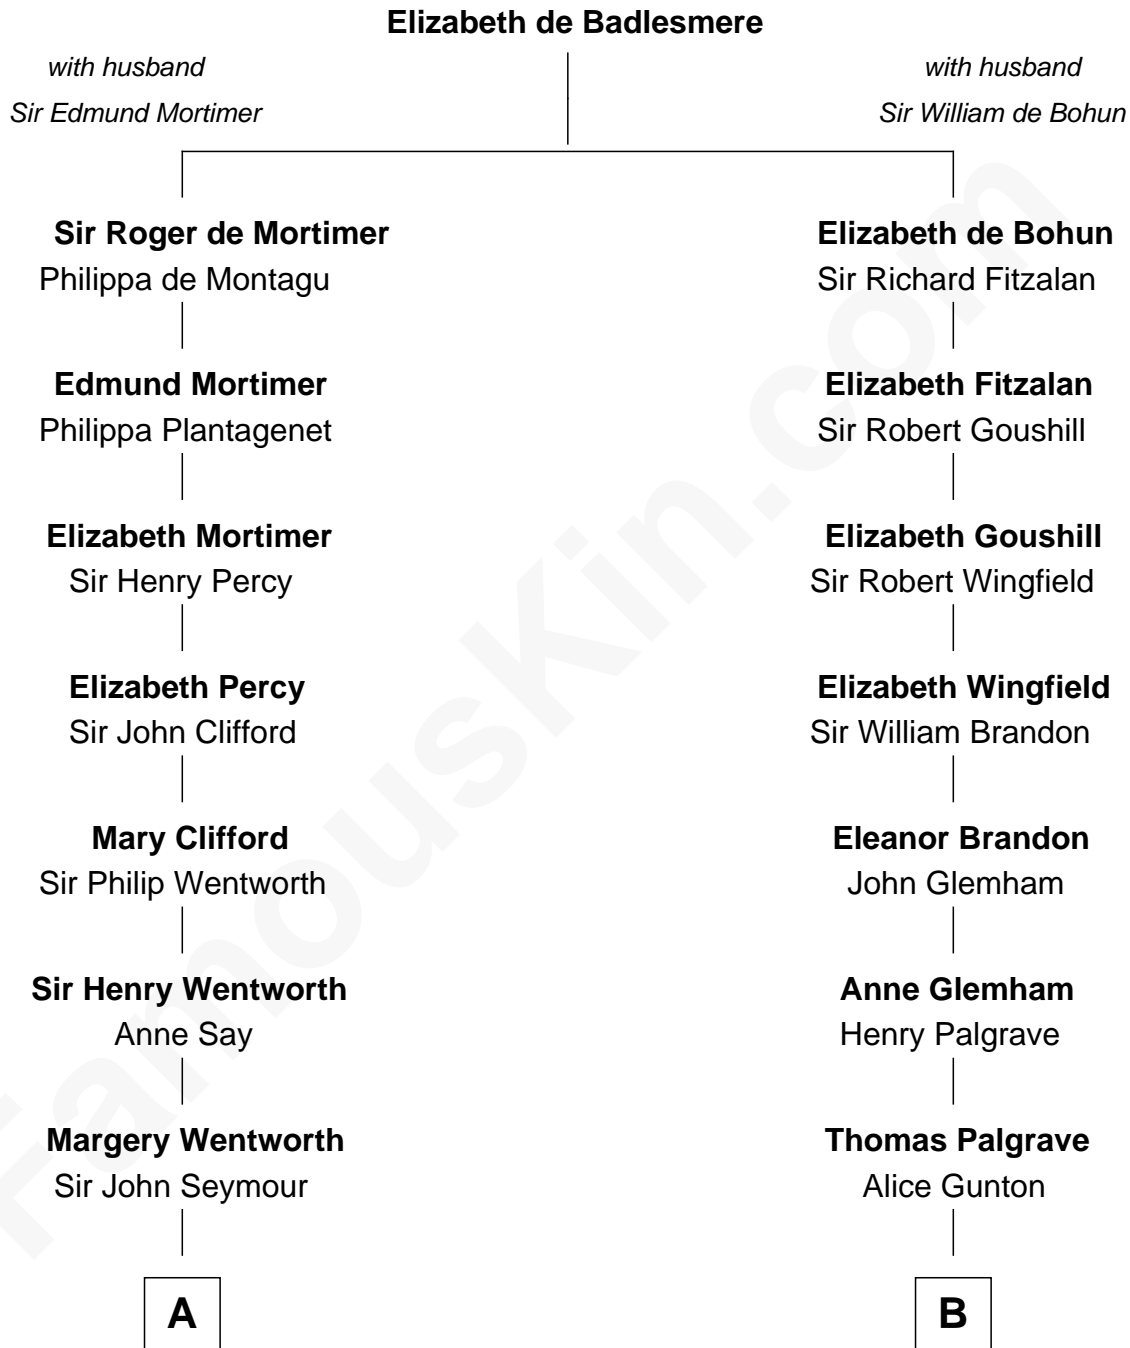

FamousKin.com

Relationship Chart of

Caesar Rodney

Signer of the Declaration of Independence

13th cousin 8 times removed of

Sarah Palin

9th Governor of Alaska

C

James W. Heath
Alma Miranda Rhodes

Charles R. Heath
Alice Adeline Oriel

Charles Francis Heath
Nellie Marie Brandt

Charles Richard Heath
Sarah Sheeran

Sarah Palin
9th Governor of Alaska

FamousKin.com