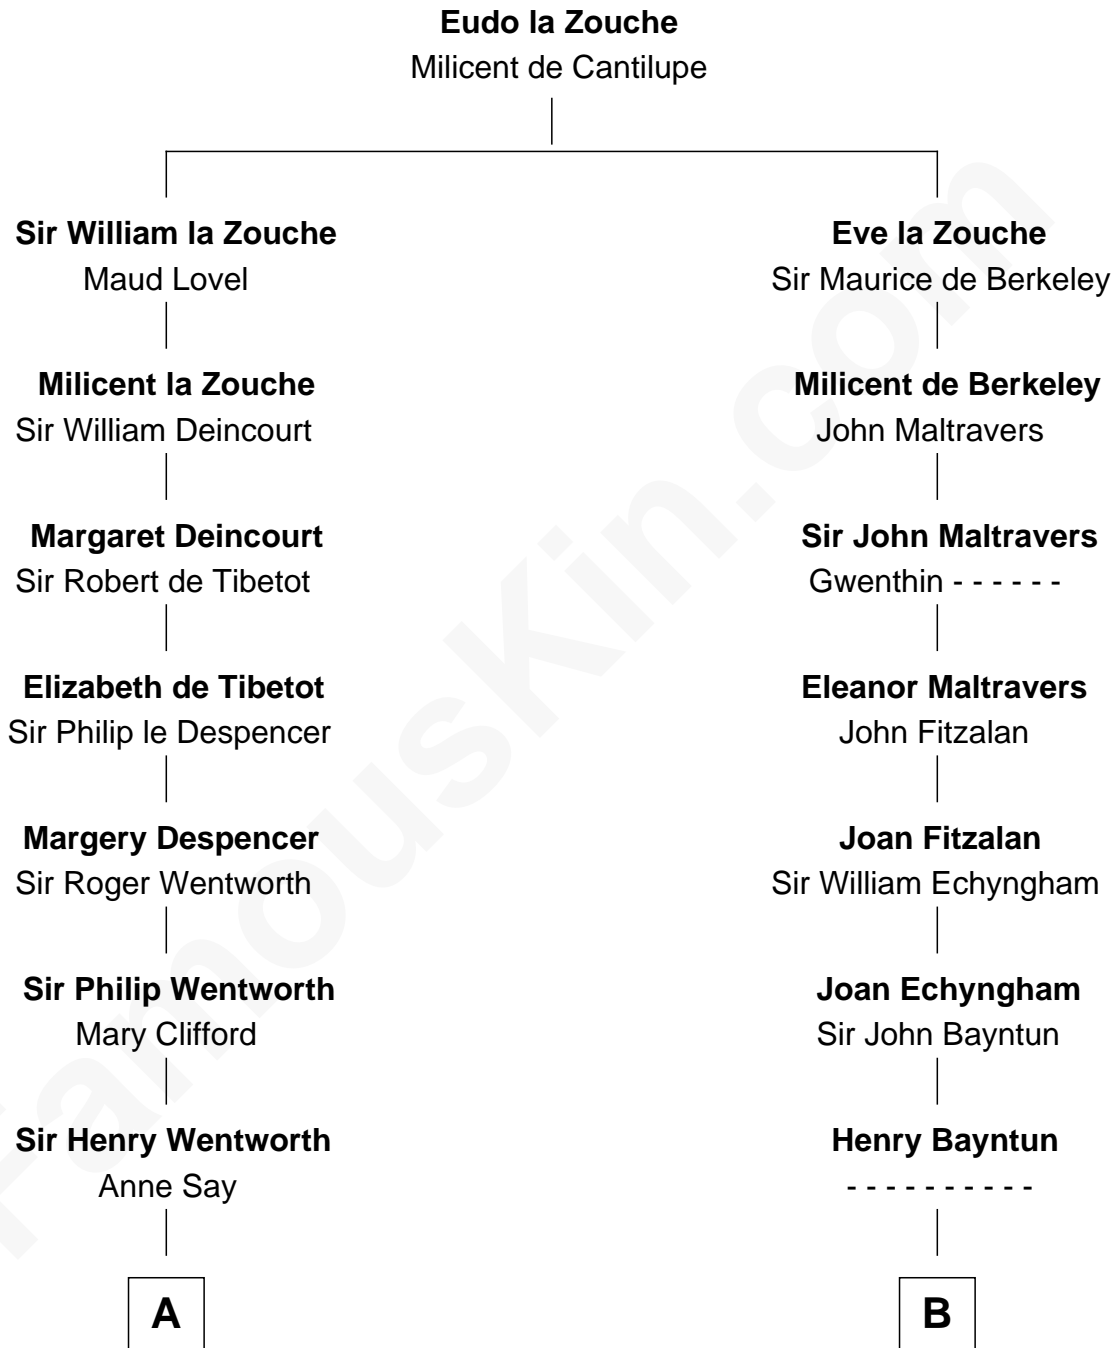

FamousKin.com

Relationship Chart of

Caesar Rodney

Signer of the Declaration of Independence

14th cousin 7 times removed of

Sarah Palin

9th Governor of Alaska

C

Thomas S. Ruddock

Maria Nancy Newell

May Belle Ruddock

Henry Charles Brandt

Nellie Marie Brandt

Charles Francis Heath

Charles Richard Heath

Sarah Sheeran

Sarah Palin

9th Governor of Alaska

FamousKin.com