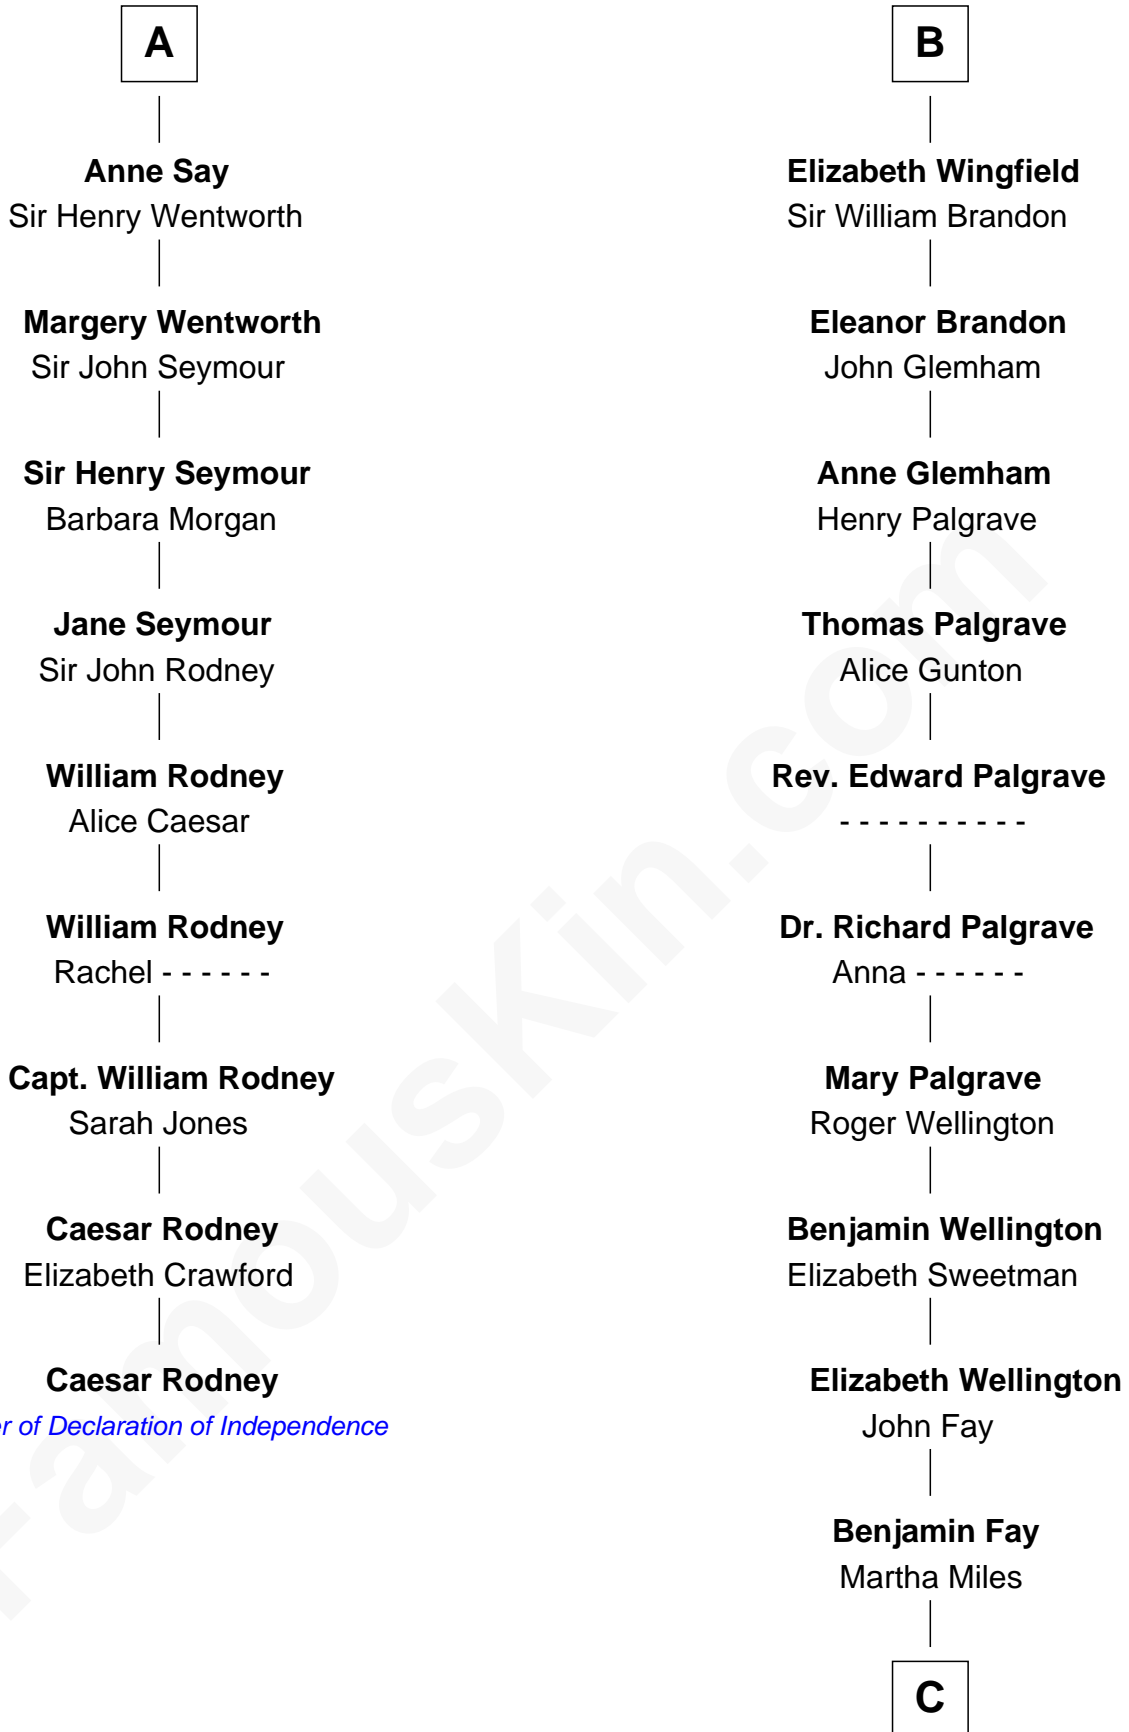

## Relationship Chart of Caesar Rodney

*Signer of the Declaration of Independence*

**15th cousin 4 times removed of**

**Shubael D. Childs**

*Founder of S.D. Childs & Company*

**Sir Humphrey de Bohun**

Maud of Eu

**C**

**Benjamin Fay**

Beulah Stow

**Beulah Fay**

Josiah Childs

**Shubael D. Childs**

*Founder of S.D. Childs & Company*

FamousKin.com