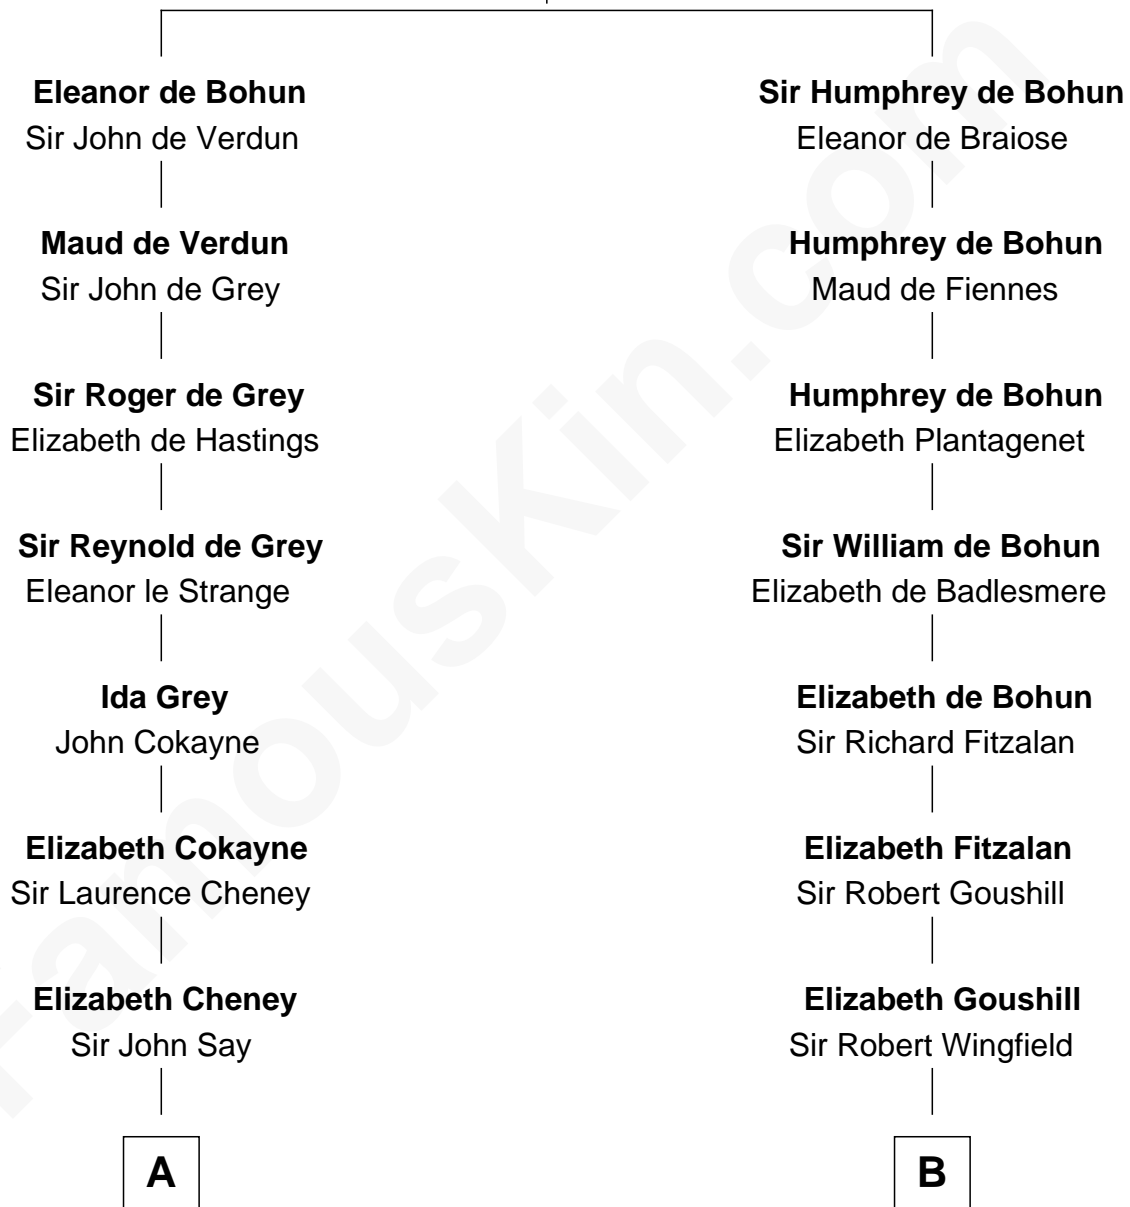

## Relationship Chart of Caesar Rodney

*Signer of the Declaration of Independence*

**15th cousin 4 times removed of**

**Shubael D. Childs**

*Founder of S.D. Childs & Company*

**Sir Humphrey de Bohun**

Maud of Eu

**C**

**Benjamin Fay**

Beulah Stow

**Beulah Fay**

Josiah Childs

**Shubael D. Childs**

*Founder of S.D. Childs & Company*

FamousKin.com