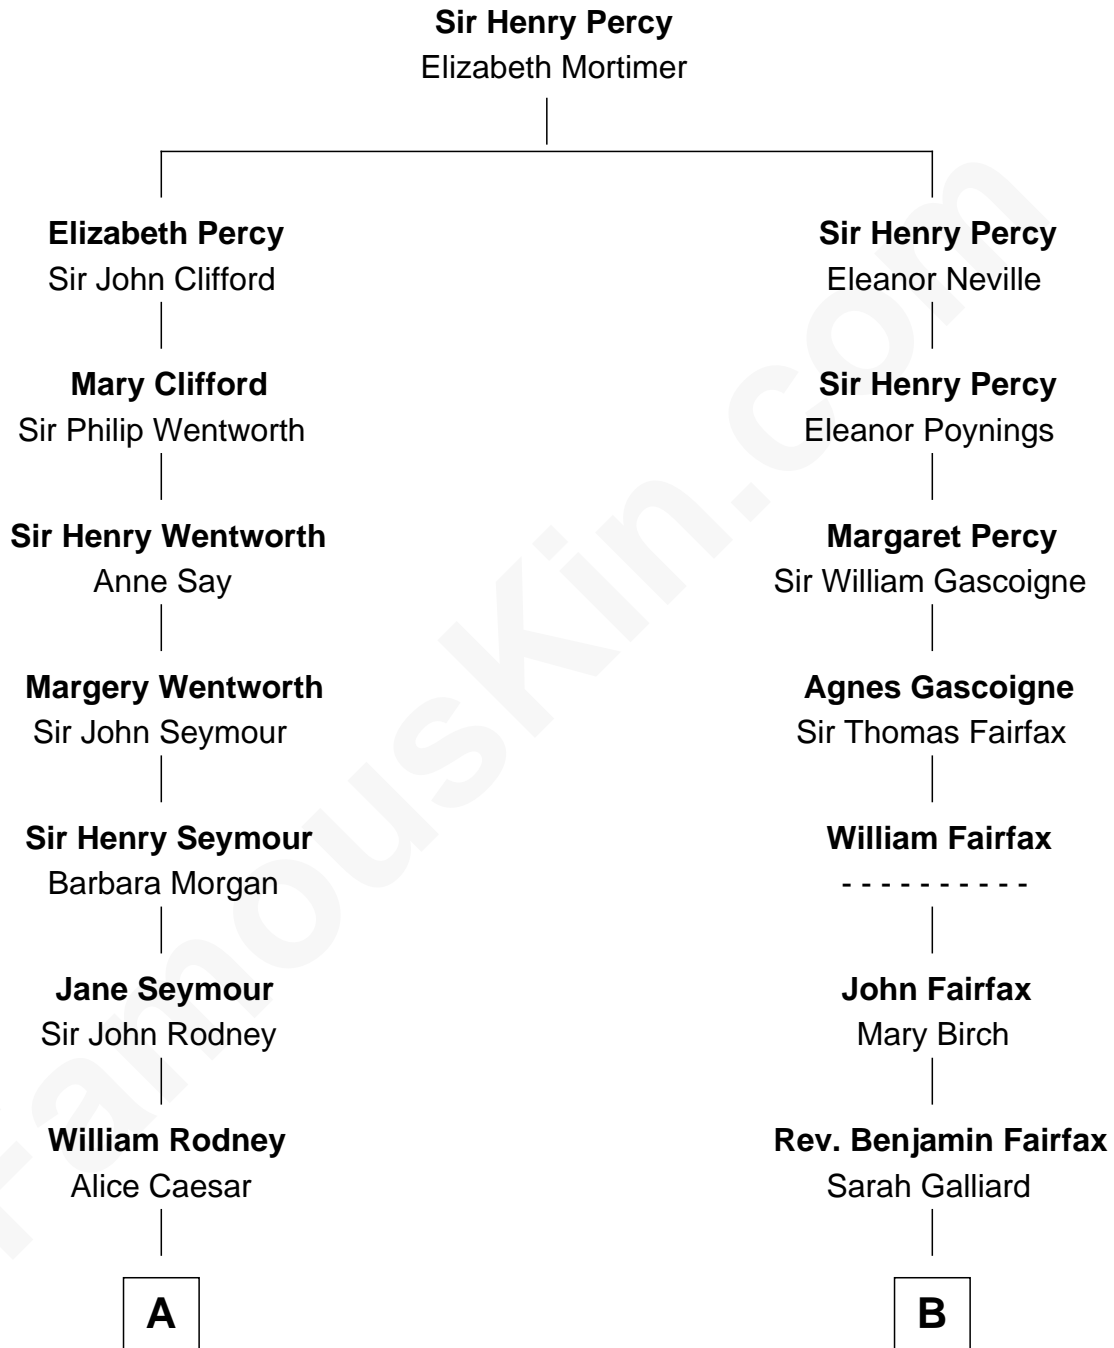

## Relationship Chart of

### Caesar Rodney

*Signer of the Declaration of Independence*

10th cousin 8 times removed of

### Catherine Middleton

*Princess of Wales*

C

Michael Francis Middleton

Carole Elizabeth Goldsmith

Catherine Middleton

*Princess of Wales*

FamousKin.com