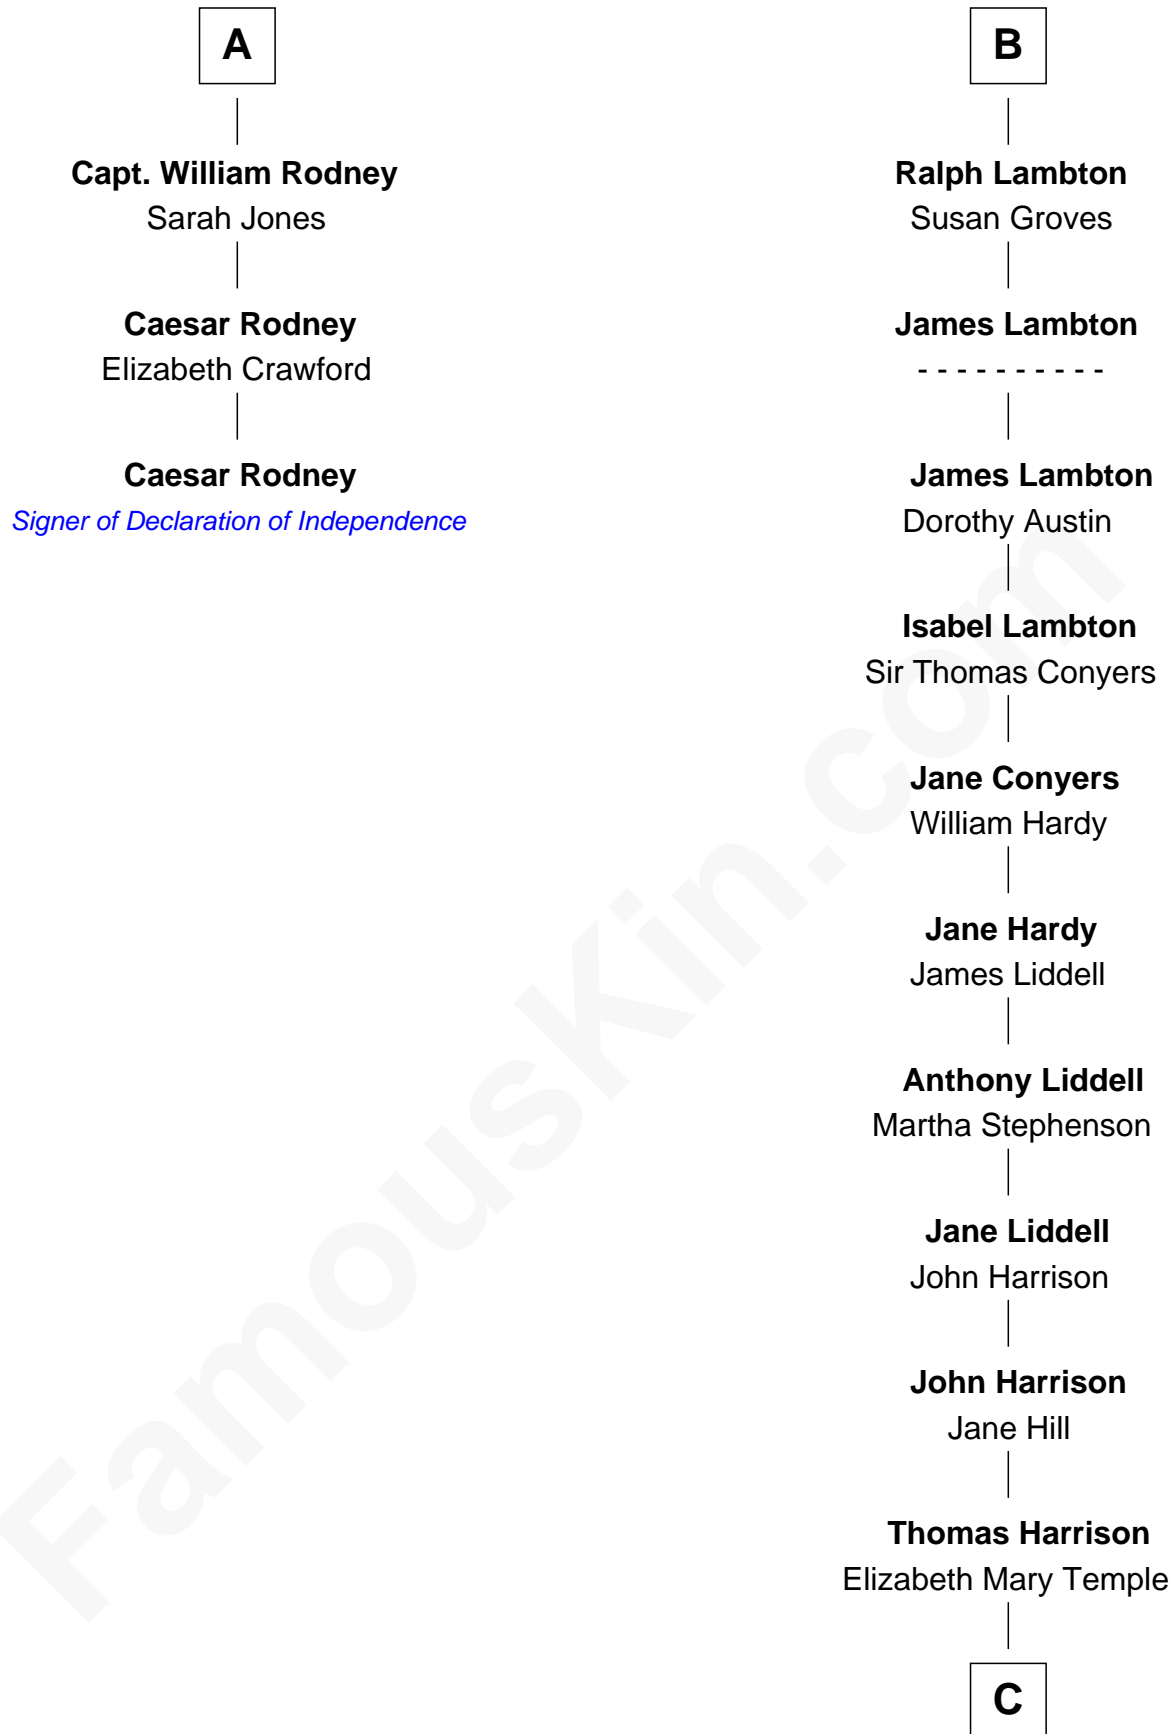

### Caesar Rodney

*Signer of the Declaration of Independence*

9th cousin 10 times removed of

### Catherine Middleton

*Princess of Wales*

**Sir John Clifford**

Elizabeth Percy

C

**Dorothy Harrison**

Ronald John James Goldsmith

**Carole Elizabeth Goldsmith**