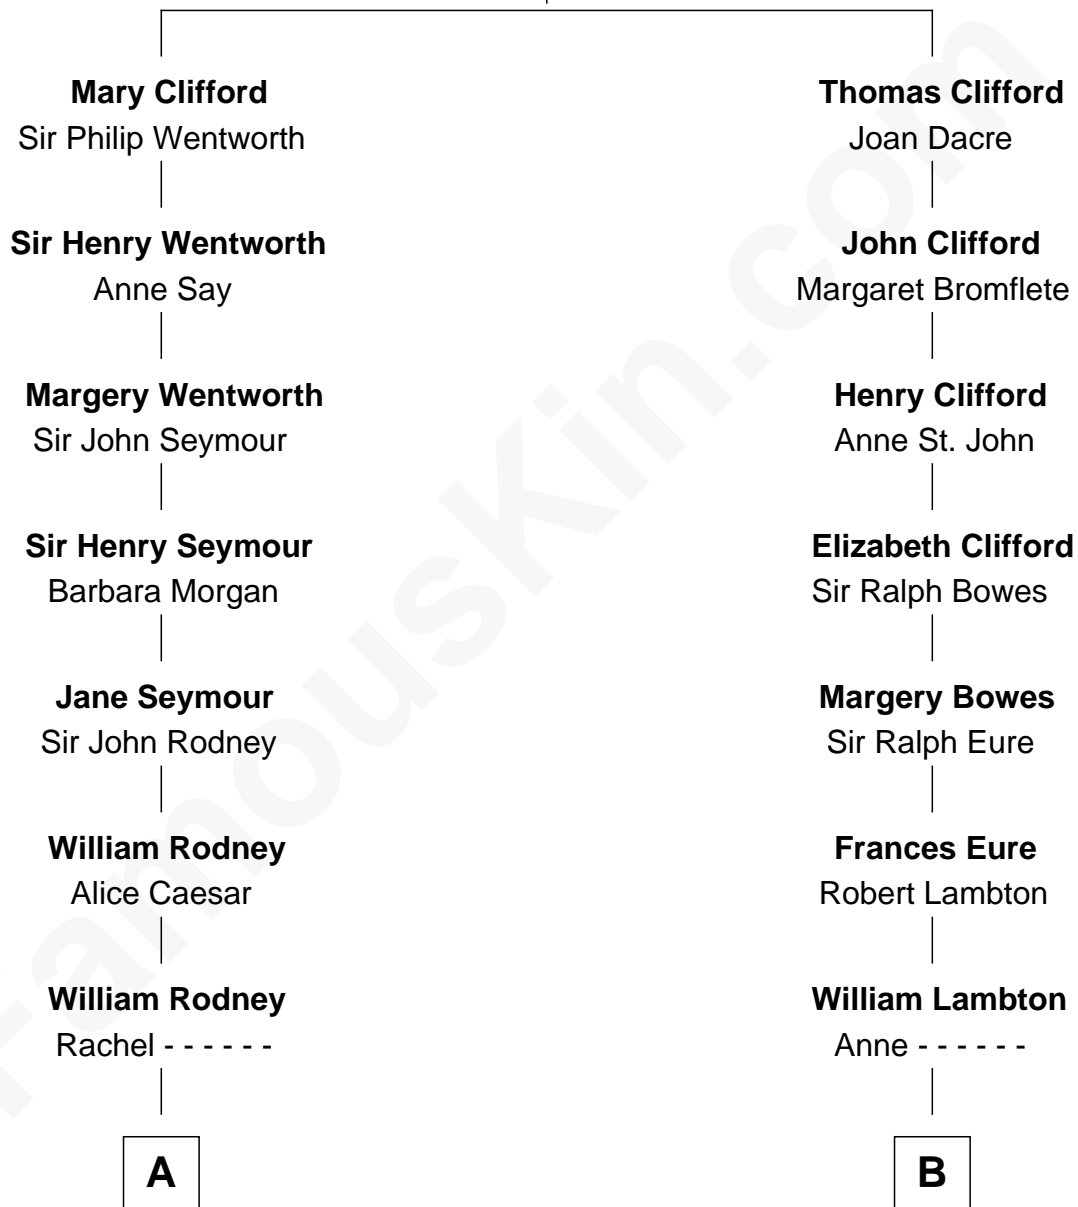

## Relationship Chart of

### Caesar Rodney

*Signer of the Declaration of Independence*

9th cousin 10 times removed of

### Catherine Middleton

*Princess of Wales*

**Sir John Clifford**

Elizabeth Percy

C

**Dorothy Harrison**

Ronald John James Goldsmith

**Carole Elizabeth Goldsmith**

Michael Francis Middleton

**Catherine Middleton**

*Princess of Wales*

FamousKin.com