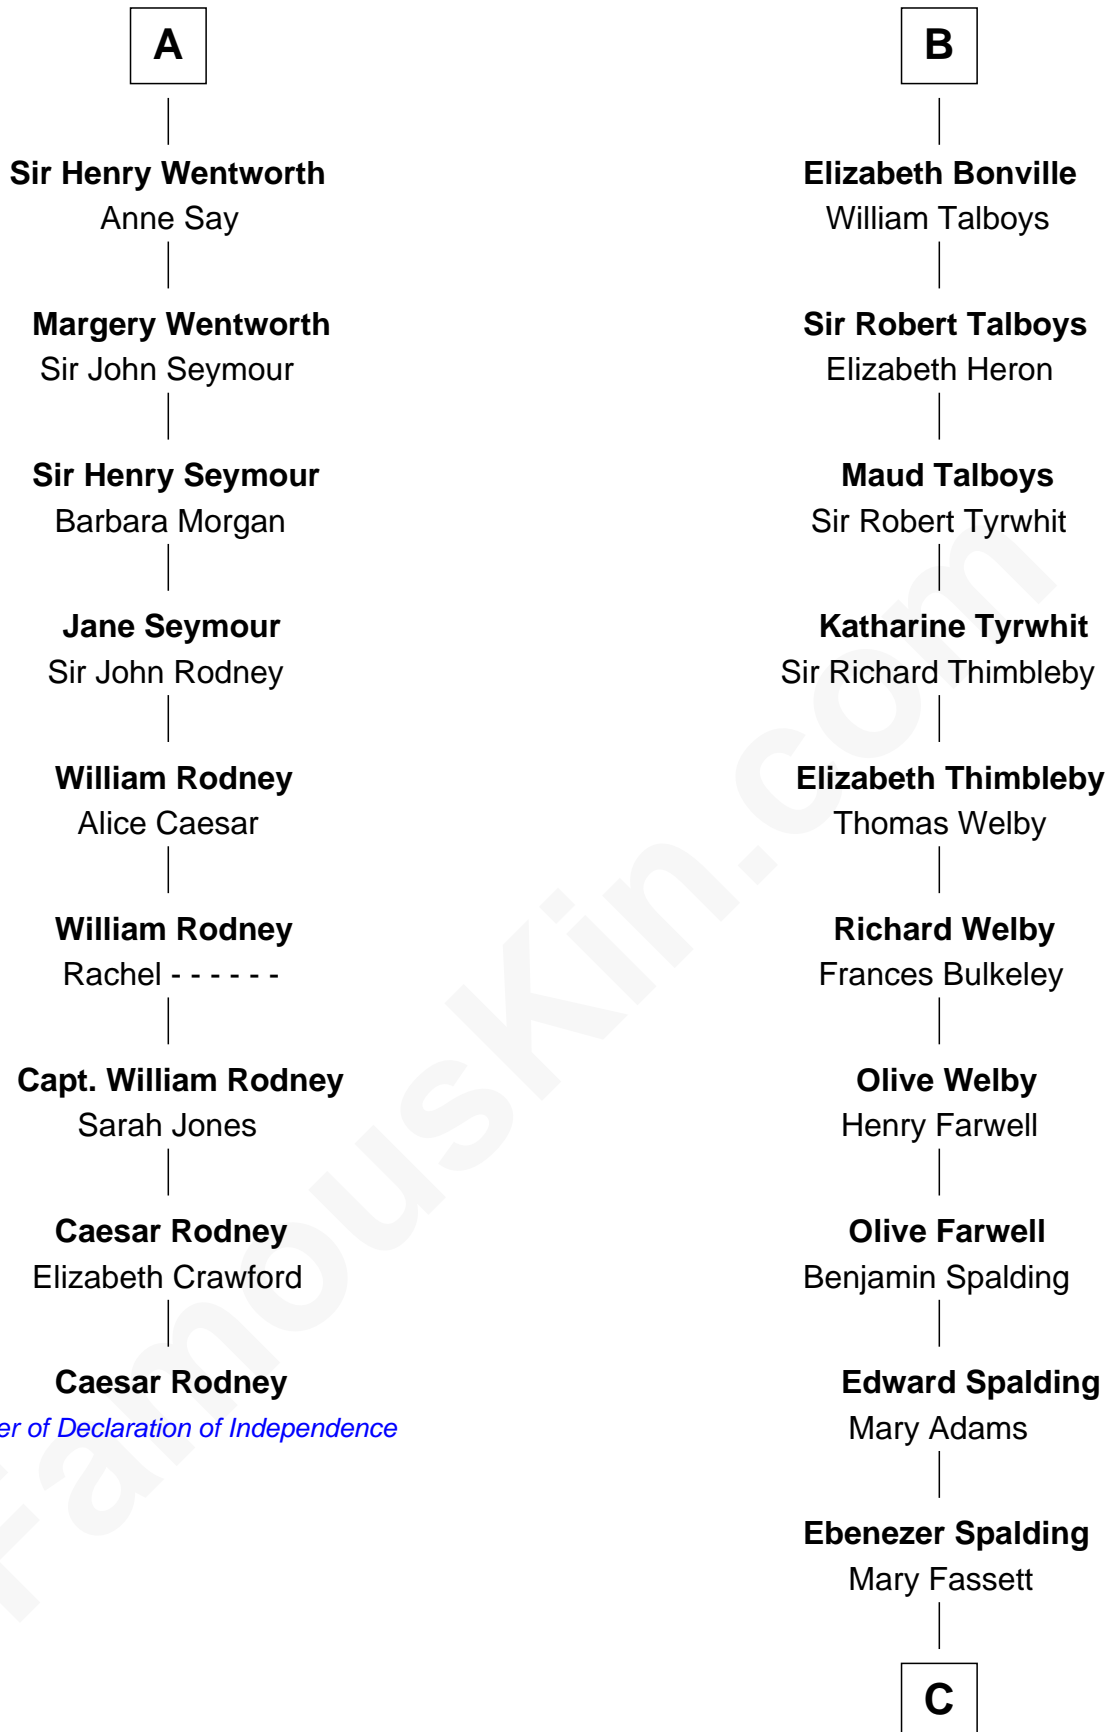

### Caesar Rodney

*Signer of the Declaration of Independence*

15th cousin 5 times removed of

### William Rufus Day

*36th U.S. Secretary of State*

**Alan la Zouche**

Ellen de Quincy

**C**

—  
**Dr. Rufus Spalding**

Lydia Paine

—  
**Rufus Paine Spalding**