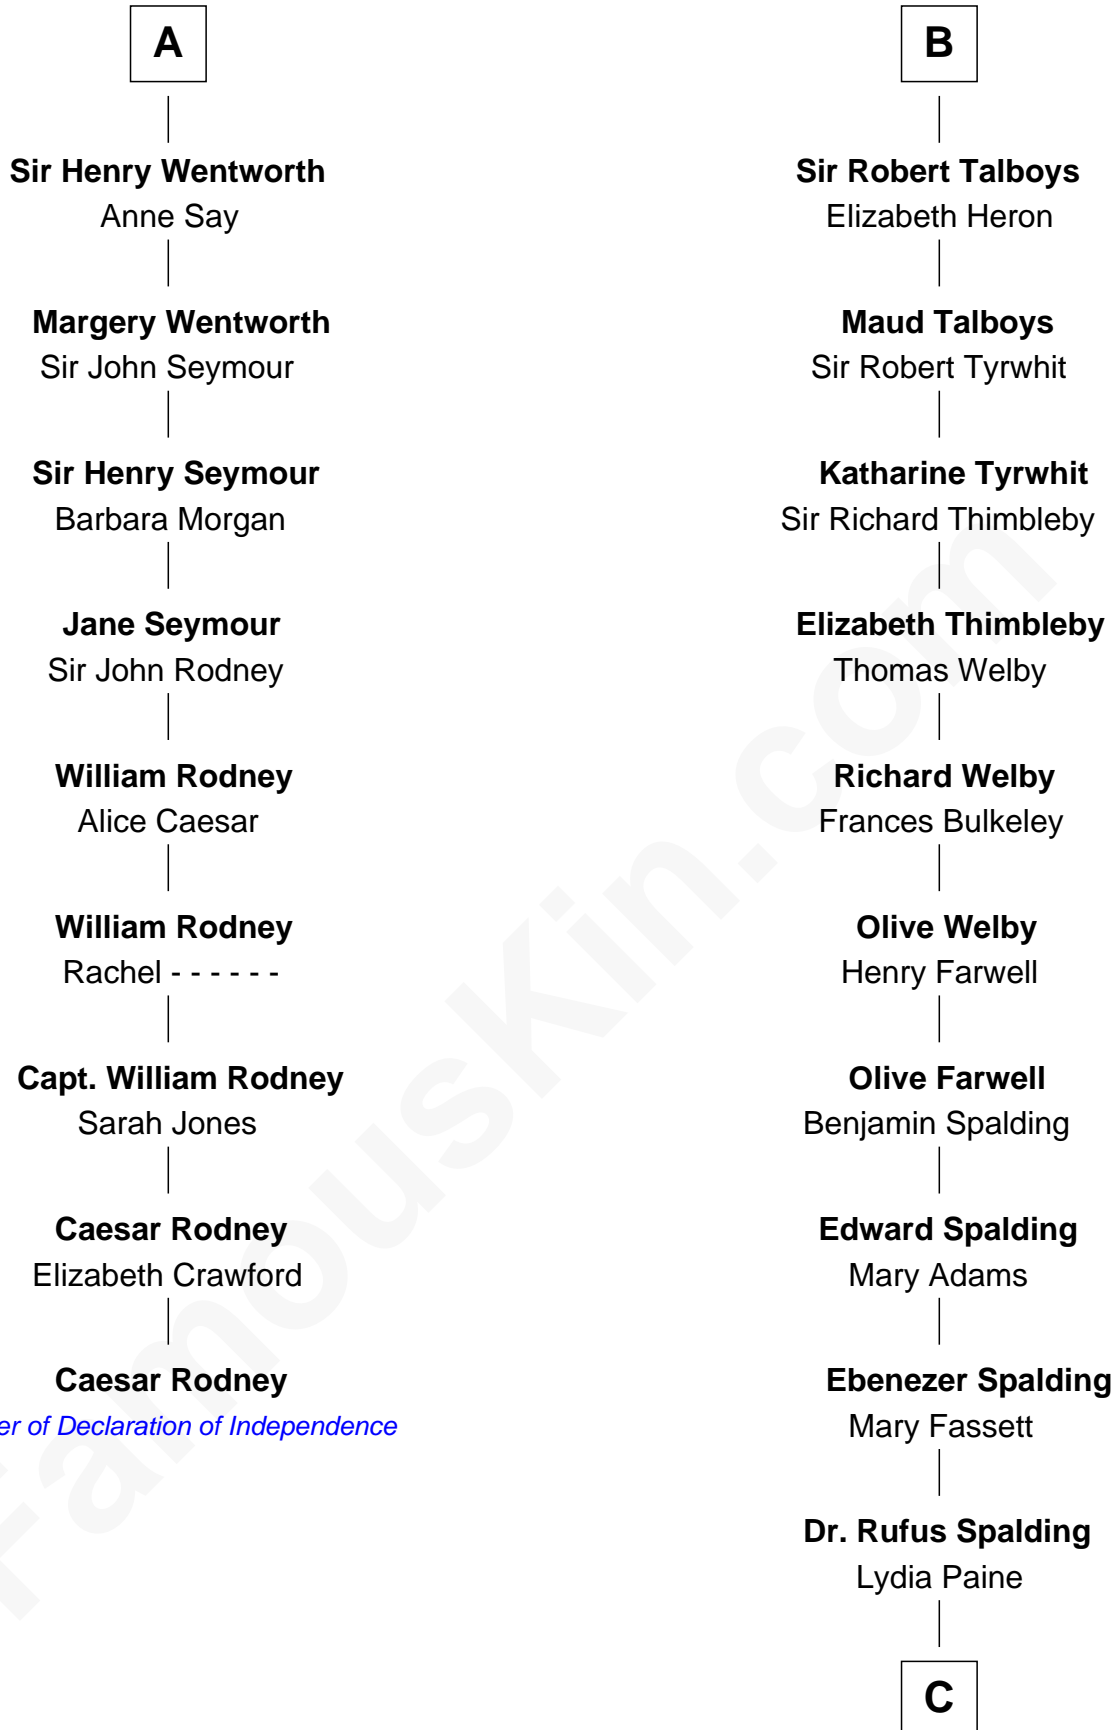

FamousKin.com

Relationship Chart of

Caesar Rodney

Signer of the Declaration of Independence

15th cousin 4 times removed of

William Rufus Day

36th U.S. Secretary of State

C

—
Rufus Paine Spalding

Lucretia A. Swift

—
Emily Swift Spalding

Luther Day

—
William Rufus Day

36th U.S. Secretary of State

FamousKin.com