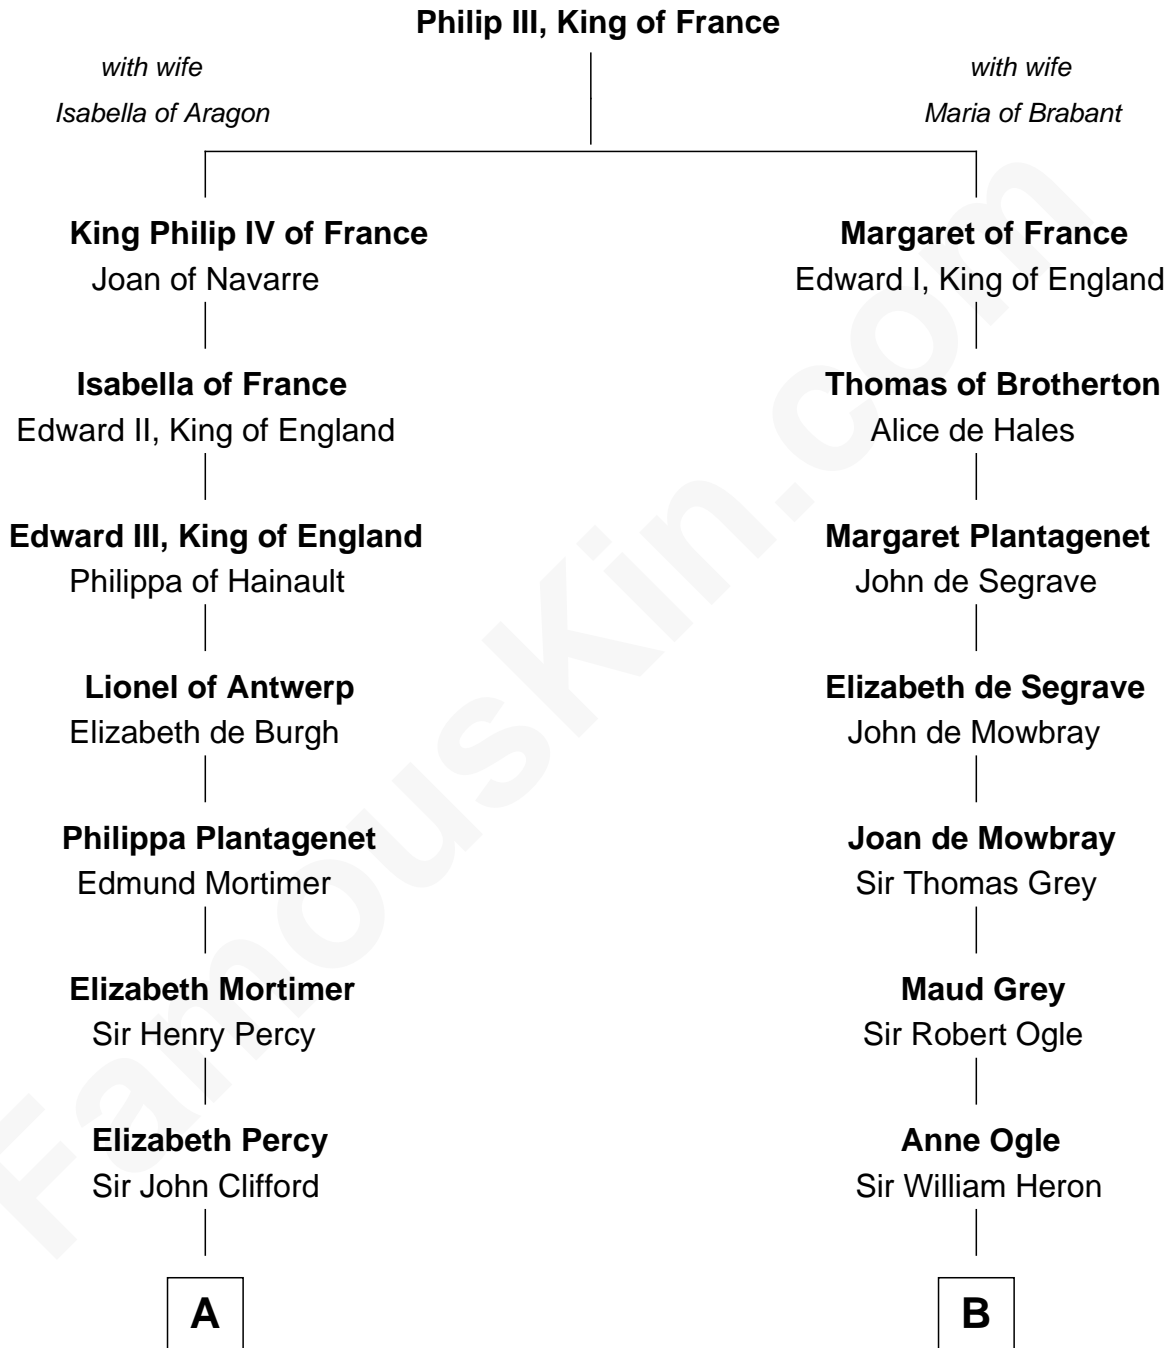

FamousKin.com

Relationship Chart of

Caesar Rodney

Signer of the Declaration of Independence

16th cousin 4 times removed of

William Rufus Day

36th U.S. Secretary of State

C

—
Dr. Rufus Spalding

Lydia Paine

—
Rufus Paine Spalding

Lucretia A. Swift

—
Emily Swift Spalding

Luther Day

—
William Rufus Day

36th U.S. Secretary of State