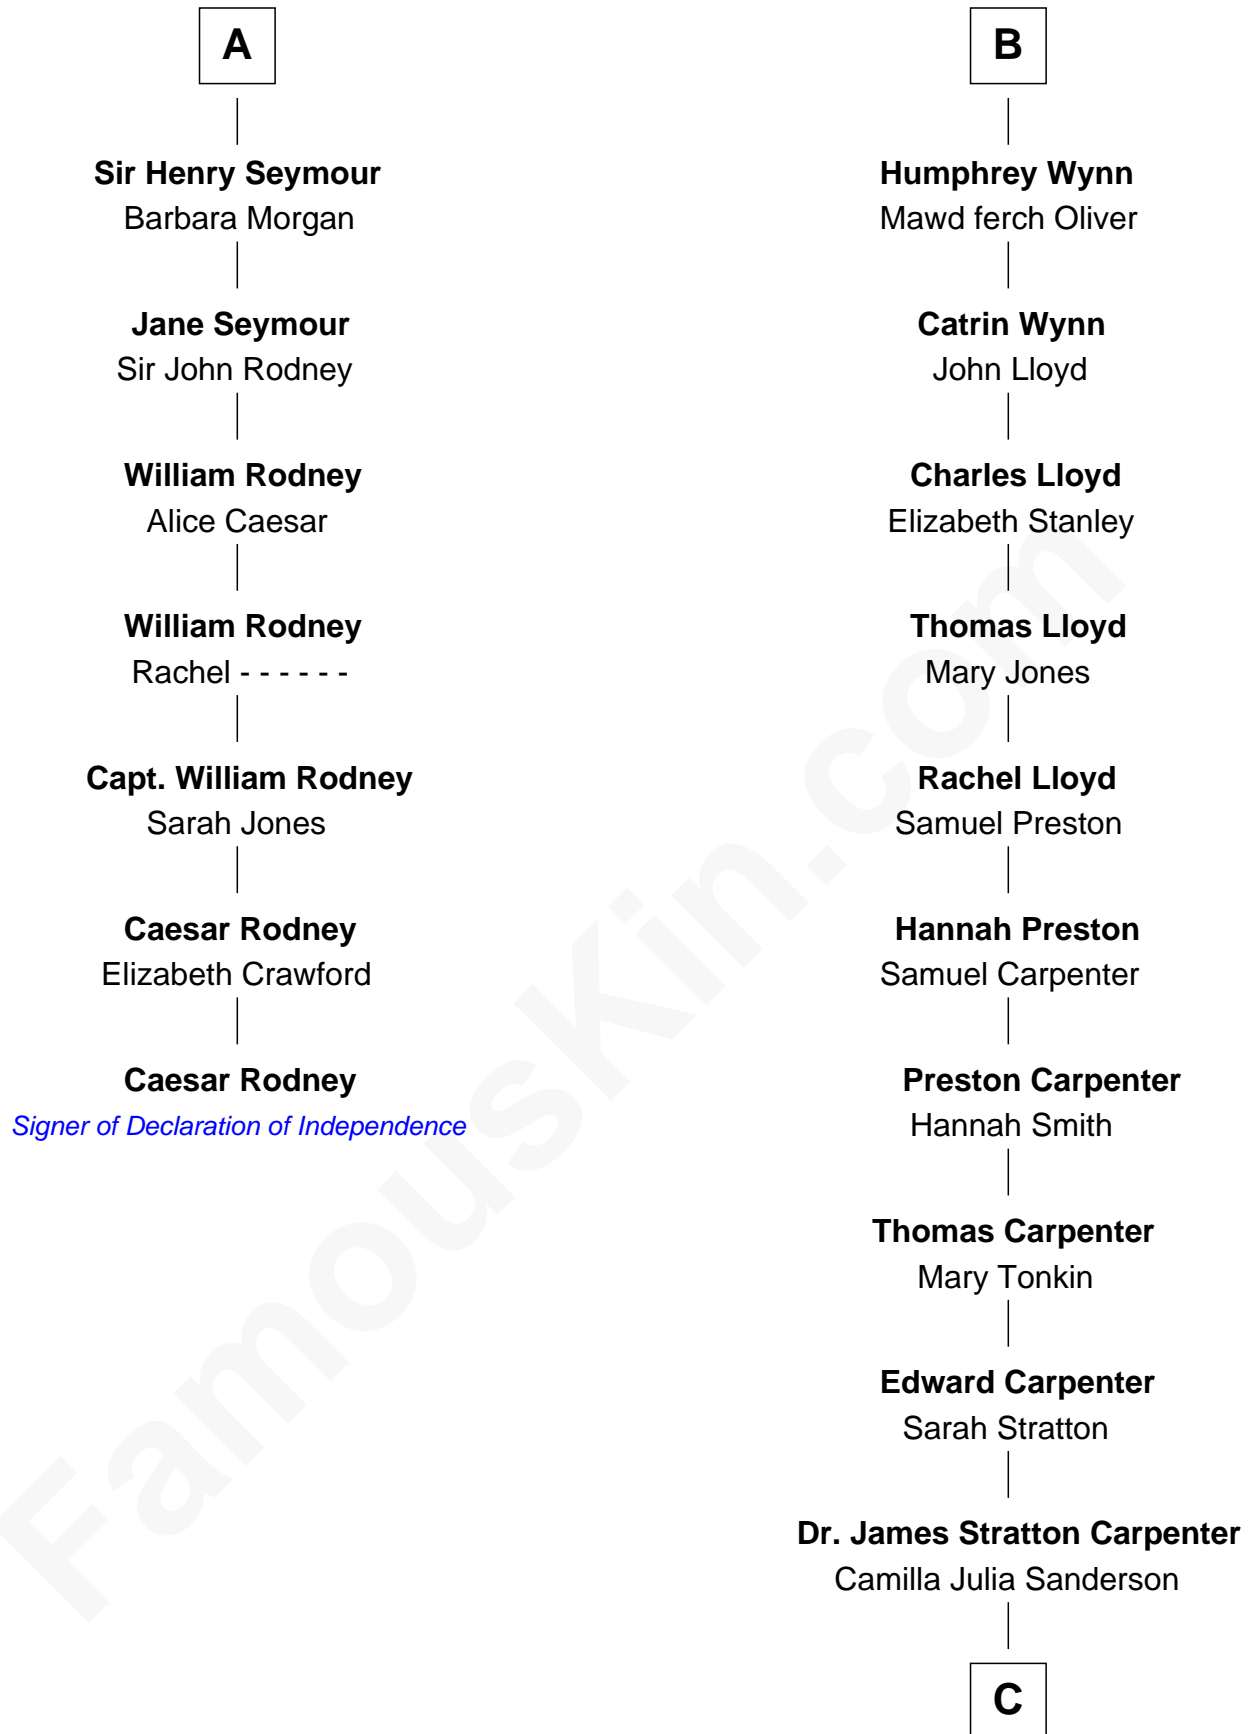

FamousKin.com

Relationship Chart of

Caesar Rodney

Signer of the Declaration of Independence

13th cousin 8 times removed of

Mary Chapin Carpenter
Singer and Songwriter

C

Dr. John Thomas Carpenter

Eliza Adelaide Hill

Dr. James Stratton Carpenter

Lillian Louise Chapin

Chapin Carpenter

Ruth Smythe

Chapin Carpenter

Mary Bowie Robertson

Mary Chapin Carpenter