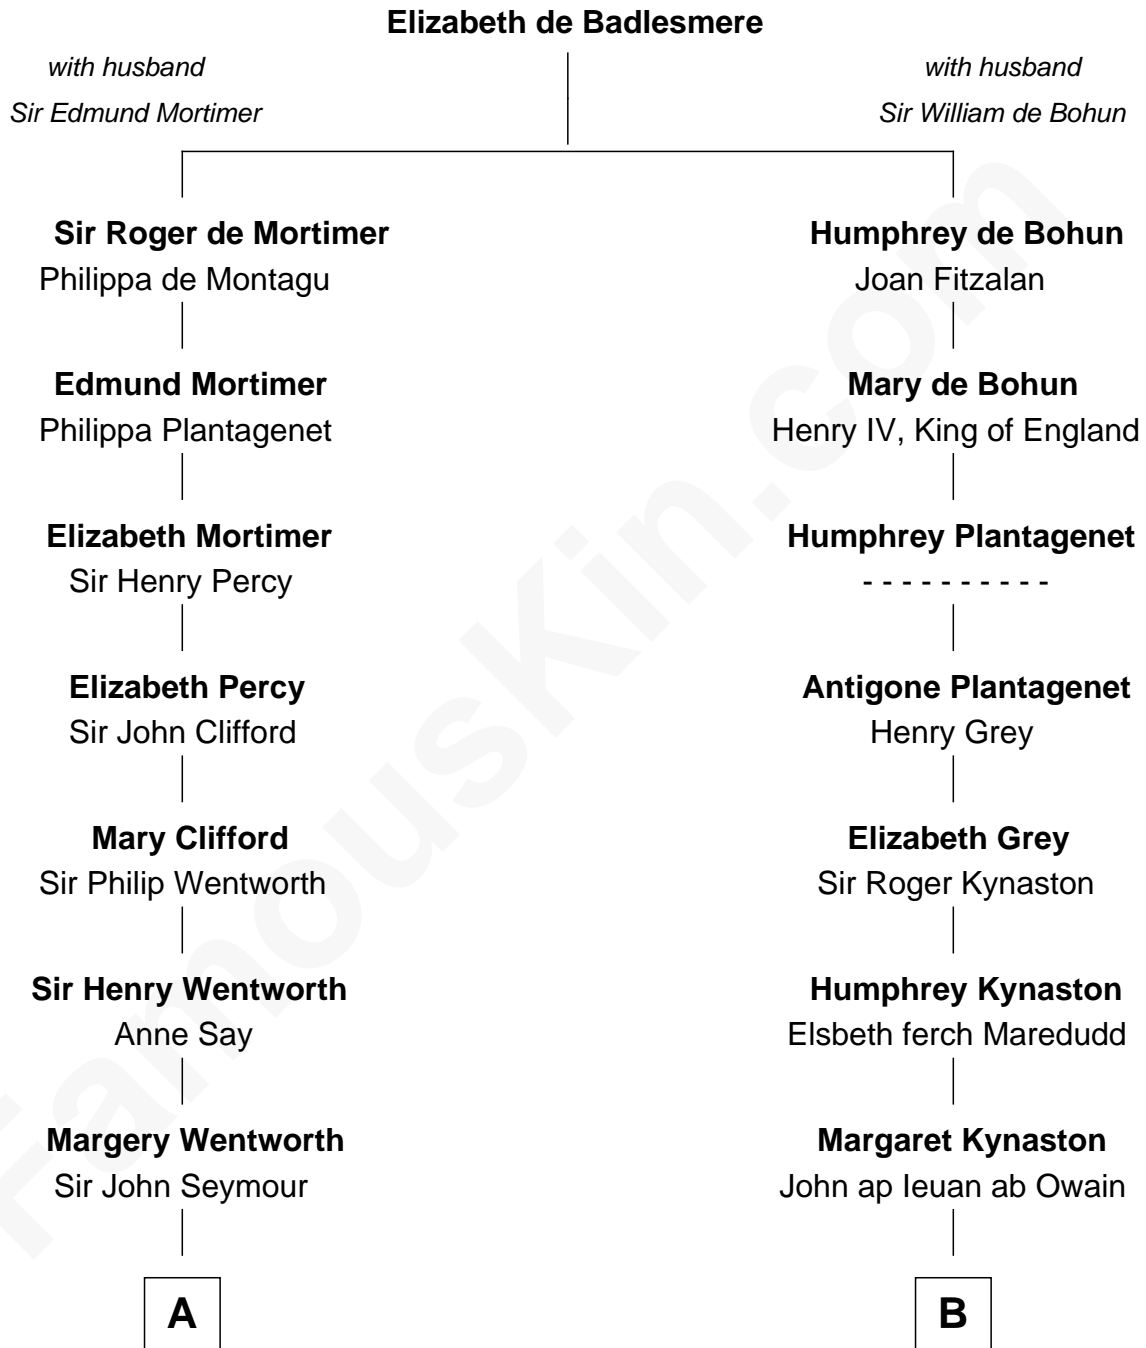

FamousKin.com

Relationship Chart of

Caesar Rodney

Signer of the Declaration of Independence

13th cousin 8 times removed of

Mary Chapin Carpenter
Singer and Songwriter

C

Dr. John Thomas Carpenter

Eliza Adelaide Hill

Dr. James Stratton Carpenter

Lillian Louise Chapin

Chapin Carpenter

Ruth Smythe

Chapin Carpenter

Mary Bowie Robertson

Mary Chapin Carpenter