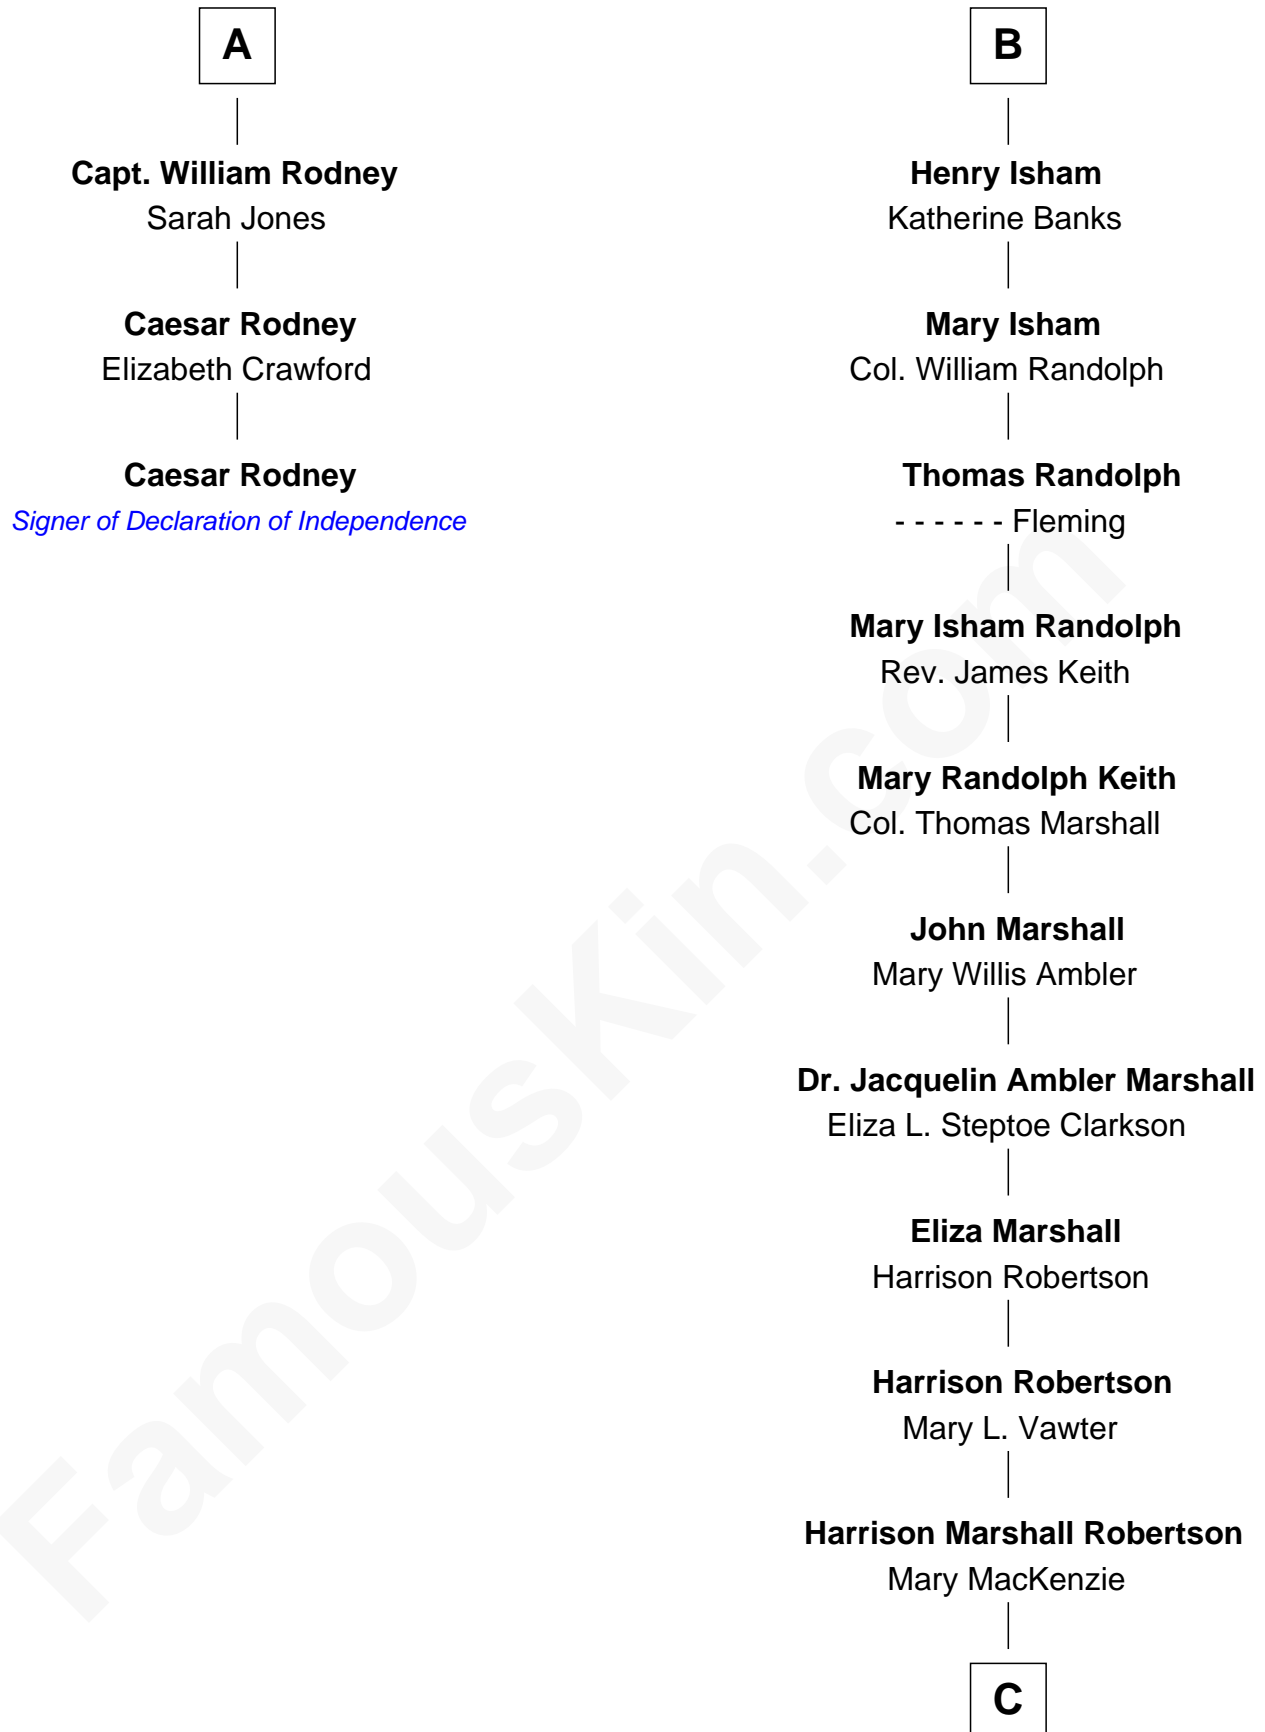

FamousKin.com

Relationship Chart of

Caesar Rodney

Signer of the Declaration of Independence

9th cousin 9 times removed of

Mary Chapin Carpenter
Singer and Songwriter

Sir Roger Wentworth
Margery Despencer

Sir Philip Wentworth
Mary Clifford

Sir Henry Wentworth
Anne Say

Margery Wentworth
Sir John Seymour

Sir Henry Seymour
Barbara Morgan

Jane Seymour
Sir John Rodney

William Rodney
Alice Caesar

William Rodney
Rachel - - - - -

A

Margaret Wentworth
Sir William Hopton

Margaret Hopton
Sir Philip Booth

Audrey Booth
Sir William de Lytton

Sir Robert Lytton
Frances Cavalery

Anne Lytton
Sir John Borlase

Anne Borlase
Sir Euseby Isham

William Isham
Mary Brett

B

C