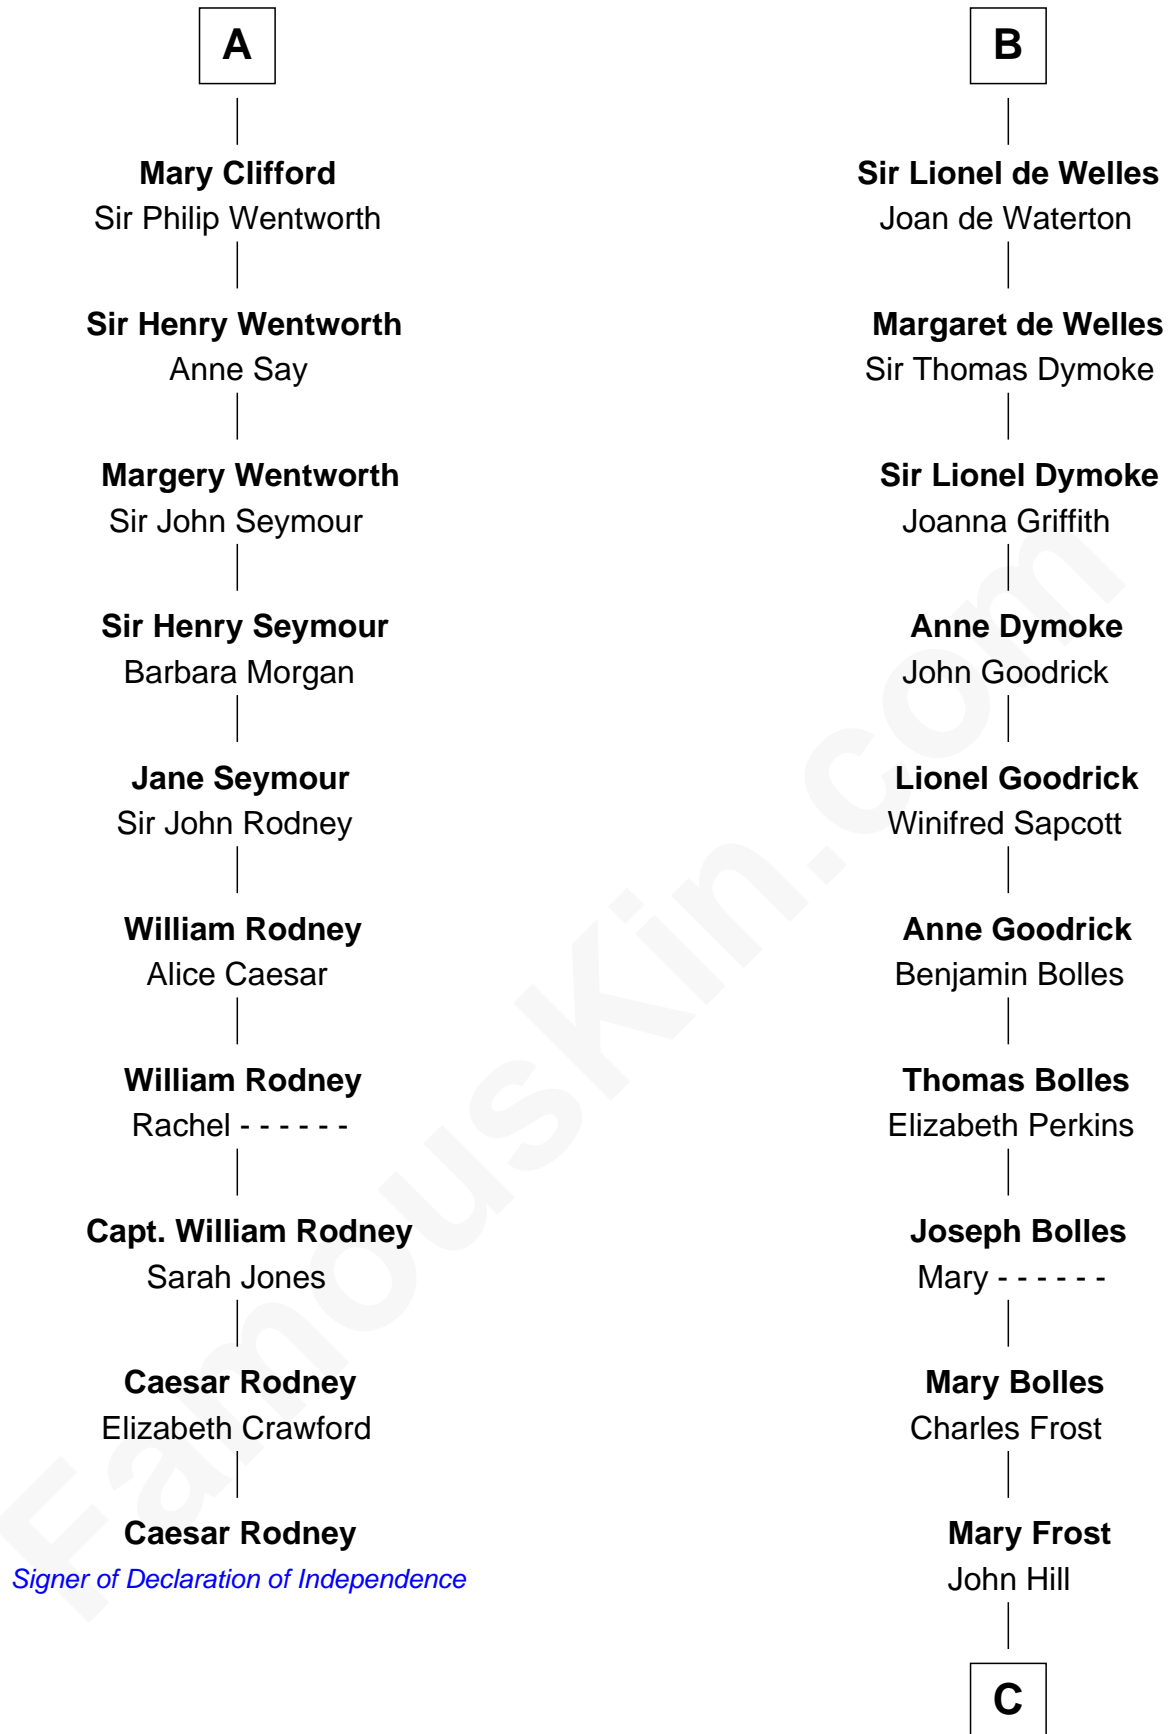

FamousKin.com

Relationship Chart of

Caesar Rodney

Signer of the Declaration of Independence

16th cousin 4 times removed of

Ichabod Goodwin

27th Governor of New Hampshire

C

Elisha Hill

Mary Plaisted

Hannah Hill

Dominicus Goodwin

Samuel Goodwin

Anna Thompson Gerrish

Ichabod Goodwin

27th Governor of New Hampshire