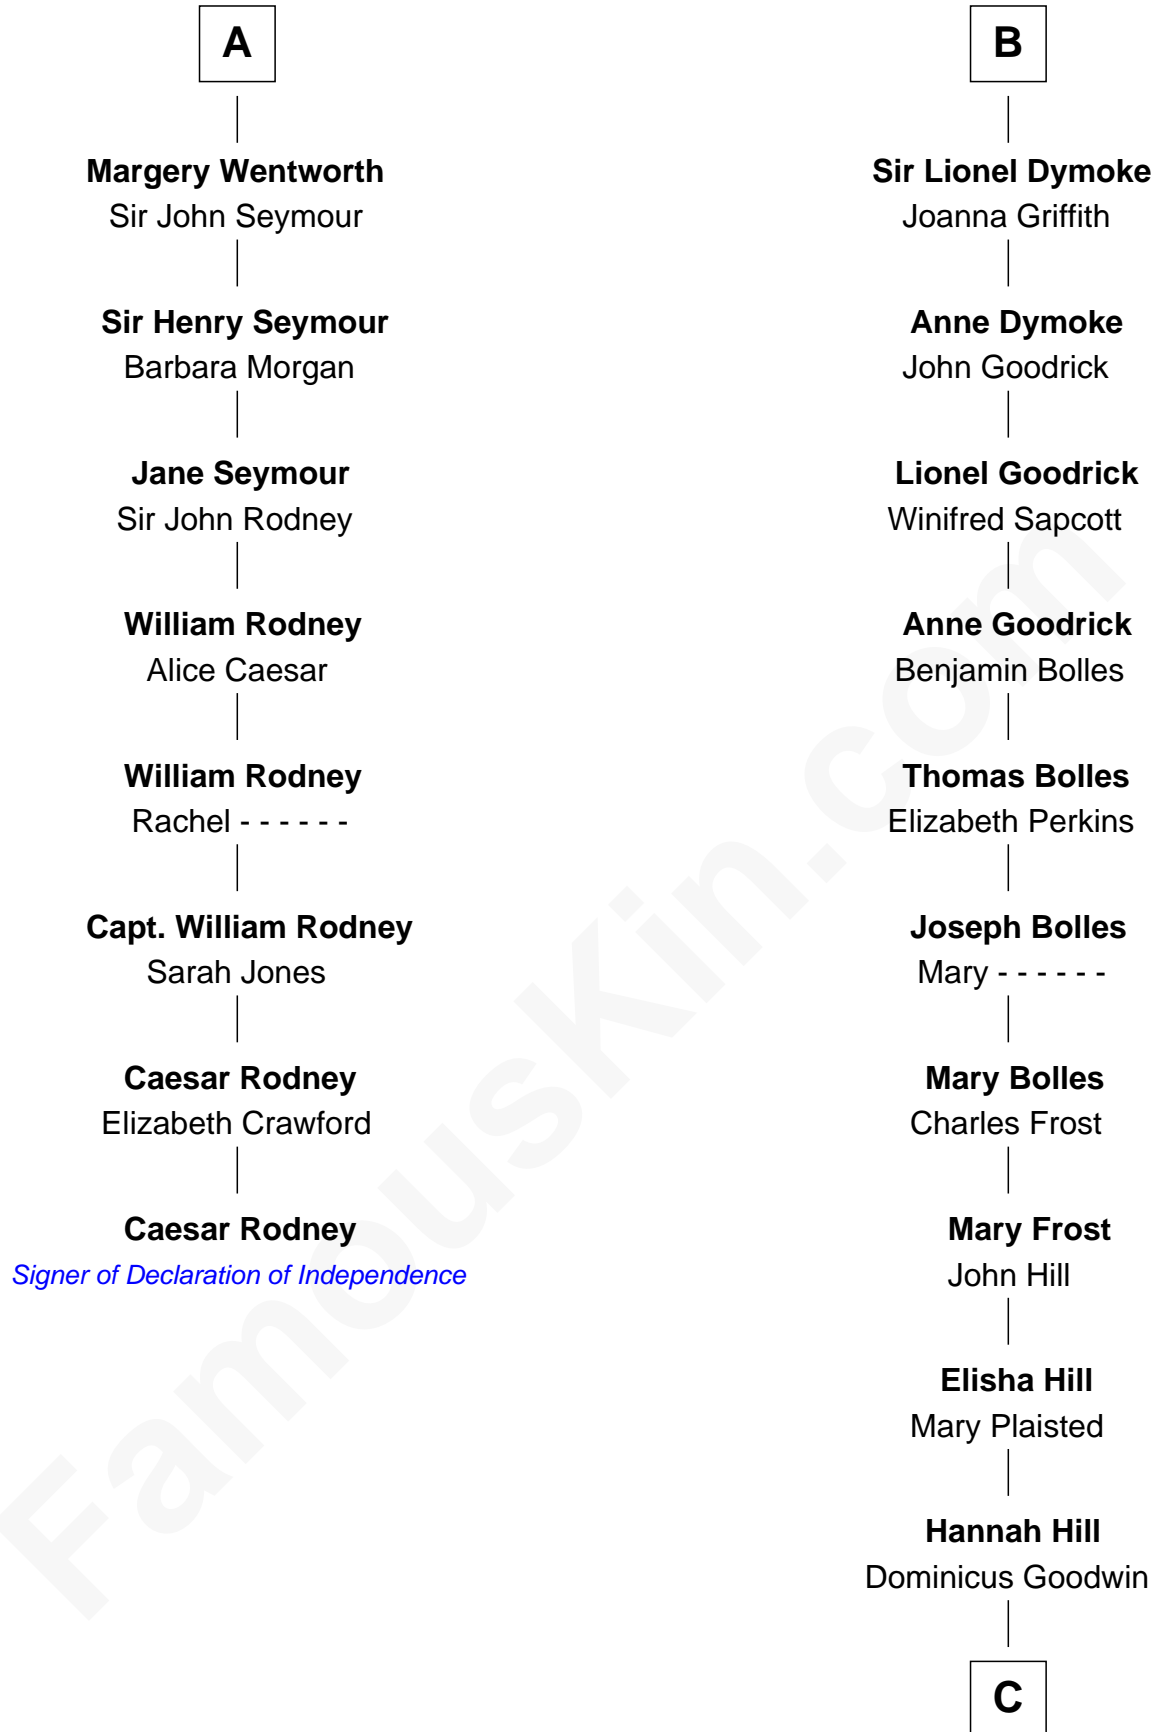

FamousKin.com

Relationship Chart of

Caesar Rodney

Signer of the Declaration of Independence

14th cousin 4 times removed of

Ichabod Goodwin

27th Governor of New Hampshire

C

Samuel Goodwin

Anna Thompson Gerrish

Ichabod Goodwin

27th Governor of New Hampshire

FamousKin.com