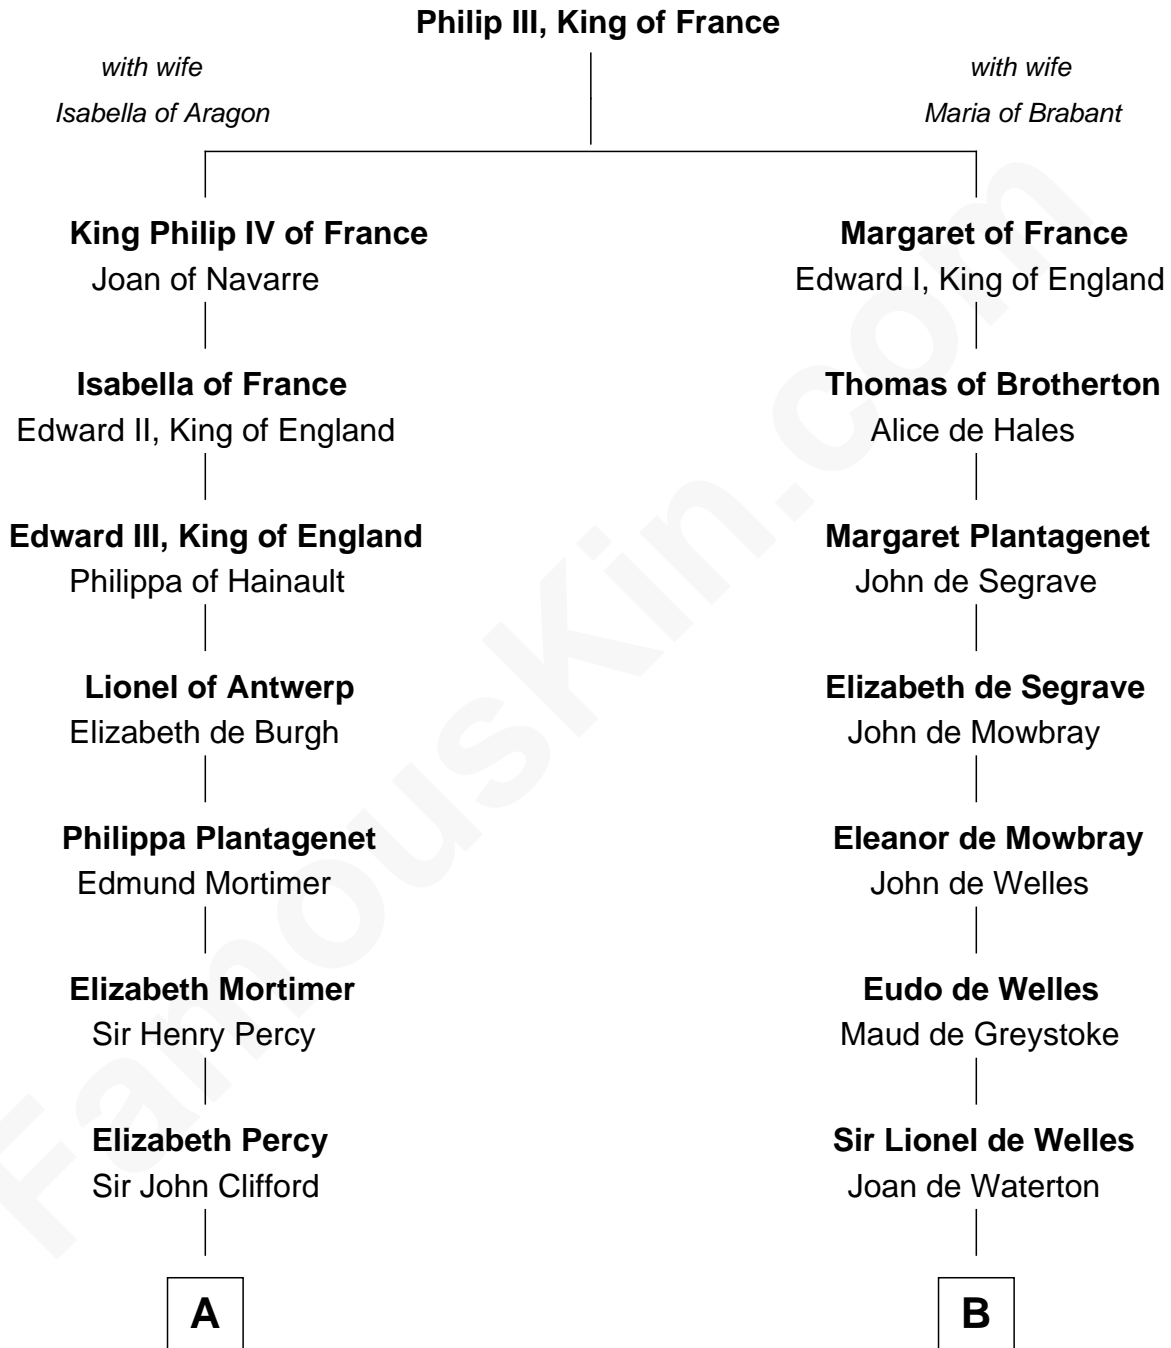

FamousKin.com

Relationship Chart of

Caesar Rodney

Signer of the Declaration of Independence

16th cousin 3 times removed of

Ichabod Goodwin

27th Governor of New Hampshire

C

Hannah Hill

Dominicus Goodwin

Samuel Goodwin

Anna Thompson Gerrish

Ichabod Goodwin

27th Governor of New Hampshire

FamousKin.com